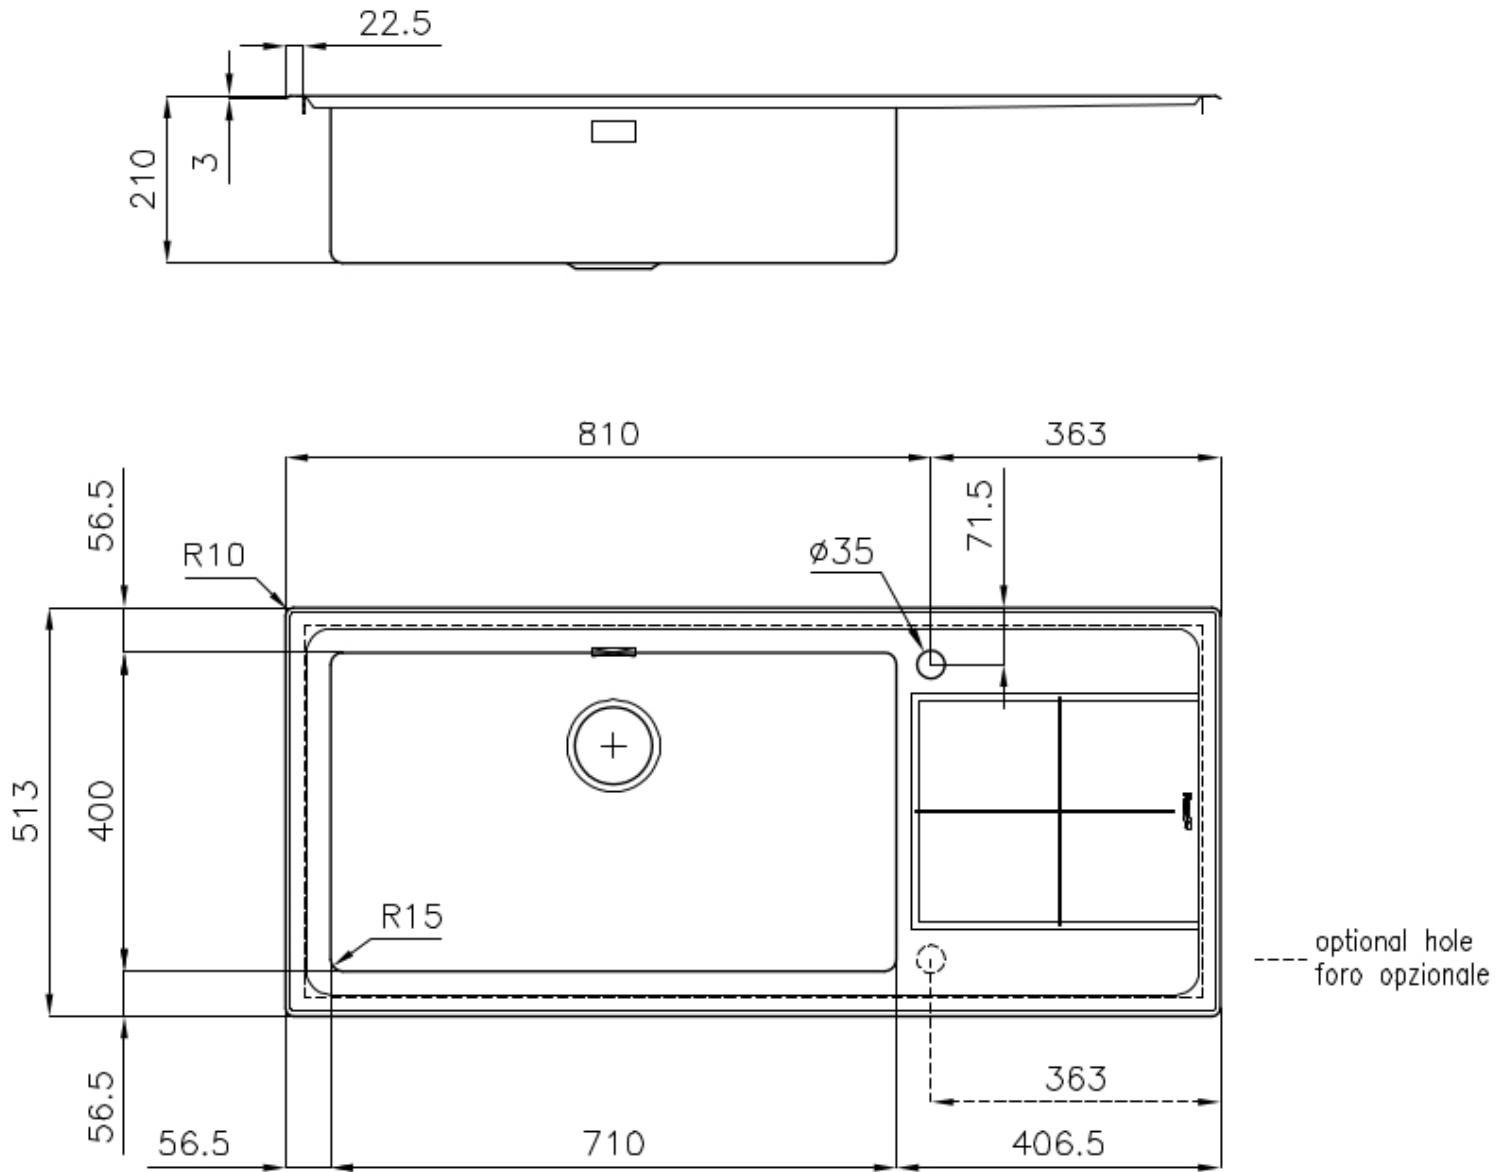

TECHNICAL DATA