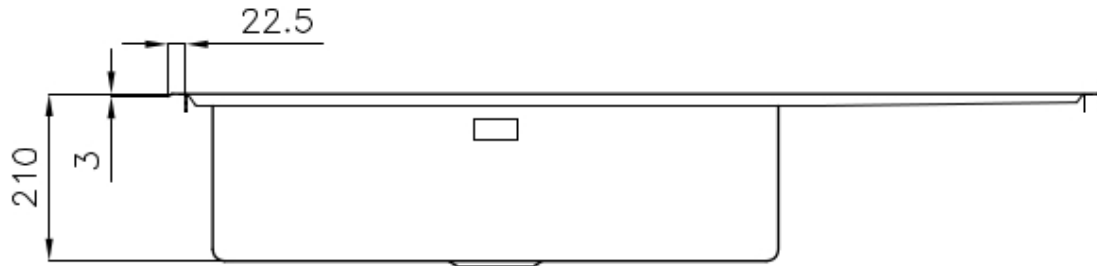

TECHNICAL DATA