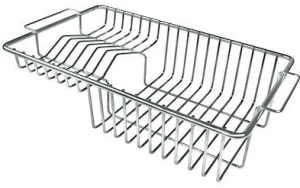

## OPTIONAL ACCESSORIES

Cestello inox

Glass chopping board

HPDE Chopping board

HPDE Twin chopping board

Iroko-wood chopping board with stainless steel colander

Iroko-wood sliding chopping board

Iroko-wood twin chopping board

Stainless steel colander

Stainless steel plate rack

Stainless steel plate rack

Stainless steel plate rack

White bowl

Graters kit with ring-holder and food collection tray

Stainless steel perforated tray

**WARNING:**