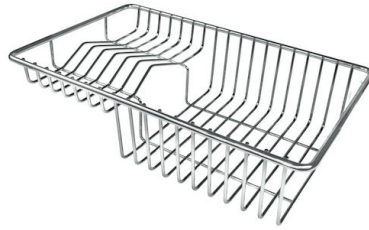

## OPTIONAL ACCESSORIES

Cestello inox

Glass chopping board

HPDE Chopping board

HPDE Twin chopping board

Iroko-wood chopping board with stainless steel colander

Iroko-wood sliding chopping board

Iroko-wood twin chopping board

Stainless steel colander

Stainless steel plate rack

Stainless steel plate rack

Stainless steel plate rack

White bowl

Graters kit with ring-holder and food collection tray

Stainless steel perforated tray

**WARNING:**