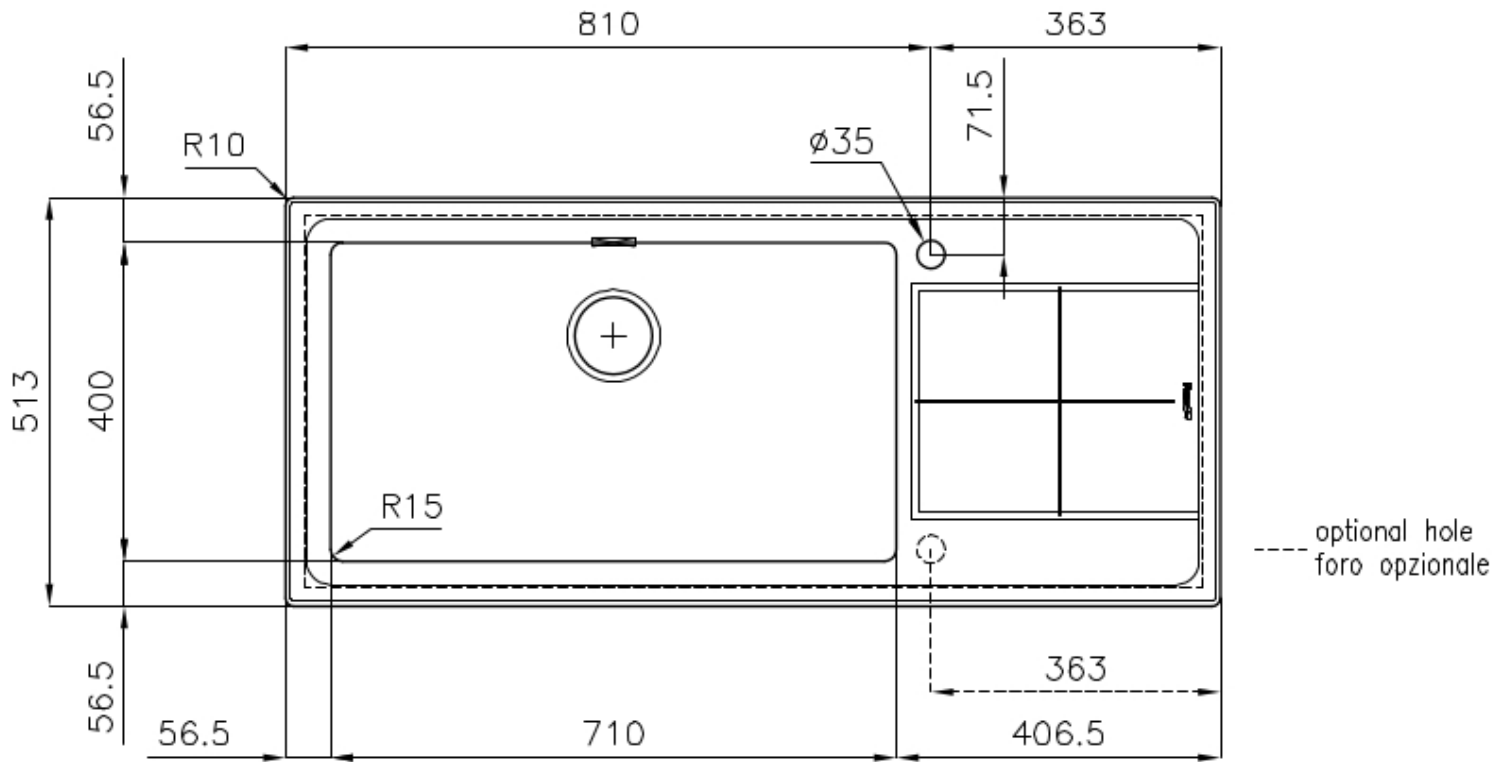

TECHNICAL DATA