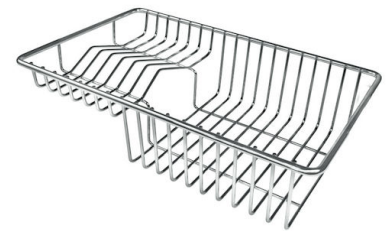

Small radius Bowls with squared shapes with a modern design and an increased capacity, for a minimal aesthetics connected with an extreme practicality.

TECHNICAL DATA

GALLERY

OPTIONAL ACCESSORIES

Cestello inox

HPDE Chopping board

HPDE Twin chopping board

Iroko-wood chopping board with stainless steel colander

Iroko-wood sliding chopping board

Iroko-wood twin chopping board

Stainless steel colander

Stainless steel plate rack

Stainless steel plate rack

White basket

White bowl

Graters kit with ring-holder and food collection tray

Stainless steel perforated tray

Stainless steel plate rack

WARNING:

The accessories 8159101, 8100303, 8151000 are only usable in combination with 8644101