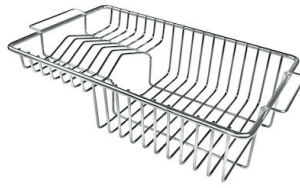

Small radius Bowls with squared shapes with a modern design and an increased capacity, for a minimal aesthetics connected with an extreme practicality.

TECHNICAL DATA

GALLERY

OPTIONAL ACCESSORIES

Cestello inox

HPDE Chopping board

HPDE Twin chopping board

Iroko-wood chopping board with stainless steel colander

Iroko-wood sliding chopping board

Iroko-wood twin chopping board

Stainless steel colander

Stainless steel plate rack

Stainless steel plate rack

White basket

White bowl

Graters kit with ring-holder and food collection tray

Stainless steel perforated tray

Stainless steel plate rack

WARNING:

The accessories 8159101, 8100303, 8151000 are only usable in combination with 8644101