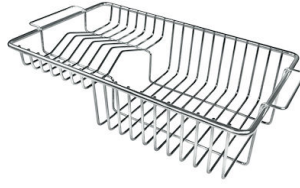

Small radius Bowls with squared shapes with a modern design and an increased capacity, for a minimal aesthetics connected with an extreme practicality.

TECHNICAL DATA

GALLERY

OPTIONAL ACCESSORIES

Cestello inox

HPDE Chopping board

HPDE Twin chopping board

Iroko-wood chopping board with stainless steel colander

Iroko-wood sliding chopping board

Iroko-wood twin chopping board

Stainless steel colander

Stainless steel plate rack

Stainless steel plate rack

White basket

White bowl

Graters kit with ring-holder and food collection tray

Stainless steel perforated tray

Stainless steel plate rack

WARNING:

The accessories 8159101, 8100303, 8151000 are only usable in combination with 8644101