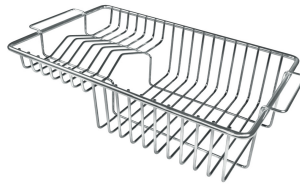

Small radius Bowls with squared shapes with a modern design and an increased capacity, for a minimal aesthetics connected with an extreme practicality.

TECHNICAL DATA

OPTIONAL ACCESSORIES

Cestello inox 8612 000

Glass chopping board 8631 300

HPDE Chopping board 8657 001

HPDE Twin chopping board 8644 101

Iroko-wood sliding chopping board 8644 041

Iroko-wood twin chopping board 8644 004

Stainless steel colander 8154 000

Stainless steel plate rack 8100 154

Stainless steel plate rack 8100 303

White basket 8612 100

White bowl 8153 100

Graters kit with ring-holder and food collection tray 8159 101

Stainless steel perforated tray
8151 000