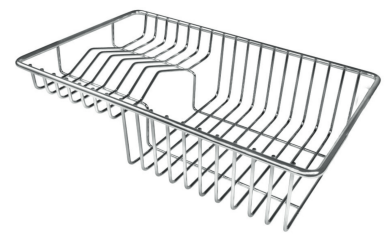

Small radius Bowls with squared shapes with a modern design and an increased capacity, for a minimal aesthetics connected with an extreme practicality.

TECHNICAL DATA

OPTIONAL ACCESSORIES

Cestello inox 8612 000

Glass chopping board 8631 300

HPDE Chopping board 8657 001

HPDE Twin chopping board 8644 101

Iroko-wood sliding chopping board 8644 041

Iroko-wood twin chopping board 8644 004

Stainless steel colander 8154 000

Stainless steel plate rack 8100 154

Stainless steel plate rack 8100 303

White basket 8612 100

White bowl 8153 100

Graters kit with ring-holder and food collection tray 8159 101

Stainless steel perforated tray
8151 000