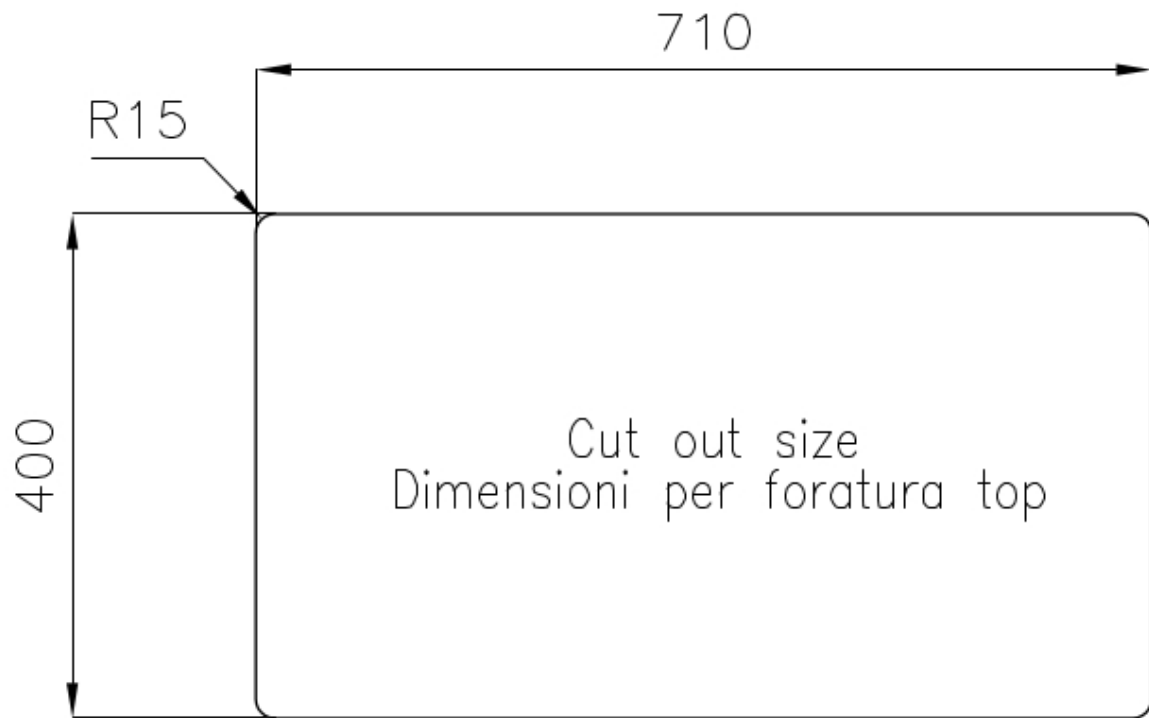

OPTIONAL ACCESSORIES