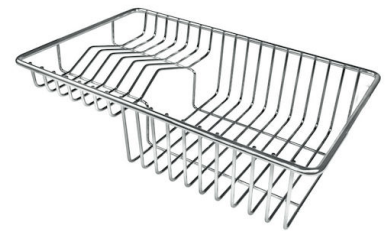

Drainer No

Width 76 cm

Bowl dimension 500x400 + 180x400mm

Number of bowls 2 bowls

Waste fitting 3,5" drain

FEATURES

Basket 3,5" waste fitting The drain is equipped with a large 3.5" drain, with the practical basket cap that prevents the discharge of solid parts.

Small radius Bowls with squared shapes with a modern design and an increased capacity, for a minimal aesthetics connected with an extreme practicality.

TECHNICAL DATA

GALLERY

OPTIONAL ACCESSORIES

Cestello inox

Glass chopping board

HPDE Chopping board

HPDE Twin chopping board

Iroko-wood sliding chopping board

Iroko-wood twin chopping board

Stainless steel colander

Stainless steel plate rack

Stainless steel plate rack

White basket

White bowl

Graters kit with ring-holder and food collection tray

Stainless steel perforated tray

Stainless steel plate rack

WARNING:

The accessories 8159101, 8100303, 8151000 are only usable in combination with 8644101