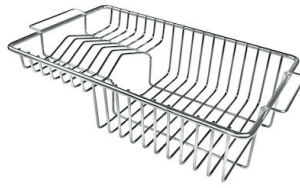

Small radius Bowls with squared shapes with a modern design and an increased capacity, for a minimal aesthetics connected with an extreme practicality.

TECHNICAL DATA

GALLERY

OPTIONAL ACCESSORIES

Cestello inox

Glass chopping board

HPDE Chopping board

HPDE Twin chopping board

Iroko-wood sliding chopping board

Iroko-wood twin chopping board

Stainless steel colander

Stainless steel plate rack

Stainless steel plate rack

White basket

White bowl

Graters kit with ring-holder and food collection tray

Stainless steel perforated tray

Stainless steel plate rack

WARNING:

The accessories 8159101, 8100303, 8151000 are only usable in combination with 8644101