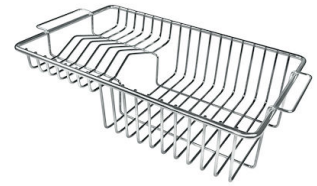

Small radius Bowls with squared shapes with a modern design and an increased capacity, for a minimal aesthetics connected with an extreme practicality.

TECHNICAL DATA

GALLERY

OPTIONAL ACCESSORIES

Cestello inox

Glass chopping board

HPDE Chopping board

HPDE Twin chopping board

Iroko-wood chopping board with stainless steel colander

Iroko-wood sliding chopping board

Iroko-wood twin chopping board

Stainless steel colander

Stainless steel plate rack

Stainless steel plate rack

White basket

White bowl

Graters kit with ring-holder and food collection tray

Stainless steel perforated tray

Stainless steel plate rack

WARNING: