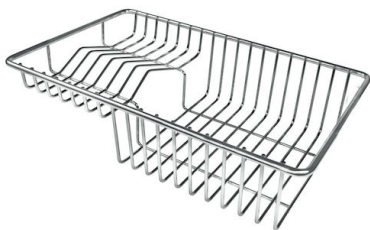

Small radius Bowls with squared shapes with a modern design and an increased capacity, for a minimal aesthetics connected with an extreme practicality.

TECHNICAL DATA

GALLERY

OPTIONAL ACCESSORIES

Cestello inox

Glass chopping board

HPDE Chopping board

HPDE Twin chopping board

Iroko-wood chopping board with stainless steel colander

Iroko-wood sliding chopping board

Iroko-wood twin chopping board

Stainless steel colander

Stainless steel plate rack

Stainless steel plate rack

White basket

White bowl

Graters kit with ring-holder and food collection tray

Stainless steel perforated tray

Stainless steel plate rack

WARNING: