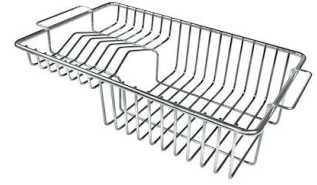

## OPTIONAL ACCESSORIES

Cestello inox

Glass chopping board

HPDE Chopping board

HPDE Twin chopping board

Iroko-wood chopping board with stainless steel colander

Iroko-wood sliding chopping board

Iroko-wood twin chopping board

Stainless steel colander

Stainless steel plate rack

Stainless steel plate rack

White basket

White bowl

Graters kit with ring-holder and food collection tray

Stainless steel perforated tray

Stainless steel plate rack