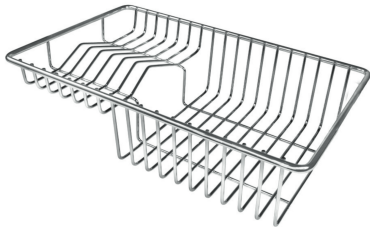

---

Small radius Bowls with squared shapes with a modern design and an increased capacity, for a minimal aesthetics connected with an extreme practicality.

---

## OPTIONAL ACCESSORIES

Glass chopping board 8631 300

HPDE Chopping board 8657 001

HPDE Twin chopping board 8644 101

Iroko-wood chopping board with stainless steel colander 8644 042

Iroko-wood sliding chopping board 8644 041

Stainless steel basket 8611 000

Stainless steel plate rack 8100 303

White bowl 8153 100

Graters kit with ring-holder and food collection tray 8159 101

Stainless steel perforated tray 8151 000

Stainless steel plate rack 8100 201