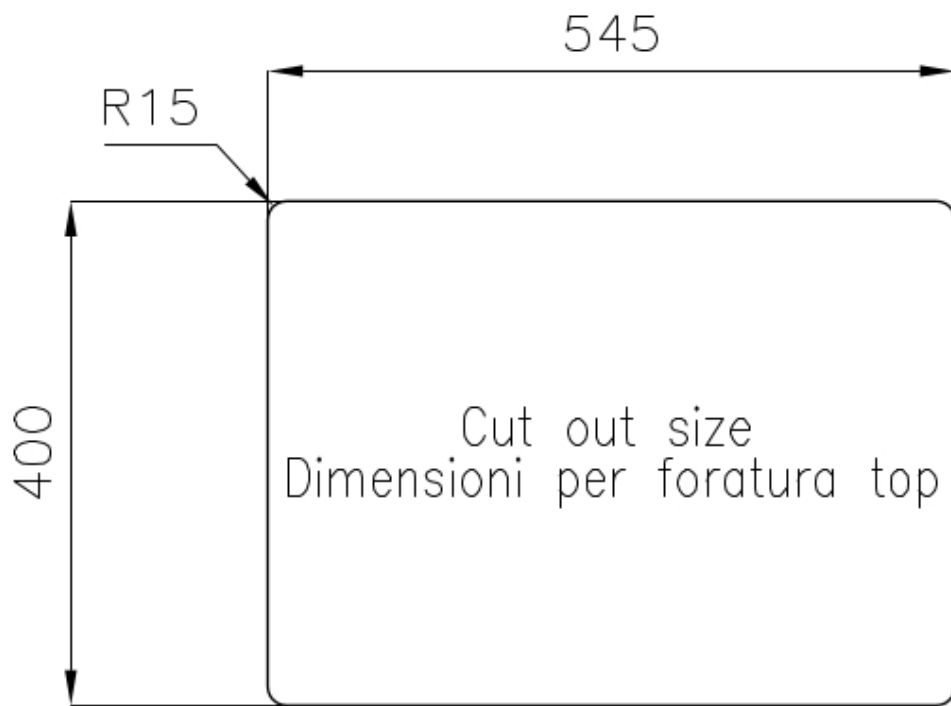

OPTIONAL ACCESSORIES