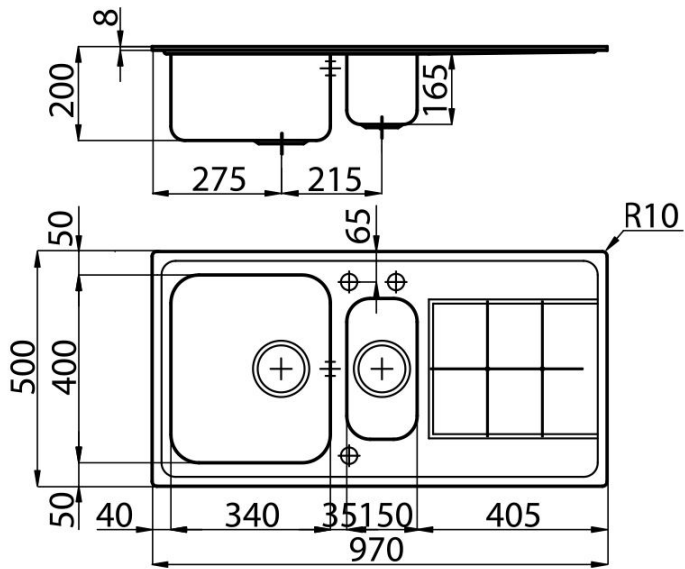

TECHNICAL DATA