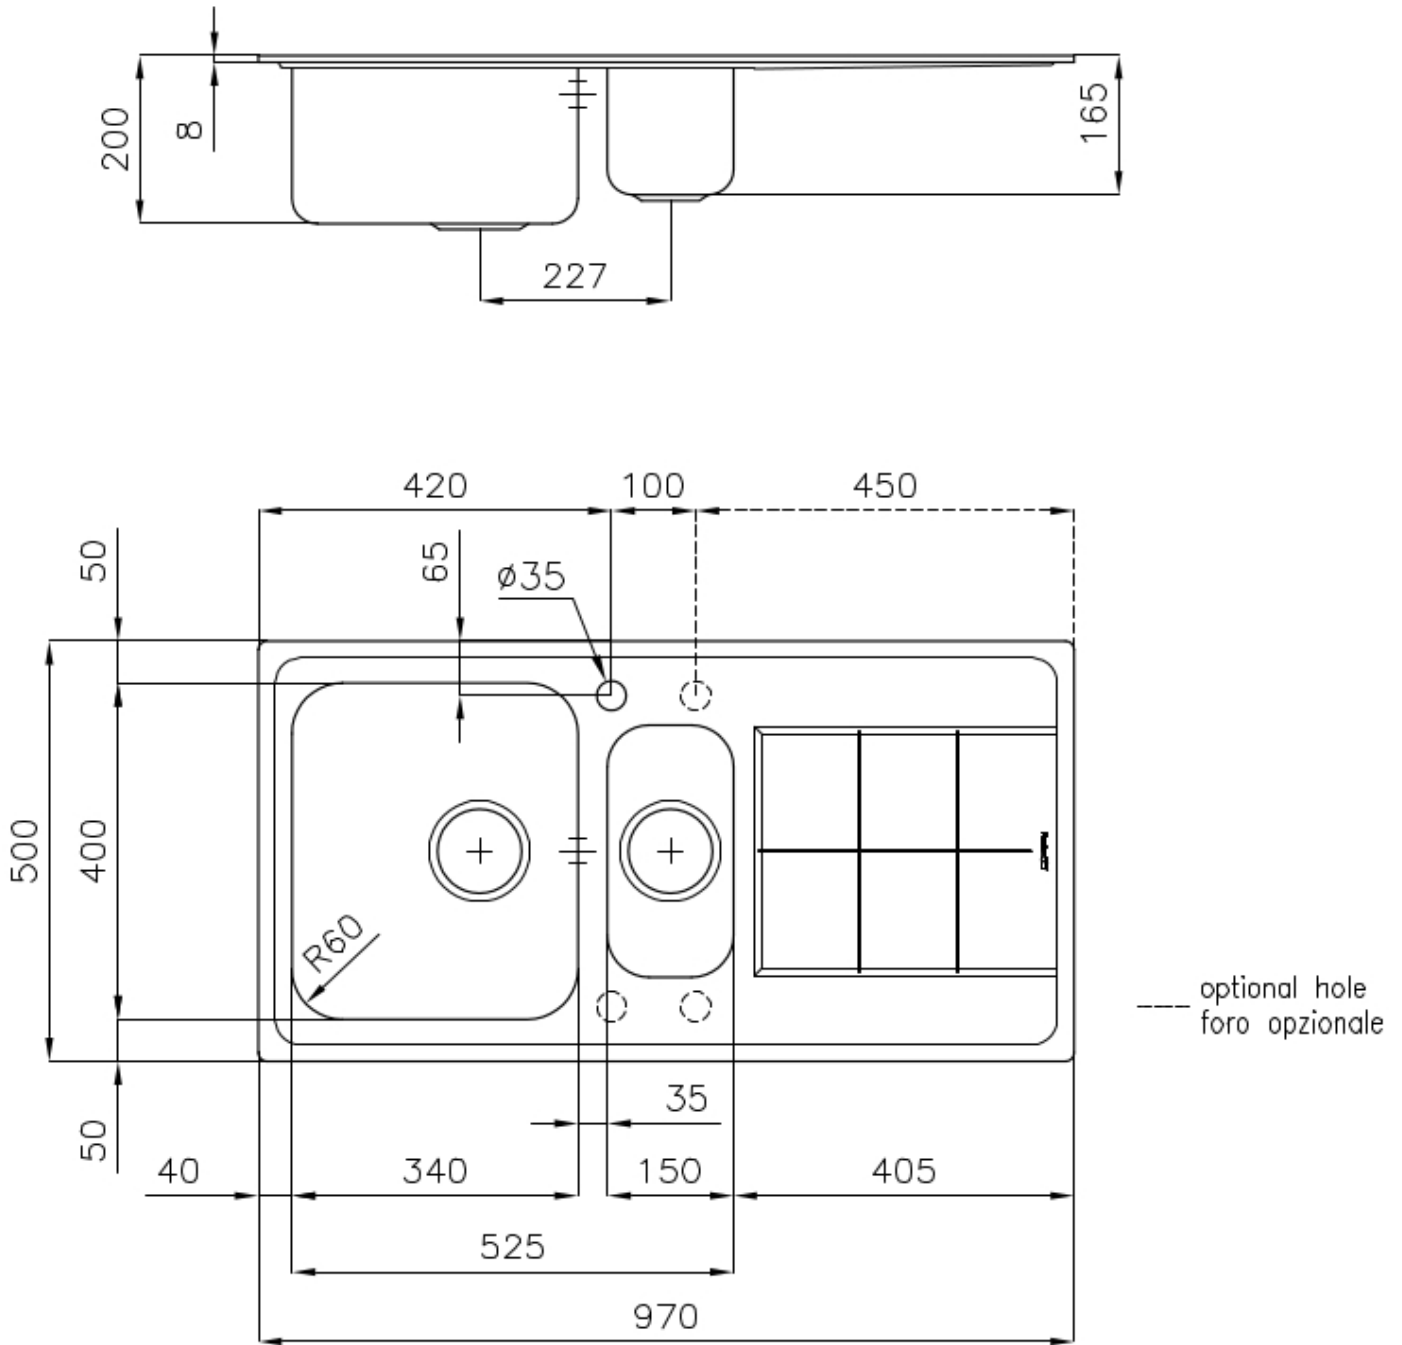

TECHNICAL DATA