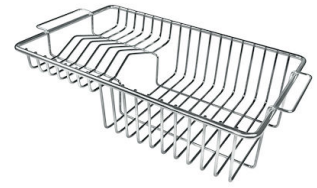

White bowl
8153 100

Black grid
8100 617

Black grid
8100 653

**Graters kit with ring-holder and
food collection tray**
8159 101

* only in combination with the accessory
8644 101

**Iroko-wood sliding chopping board
with stainless steel colander**
8644 044

Stainless steel perforated tray

8151 000

* only in combination with the accessory
8644 101

**Stainless steel perforated tray PVD
Gold**

8151 009

* only in combination with the accessory
8644 101

Stainless steel plate rack