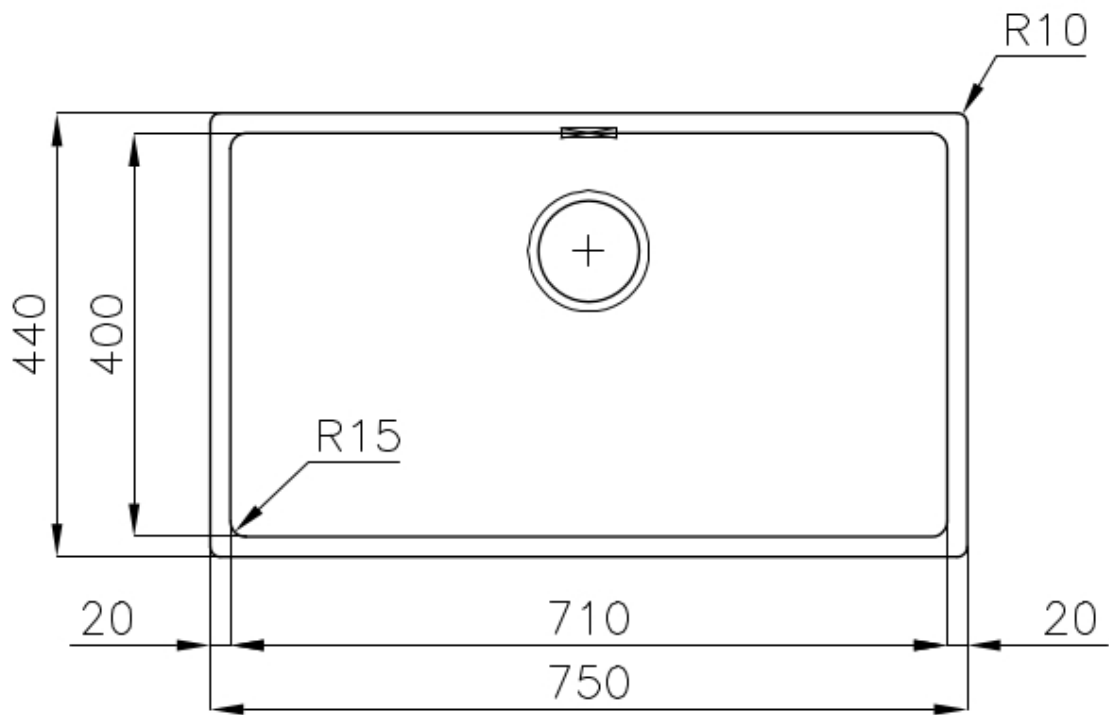

Sink KE - R15

Kitchen Sinks

Code: 2157 850

DETAILS

Edge/Installation Type	Undermount
Finish	Foster brushed
Material	AISI 304 stainless steel
Texture	Foster brushed
Base	80 cm
Dimensions	750 x 440 mm
Standard fittings	Fixing hooks, gasket, drain, overflow and siphon, boxed packing
Mixer holes	No standard holes
Built-in hole	View technical data sheet

Drainer No

Width 75 cm

Bowl dimension 710 x 400 mm

Number of bowls 1 bowl

Waste fitting 3,5" drain

FEATURES

Basket 3,5" waste fitting The drain is equipped with a large 3.5" drain, with the practical basket cap that prevents the discharge of solid parts.

High thickness 1mm thick steel. A significant thickness, which guarantees the maximum sturdiness and durability.

Perimetral overflow The overflow is always a security on the Foster sinks that prevents the overflow of water in case of oversights. The perimeter drain solution improves aesthetics thanks to its square and essential shape.

Small radius Bowls with squared shapes with a modern design and an increased capacity, for a minimal aesthetics connected with an extreme practicality.

TECHNICAL DATA

Cut out size
Dimensioni per foratura top