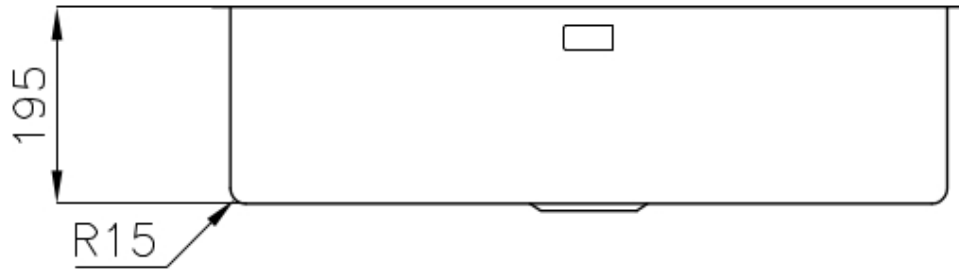

Drainer No

Width 75 cm

Bowl dimension 710 x 400 mm

Number of bowls 1 bowl

Waste fitting 3,5" drain

FEATURES

Basket 3,5" waste fitting The drain is equipped with a large 3.5" drain, with the practical basket cap that prevents the discharge of solid parts.

Small radius Bowls with squared shapes with a modern design and an increased capacity, for a minimal aesthetics connected with an extreme practicality.

TECHNICAL DATA

Cut out size
Dimensioni per foratura top