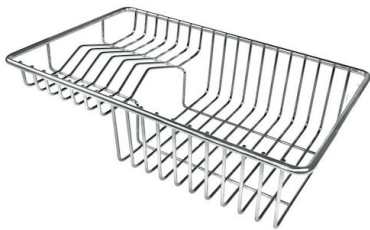

Perimetral overflow The overflow is always a security on the Foster sinks that prevents the overflow of water in case of oversights. The perimeter drain solution improves aesthetics thanks to its square and essential shape.

Small radius Bowls with squared shapes with a modern design and an increased capacity, for a minimal aesthetics connected with an extreme practicality.

TECHNICAL DATA

Fissaggio facilitato

OPTIONAL ACCESSORIES

Glass chopping board
8631 300

HDPE Chopping board
8657 001

HPDE Twin chopping board
8644 101

Stainless steel plate rack
8100 303

* only in combination with the accessory
8644 101

White bowl
8153 100

Black grid
8100 617