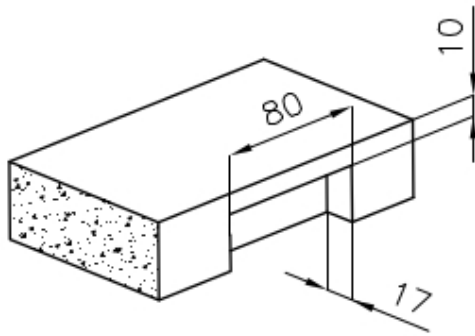

Intaglio per il troppo-pieno
Recess for housing the over-flow