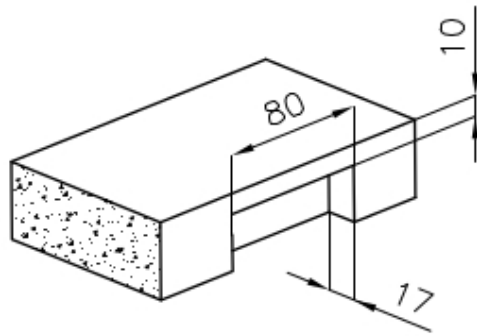

- Built-in cut out for FTS – Foratura per installazione FTS

GALLERY