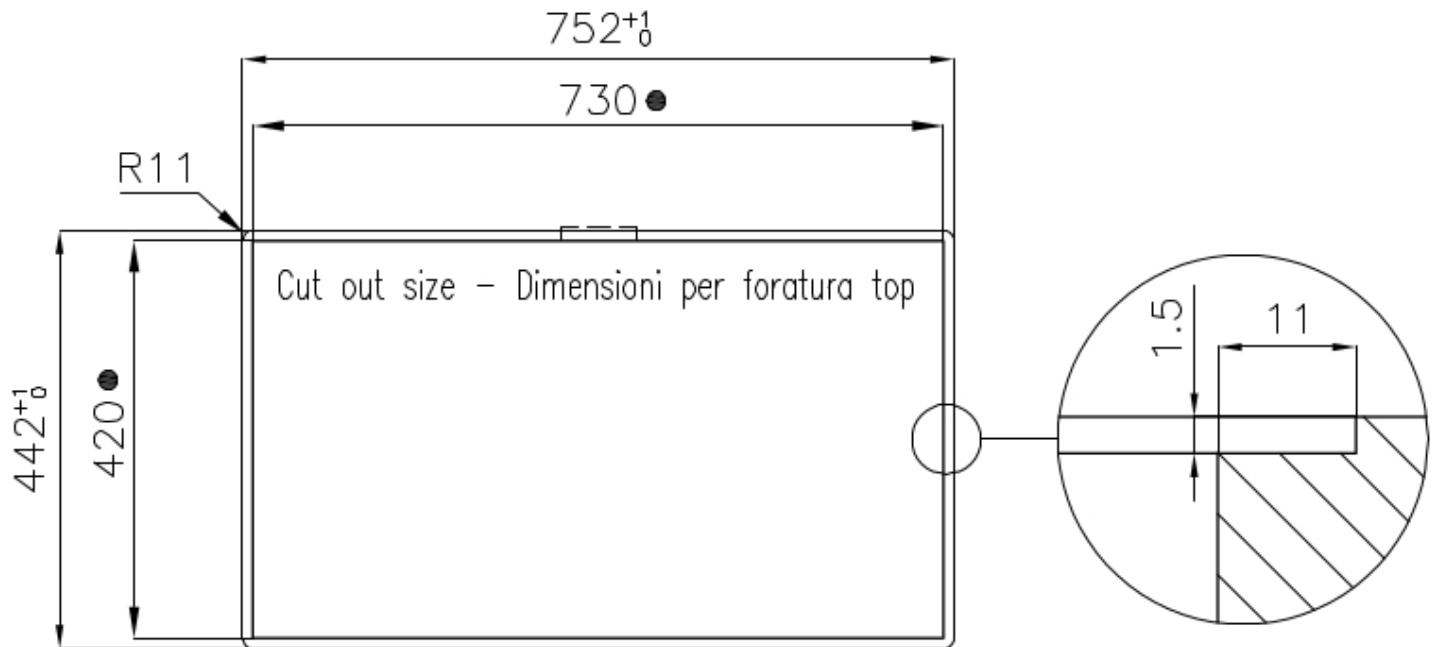

Drainer No

Width 75 cm

Bowl dimension 710 x 400 mm

Number of bowls 1 bowl

Waste fitting 3,5" drain

FEATURES

Basket 3,5" waste fitting The drain is equipped with a large 3.5" drain, with the practical basket cap that prevents the discharge of solid parts.

High thickness 1mm thick steel. A significant thickness, which guarantees the maximum sturdiness and durability.

Perimetral overflow The overflow is always a security on the Foster sinks that prevents the overflow of water in case of oversights. The perimeter drain solution improves aesthetics thanks to its square and essential shape.

Small radius Bowls with squared shapes with a modern design and an increased capacity, for a minimal aesthetics connected with an extreme practicality.

TECHNICAL DATA

Intaglio per il troppo-pieno
Recess for housing the over-flow