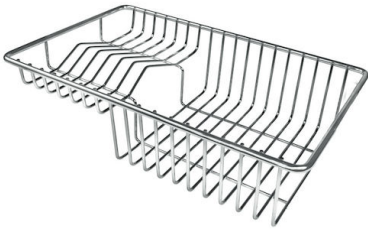

Small radius Bowls with squared shapes with a modern design and an increased capacity, for a minimal aesthetics connected with an extreme practicality.

TECHNICAL DATA

Cut out size
Dimensioni per foratura top

GALLERY

OPTIONAL ACCESSORIES

Cestello inox

Glass chopping board

HPDE Chopping board

HPDE Twin chopping board

Iroko-wood chopping board with stainless steel colander

Iroko-wood sliding chopping board

Iroko-wood twin chopping board

Stainless steel colander

Stainless steel plate rack

Stainless steel plate rack

White basket

White bowl

Graters kit with ring-holder and food collection tray

Stainless steel perforated tray