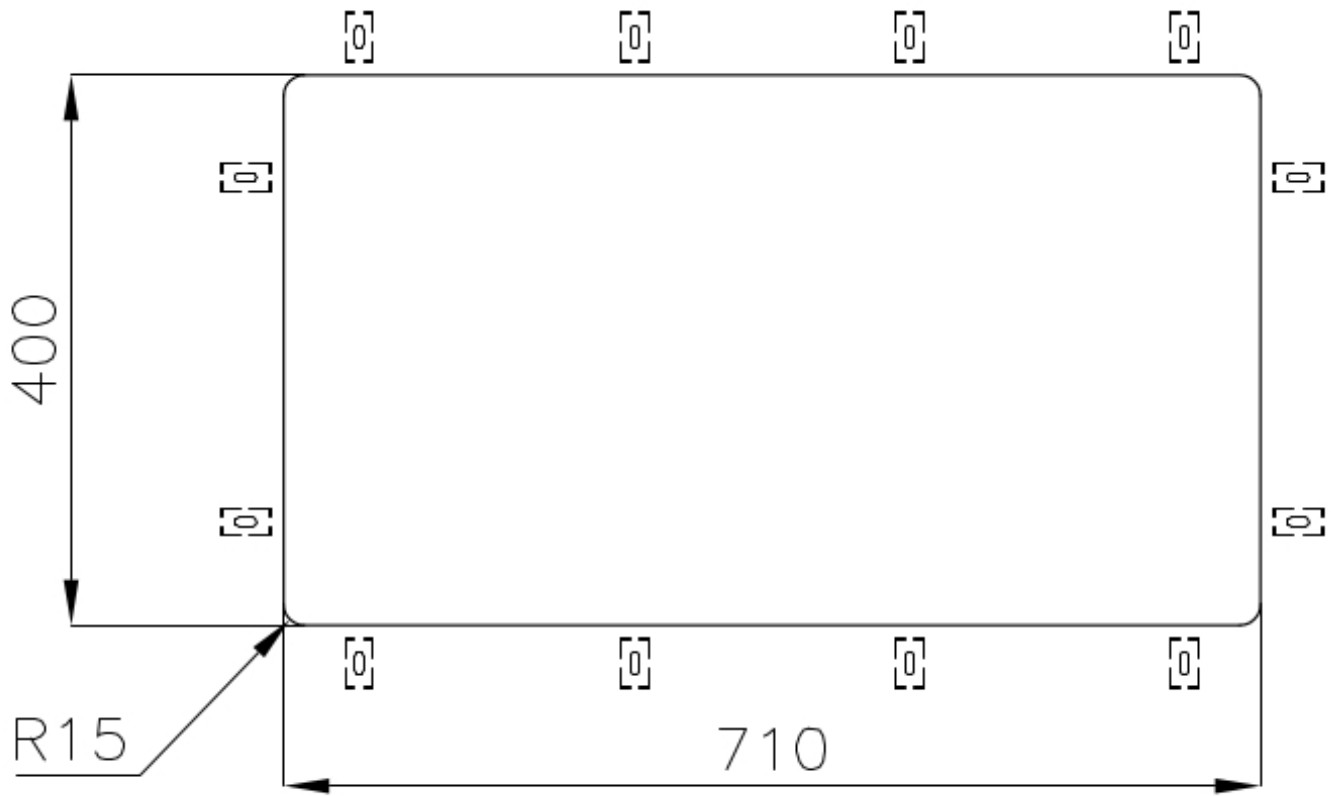

Texture Vintage

Base 80 cm

Dimensions 750x440 mm

Standard fittings Fixing hooks, gasket, drain, overflow and siphon, boxed packing

Mixer holes No standard holes

Built-in hole [View technical data sheet](#)

Drainer No

Width 75 cm

Bowl dimension 710x400mm

Number of bowls 1 bowl

Waste fitting 3,5" drain

FEATURES

VINTAGE PVD The prestigious PVD finish combines with the care for detail of the Vintage finish, to create a combination of unique elegance.

Basket 3,5" waste fitting The drain is equipped with a large 3.5" drain, with the practical basket cap that prevents the discharge of solid parts.

High thickness 1mm thick steel. A significant thickness, which guarantees the maximum sturdiness and durability.

Small radius Bowls with squared shapes with a modern design and an increased capacity, for a minimal aesthetics connected with an extreme practicality.

TECHNICAL DATA

Cut out size
Dimensioni per foratura top