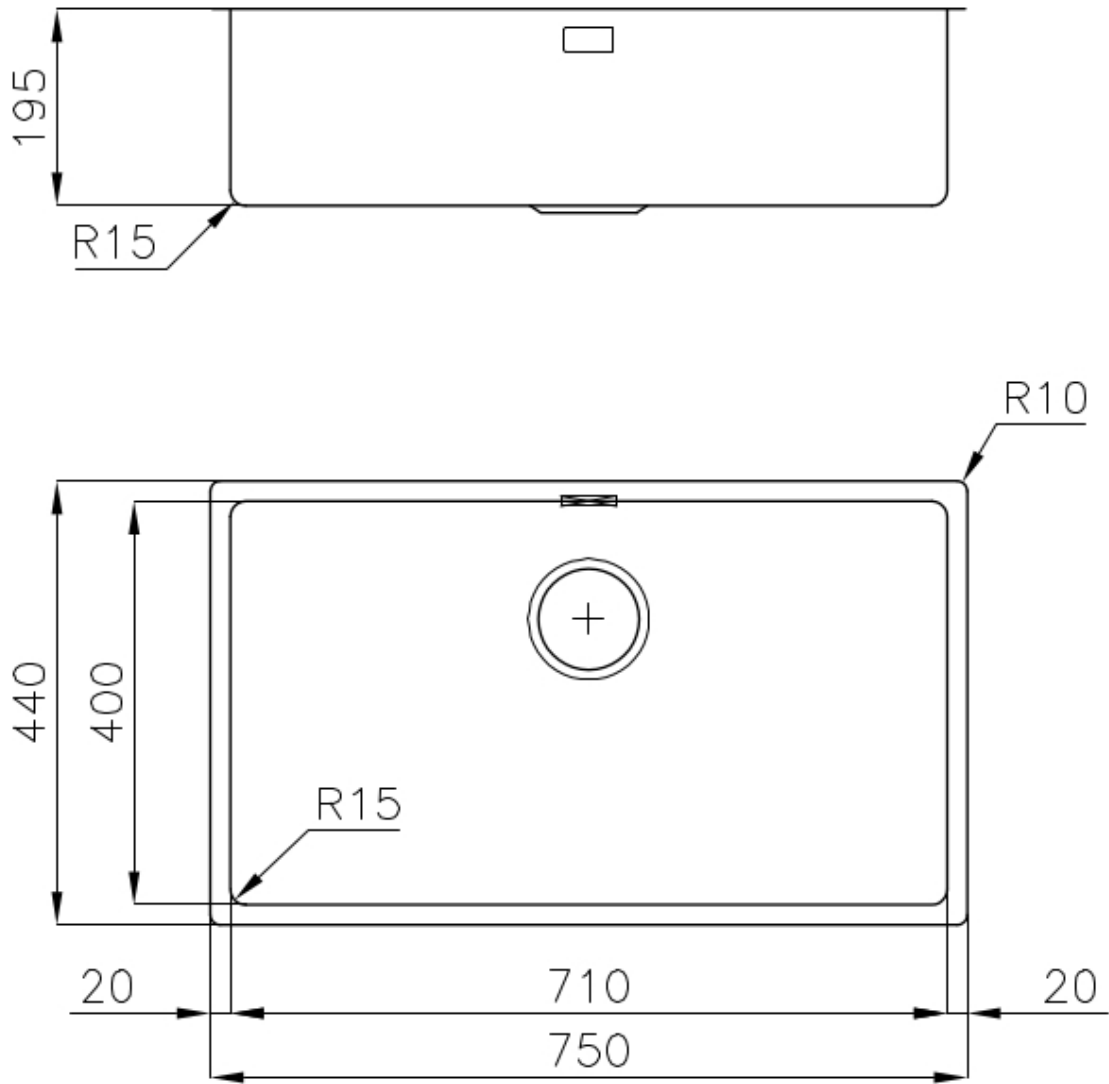

Texture Vintage

Base 80 cm

Dimensions 750x440 mm

Standard fittings Fixing hooks, gasket, drain, overflow and siphon, boxed packing

Mixer holes No standard holes

Built-in hole [View technical data sheet](#)

Drainer No

Width 75 cm

Bowl dimension 710x400mm

Number of bowls 1 bowl

Waste fitting 3,5" drain

FEATURES

VINTAGE PVD The prestigious PVD finish combines with the care for detail of the Vintage finish, to create a combination of unique elegance.

Basket 3,5" waste fitting The drain is equipped with a large 3.5" drain, with the practical basket cap that prevents the discharge of solid parts.

High thickness 1mm thick steel. A significant thickness, which guarantees the maximum sturdiness and durability.

Small radius Bowls with squared shapes with a modern design and an increased capacity, for a minimal aesthetics connected with an extreme practicality.

TECHNICAL DATA

Cut out size
Dimensioni per foratura top