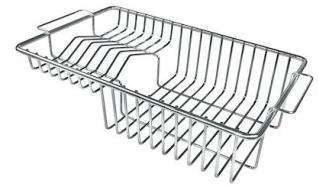

GALLERY

OPTIONAL ACCESSORIES

Cestello inox

Glass chopping board

HPDE Chopping board

HPDE Twin chopping board

Iroko-wood chopping board with stainless steel colander

Iroko-wood sliding chopping board

Iroko-wood twin chopping board

Stainless steel colander

Stainless steel plate rack

Stainless steel plate rack

White basket

White bowl

Graters kit with ring-holder and food collection tray

Stainless steel perforated tray