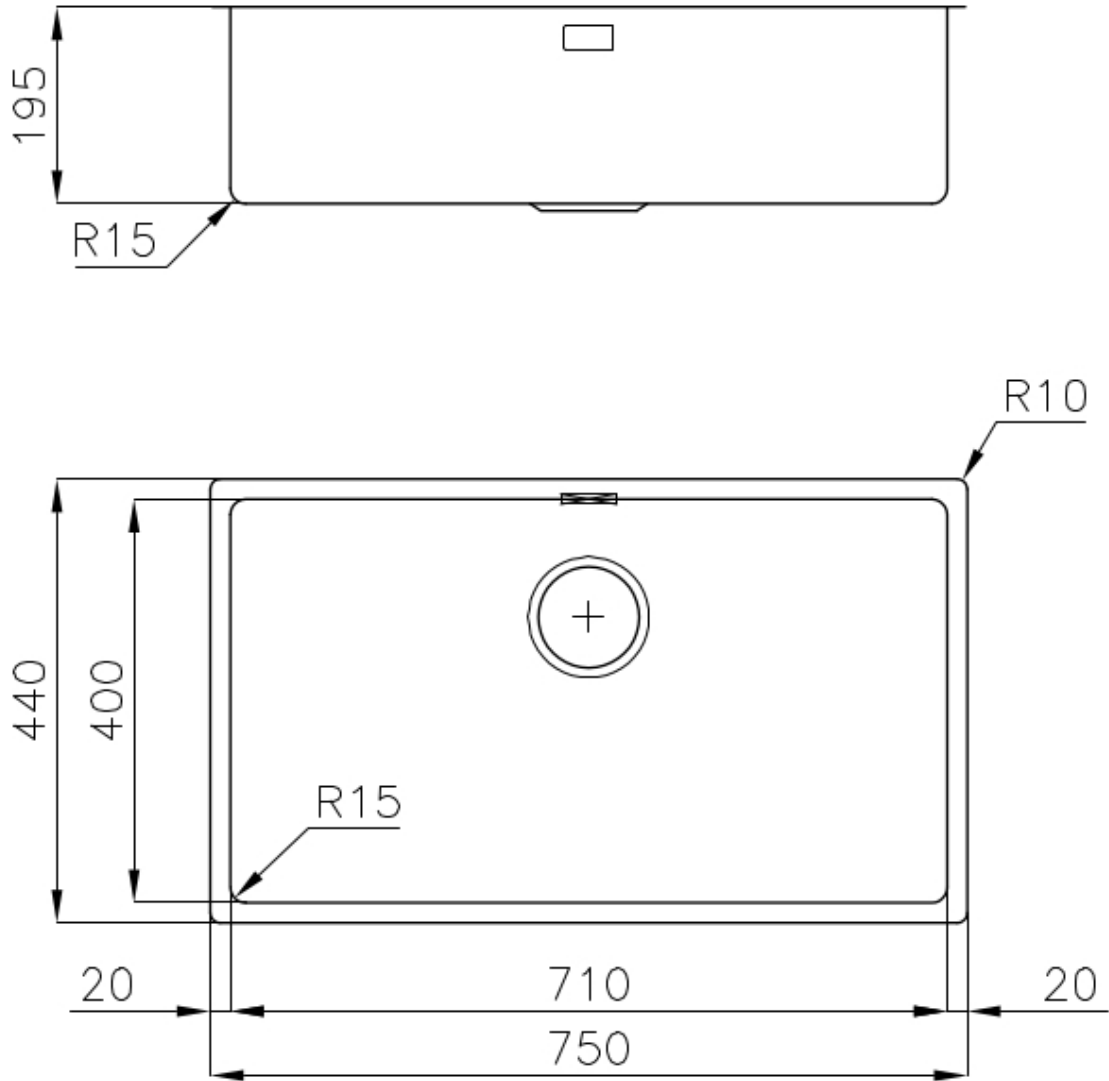

Sink KE - R15 Vintage

Kitchen Sinks

Code: 2157 880

DETAILS

Edge/Installation Type	Undermount
Material	AISI 304 stainless steel
Texture	Vintage
Base	80 cm
Dimensions	750x440 mm
Standard fittings	Fixing hooks, gasket, drain, overflow and siphon, boxed packing
Mixer holes	No standard holes
Built-in hole	View technical data sheet
Drainer	No

Width 75 cm

Bowl dimension 710x400mm

Number of bowls 1 bowl

Waste fitting 3,5" drain

FEATURES

VINTAGE The Vintage finish gives the product a long-lived and elegant look, creating a surface that does not fear scratches.

Basket 3,5" waste fitting The drain is equipped with a large 3.5" drain, with the practical basket cap that prevents the discharge of solid parts.

High thickness 1mm thick steel. A significant thickness, which guarantees the maximum sturdiness and durability.

Small radius Bowls with squared shapes with a modern design and an increased capacity, for a minimal aesthetics connected with an extreme practicality.

TECHNICAL DATA

Cut out size
Dimensioni per foratura top