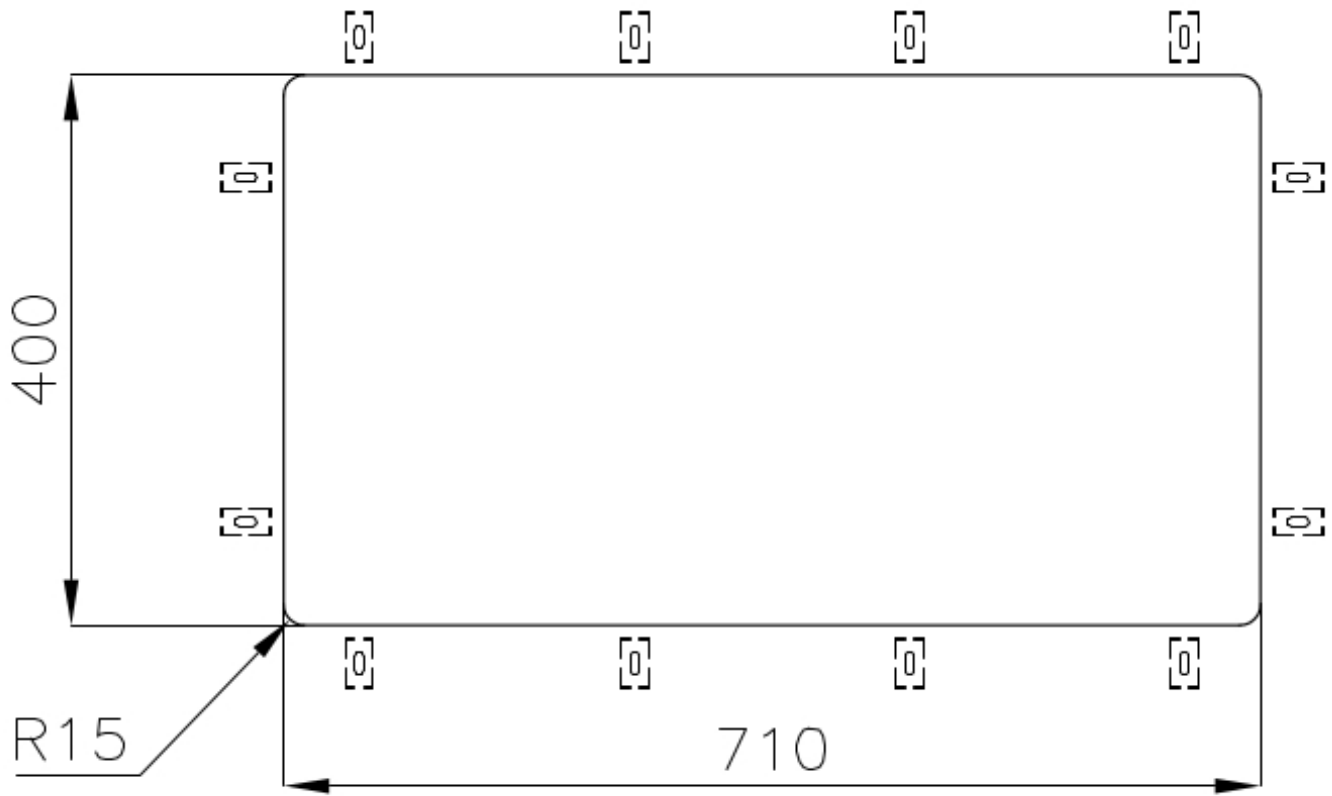

Width 75 cm

Bowl dimension 710x400mm

Number of bowls 1 bowl

Waste fitting 3,5" drain

FEATURES

VINTAGE The Vintage finish gives the product a long-lived and elegant look, creating a surface that does not fear scratches.

Basket 3,5" waste fitting The drain is equipped with a large 3.5" drain, with the practical basket cap that prevents the discharge of solid parts.

High thickness 1mm thick steel. A significant thickness, which guarantees the maximum sturdiness and durability.

Small radius Bowls with squared shapes with a modern design and an increased capacity, for a minimal aesthetics connected with an extreme practicality.

TECHNICAL DATA

Cut out size
Dimensioni per foratura top