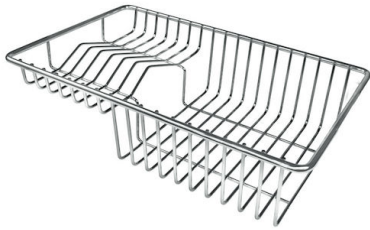

Width 75 cm

Bowl dimension 710x400mm

Number of bowls 1 bowl

Waste fitting 3,5" drain

FEATURES

VINTAGE The Vintage finish gives the product a long-lived and elegant look, creating a surface that does not fear scratches.

Small radius Bowls with squared shapes with a modern design and an increased capacity, for a minimal aesthetics connected with an extreme practicality.

TECHNICAL DATA

Cut out size
Dimensioni per foratura top

GALLERY

OPTIONAL ACCESSORIES

Cestello inox

Glass chopping board

HPDE Chopping board

HPDE Twin chopping board

Iroko-wood chopping board with stainless steel colander

Iroko-wood sliding chopping board

Iroko-wood twin chopping board

Stainless steel colander

Stainless steel plate rack

Stainless steel plate rack

White basket

White bowl

Graters kit with ring-holder and food collection tray

Stainless steel perforated tray