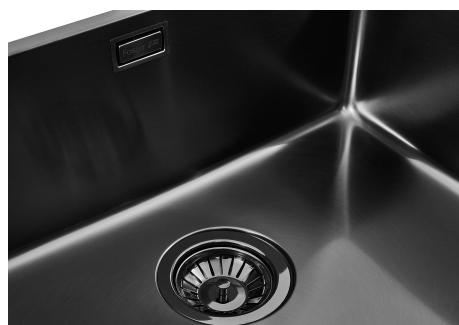

Cut out size
Dimensioni per foratura top

GALLERY