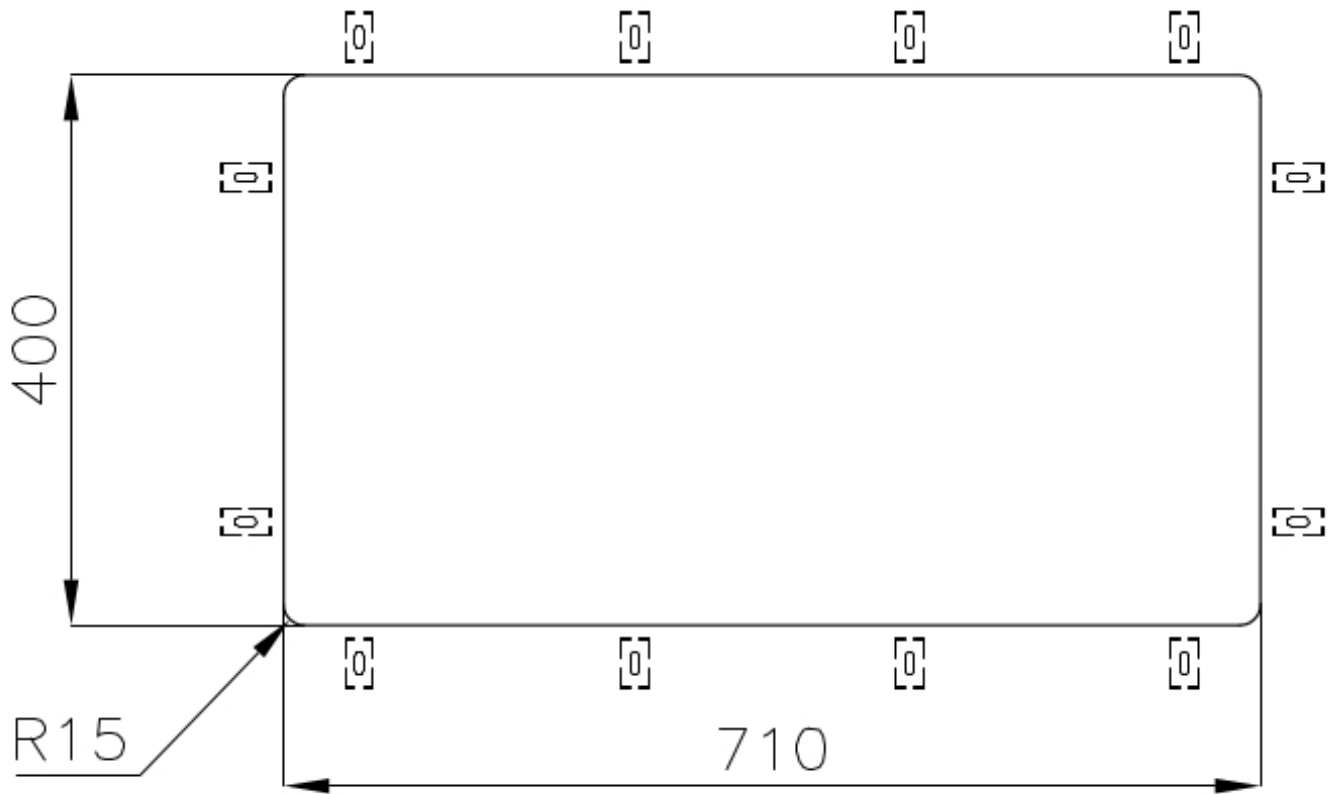

Texture Foster brushed

Base 80 cm

Dimensions 750x440 mm

Standard fittings Fixing hooks, gasket, drain, overflow and siphon, boxed packing

Mixer holes No standard holes

Built-in hole [View technical data sheet](#)

Drainer No

Width 75 cm

Bowl dimension 710x400mm

Number of bowls 1 bowl

Waste fitting 3,5" drain

FEATURES

Basket 3,5" waste fitting The drain is equipped with a large 3.5" drain, with the practical basket cap that prevents the discharge of solid parts.

Small radius Bowls with squared shapes with a modern design and an increased capacity, for a minimal aesthetics connected with an extreme practicality.

TECHNICAL DATA

Cut out size
Dimensioni per foratura top