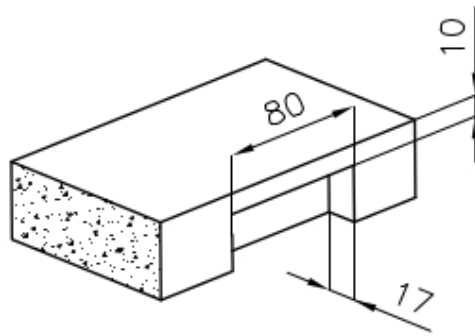

Intaglio per il troppo-pieno
Recess for housing the over-flow