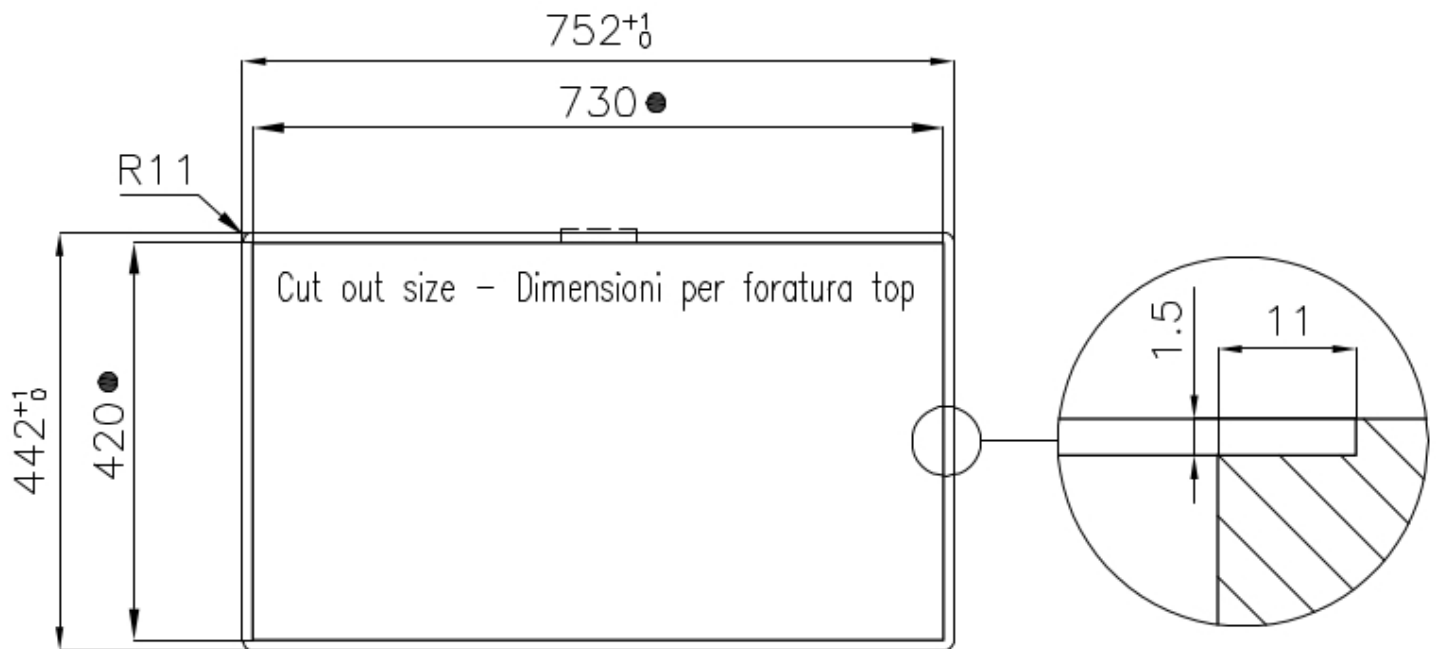

- Built-in cut out for FTS – Foratura per installazione FTS

GALLERY