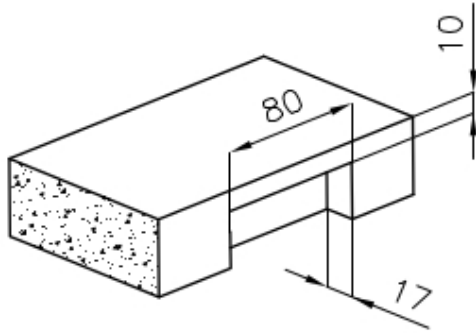

Intaglio per il troppo-pieno
Recess for housing the over-flow