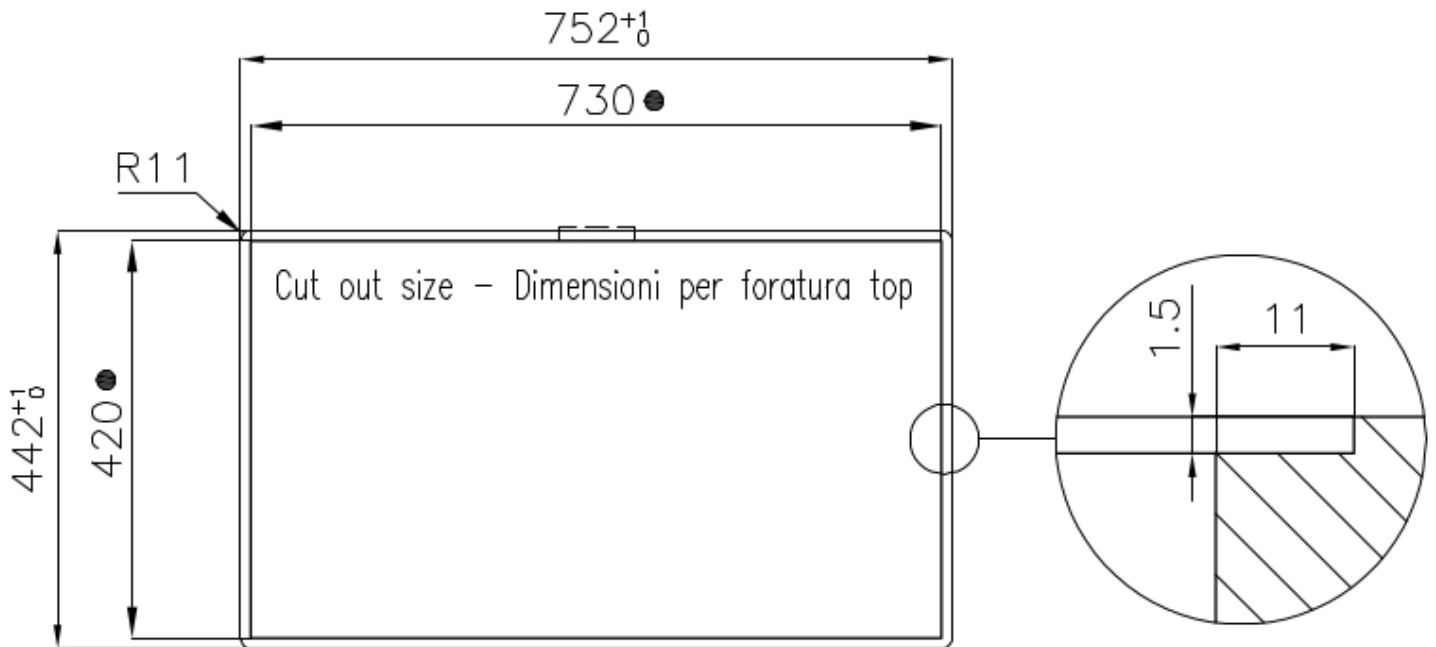

- Built-in cut out for FTS – Foratura per installazione FTS

GALLERY