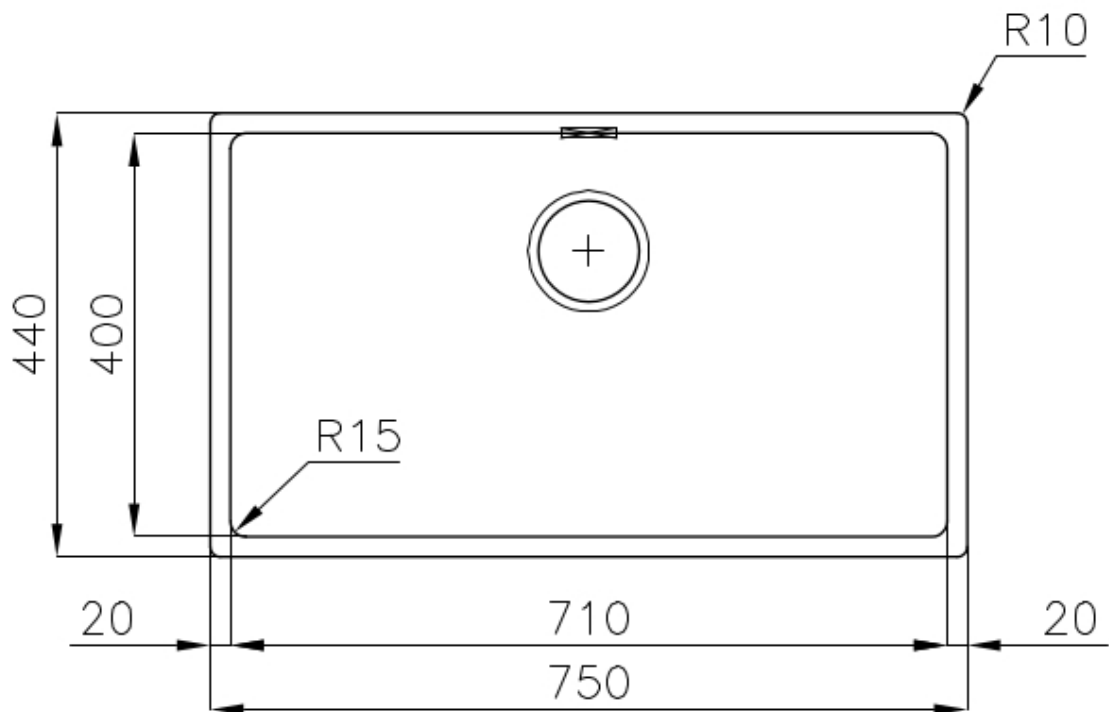

Sink bowl KE Filotop

Kitchen Sinks

Code: 2157 050

DETAILS

Edge/Installation Type	Flush-mount Top-mount
Finish	Foster brushed
Material	AISI 304 stainless steel
Texture	Foster brushed
Base	80 cm
Dimensions	750x440 mm
Standard fittings	Fixing hooks, gasket, drain, overflow and siphon, boxed packing
Mixer holes	No standard holes
Built-in hole	View technical data sheet

Drainer No

Width 75 cm

Bowl dimension 710x400mm

Number of bowls 1 bowl

Waste fitting 3,5" drain

FEATURES

Basket 3,5" waste fitting The drain is equipped with a large 3.5" drain, with the practical basket cap that prevents the discharge of solid parts.

High thickness 1mm thick steel. A significant thickness, which guarantees the maximum sturdiness and durability.

Perimetral overflow The overflow is always a security on the Foster sinks that prevents the overflow of water in case of oversights. The perimeter drain solution improves aesthetics thanks to its square and essential shape.

Small radius Bowls with squared shapes with a modern design and an increased capacity, for a minimal aesthetics connected with an extreme practicality.

TECHNICAL DATA

Intaglio per il troppo-pieno
Recess for housing the over-flow