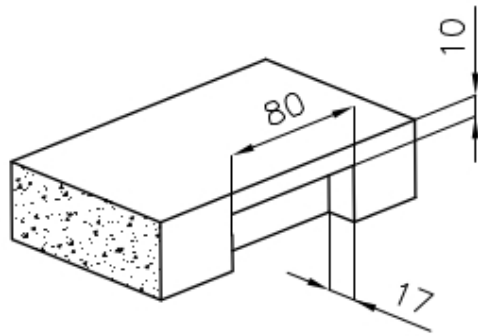

Sink bowl KE Filotop

Kitchen Sinks

Code: 2157 050

DETAILS

Edge/Installation Type	Flush-mount Top-mount
Finish	Foster brushed
Material	AISI 304 stainless steel
Texture	Foster brushed
Base	80 cm
Dimensions	750x440 mm
Standard fittings	Fixing hooks, gasket, drain, overflow and siphon, boxed packing
Mixer holes	No standard holes
Built-in hole	View technical data sheet

Drainer No

Width 75 cm

Bowl dimension 710x400mm

Number of bowls 1 bowl

Waste fitting 3,5" drain

FEATURES

Basket 3,5" waste fitting The drain is equipped with a large 3.5" drain, with the practical basket cap that prevents the discharge of solid parts.

High thickness 1mm thick steel. A significant thickness, which guarantees the maximum sturdiness and durability.

Perimetral overflow The overflow is always a security on the Foster sinks that prevents the overflow of water in case of oversights. The perimeter drain solution improves aesthetics thanks to its square and essential shape.

Small radius Bowls with squared shapes with a modern design and an increased capacity, for a minimal aesthetics connected with an extreme practicality.

TECHNICAL DATA

Intaglio per il troppo-pieno
Recess for housing the over-flow