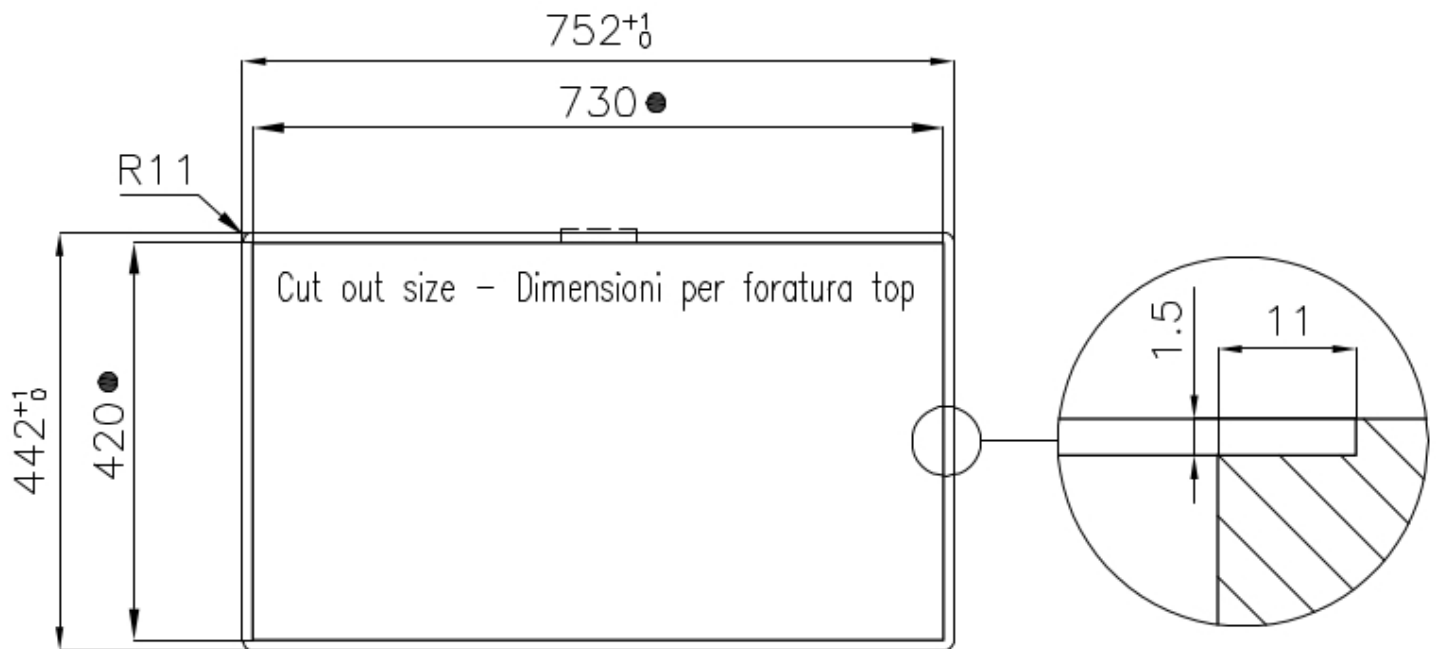

Drainer No

Width 75 cm

Bowl dimension 710x400mm

Number of bowls 1 bowl

Waste fitting 3,5" drain

FEATURES

Basket 3,5" waste fitting The drain is equipped with a large 3.5" drain, with the practical basket cap that prevents the discharge of solid parts.

High thickness 1mm thick steel. A significant thickness, which guarantees the maximum sturdiness and durability.

Perimetral overflow The overflow is always a security on the Foster sinks that prevents the overflow of water in case of oversights. The perimeter drain solution improves aesthetics thanks to its square and essential shape.

Small radius Bowls with squared shapes with a modern design and an increased capacity, for a minimal aesthetics connected with an extreme practicality.

TECHNICAL DATA

Intaglio per il troppo-pieno
Recess for housing the over-flow