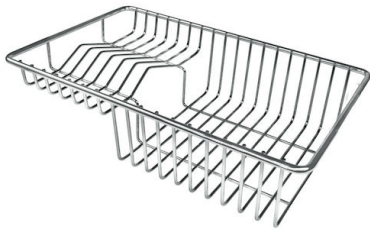

Perimetral overflow The overflow is always a security on the Foster sinks that prevents the overflow of water in case of oversights. The perimeter drain solution improves aesthetics thanks to its square and essential shape.

Small radius Bowls with squared shapes with a modern design and an increased capacity, for a minimal aesthetics connected with an extreme practicality.

Cut out size
Dimensioni per foratura top

GALLERY

OPTIONAL ACCESSORIES

Glass chopping board
8631 300

HDPE Chopping board
8657 001

HPDE Twin chopping board
8644 101

Stainless steel plate rack
8100 303
* only in combination with the accessory
8644 101

White bowl
8153 100

Black grid
8100 617