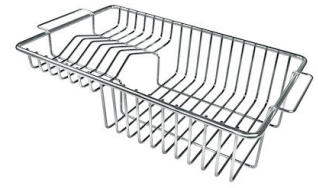

Black grid
8100 651

**Graters kit with ring-holder and
food collection tray**
8159 101
* only in combination with the accessory
8644 101

**Iroko-wood sliding chopping board
with stainless steel colander**
8644 044

Stainless steel perforated tray

8151 000

* only in combination with the accessory
8644 101

**Stainless steel perforated tray PVD
Gold**

8151 009

* only in combination with the accessory
8644 101

Stainless steel plate rack