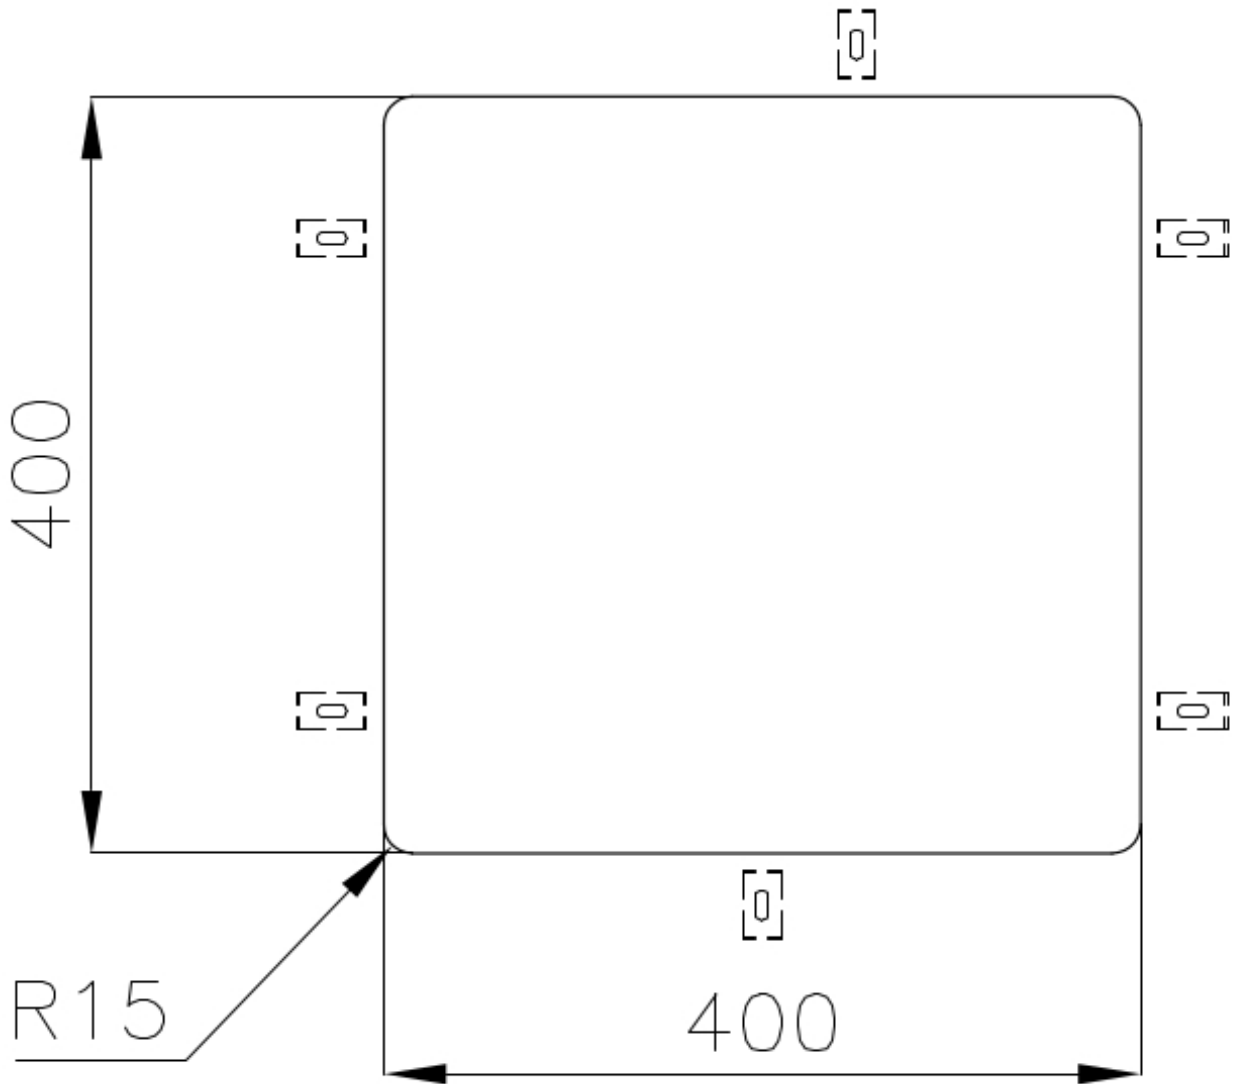

Cut out size
Dimensioni per foratura top

GALLERY