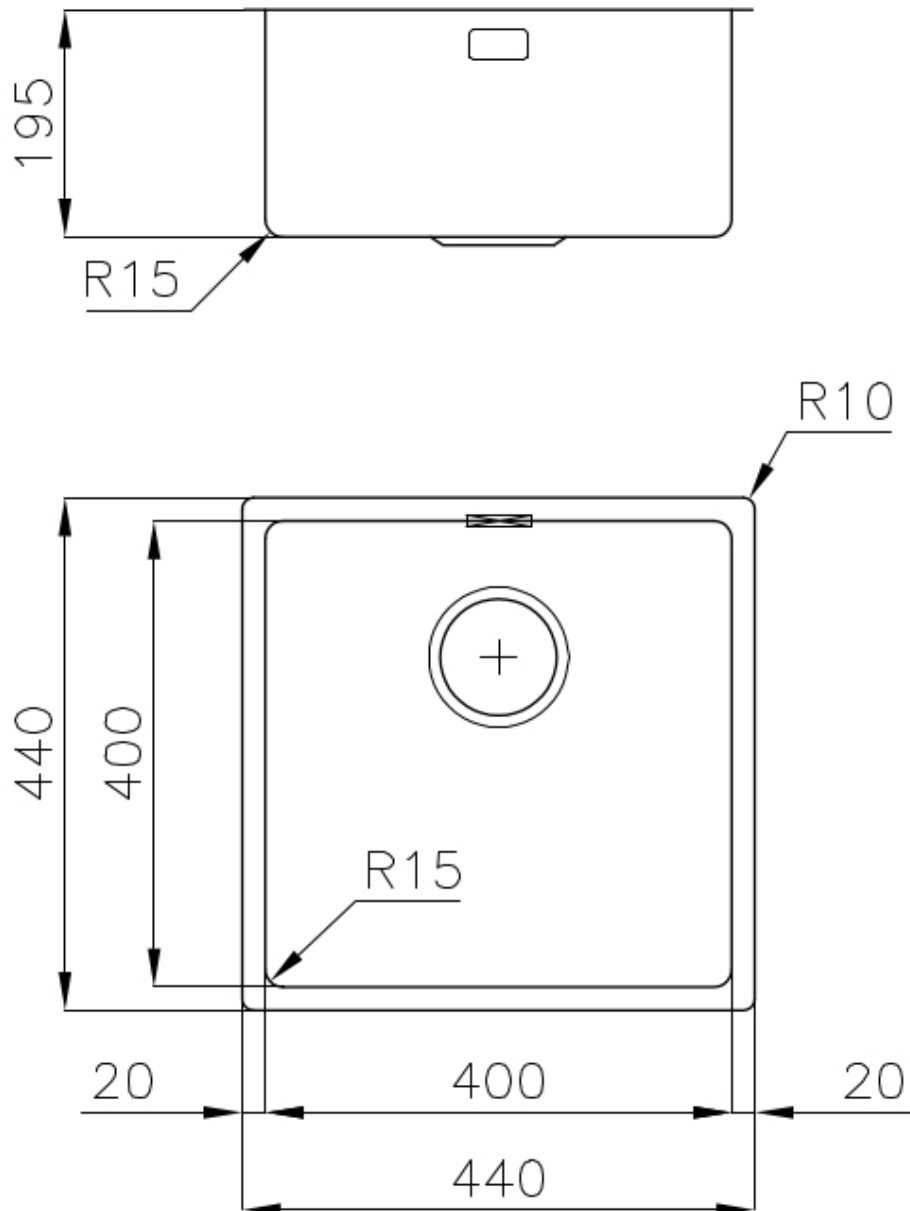

---

Bowl dimension 400 x 400 mm

---

Number of bowls 1 bowl

---

Waste fitting 3,5" drain

---

---

**Basket 3,5" waste fitting** The drain is equipped with a large 3.5" drain, with the practical basket cap that prevents the discharge of solid parts.

---

**High thickness** 1mm thick steel. A significant thickness, which guarantees the maximum sturdiness and durability.

## TECHNICAL DATA

Cut out size  
Dimensioni per foratura top