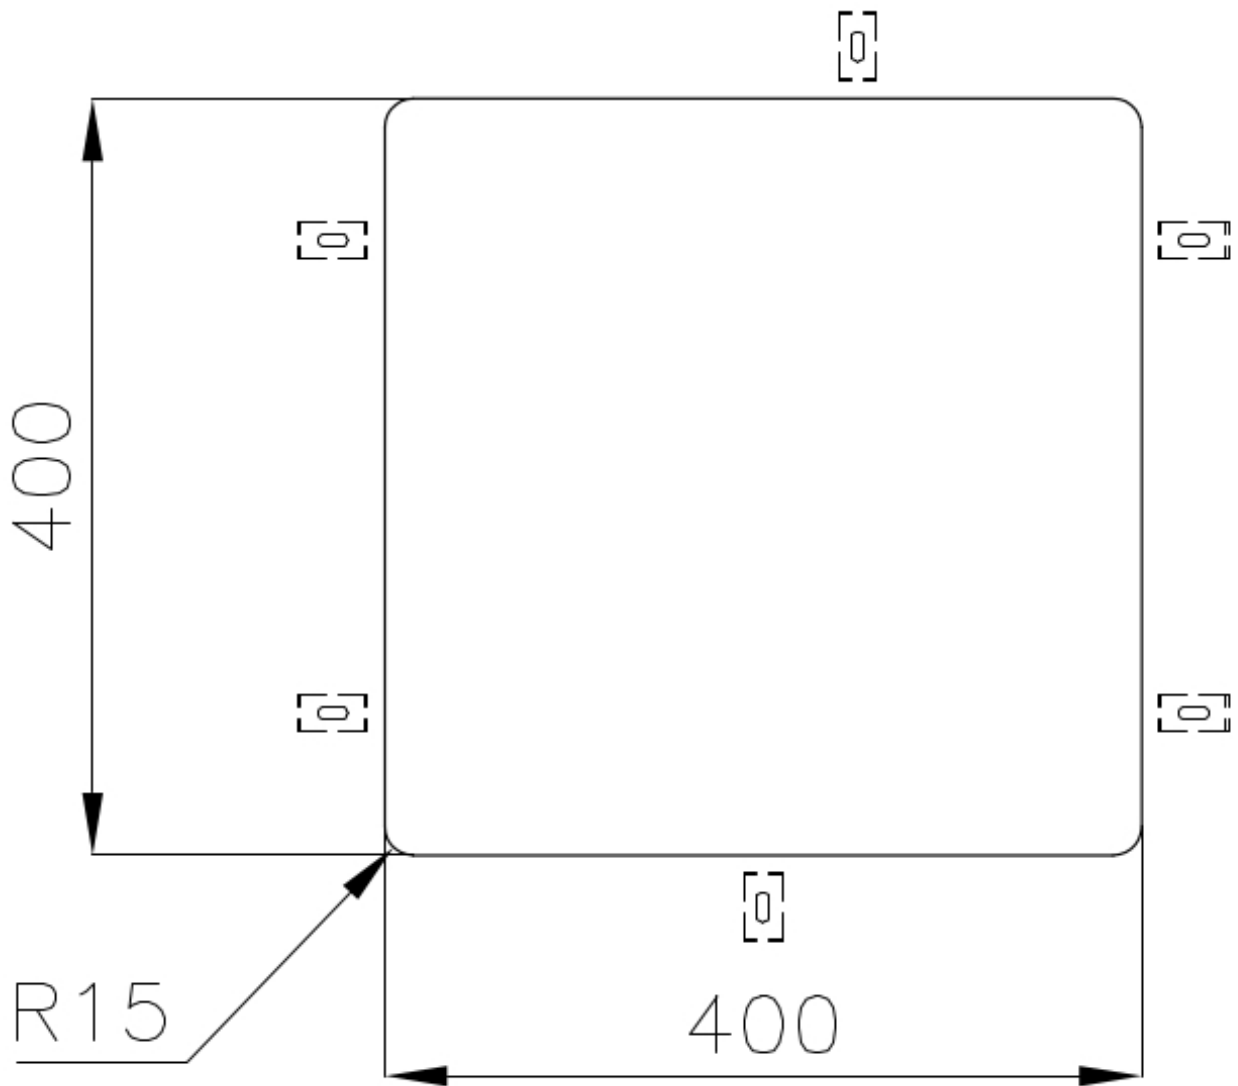

---

Bowl dimension 400 x 400 mm

---

Number of bowls 1 bowl

---

Waste fitting 3,5" drain

---

## TECHNICAL DATA

Cut out size  
Dimensioni per foratura top