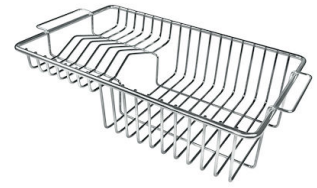

White bowl
8153 100

Black grid
8100 617

Black grid
8100 651

**Graters kit with ring-holder and
food collection tray**
8159 101

* only in combination with the accessory
8644 101

**Iroko-wood sliding chopping board
with stainless steel colander**
8644 044

Stainless steel perforated tray

8151 000

* only in combination with the accessory
8644 101

**Stainless steel perforated tray PVD
Gold**

8151 009

* only in combination with the accessory
8644 101

Stainless steel plate rack