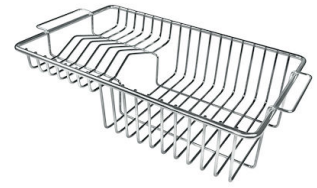

## OPTIONAL ACCESSORIES

**Glass chopping board**  
8631 300

**HDPE Chopping board**  
8657 001

**HPDE Twin chopping board**  
8644 101

**Stainless steel plate rack**  
8100 303  
\* only in combination with the accessory  
8644 101

**White bowl**  
8153 100

**Black grid**  
8100 617

**Black grid**  
8100 651

**Graters kit with ring-holder and  
food collection tray**  
8159 101  
\* only in combination with the accessory  
8644 101

**Iroko-wood sliding chopping board  
with stainless steel colander**  
8644 044

**Stainless steel perforated tray**

8151 000

\* only in combination with the accessory  
8644 101

**Stainless steel perforated tray PVD  
Copper**

8151 008

\* only in combination with the accessory  
8644 101

**Stainless steel plate rack**

8100 201