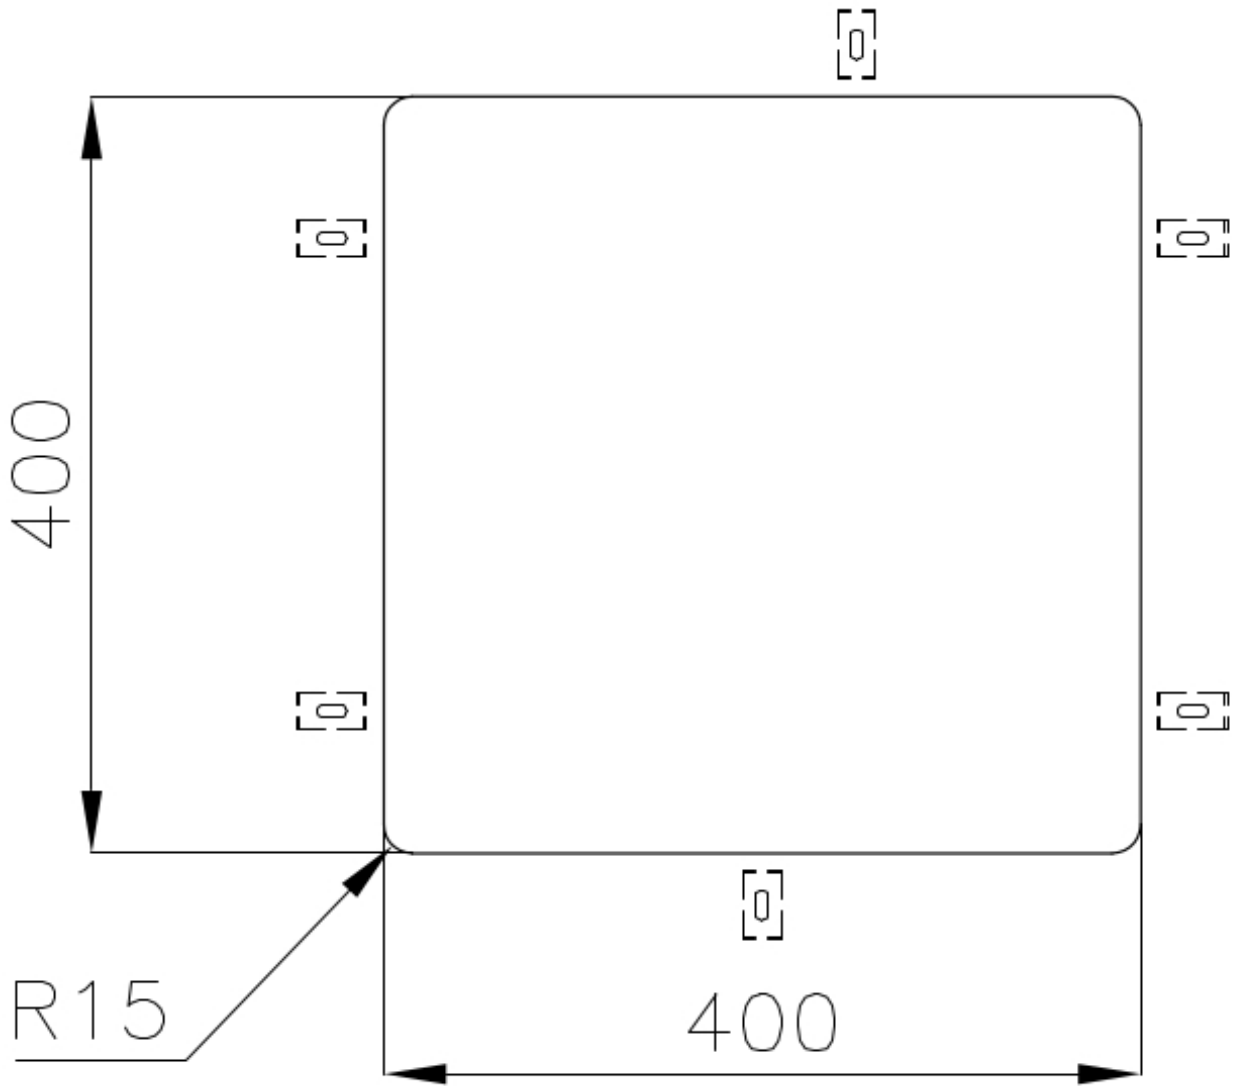

Sink KE - R15

Kitchen Sinks

Code: 2156 850

DETAILS

Edge/Installation Type	Undermount
Finish	Foster brushed
Material	AISI 304 stainless steel
Texture	Foster brushed
Base	45 cm
Dimensions	440x440 mm
Standard fittings	Fixing hooks, gasket, drain, overflow and siphon, boxed packing
Mixer holes	No standard holes
Built-in hole	View technical data sheet

Drainer No

Width 44 cm

Bowl dimension 400 x 400 mm

Number of bowls 1 bowl

Waste fitting 3,5" drain

FEATURES

Basket 3,5" waste fitting The drain is equipped with a large 3.5" drain, with the practical basket cap that prevents the discharge of solid parts.

High thickness 1mm thick steel. A significant thickness, which guarantees the maximum sturdiness and durability.

Perimetral overflow The overflow is always a security on the Foster sinks that prevents the overflow of water in case of oversights. The perimeter drain solution improves aesthetics thanks to its square and essential shape.

Small radius Bowls with squared shapes with a modern design and an increased capacity, for a minimal aesthetics connected with an extreme practicality.

TECHNICAL DATA

Cut out size
Dimensioni per foratura top