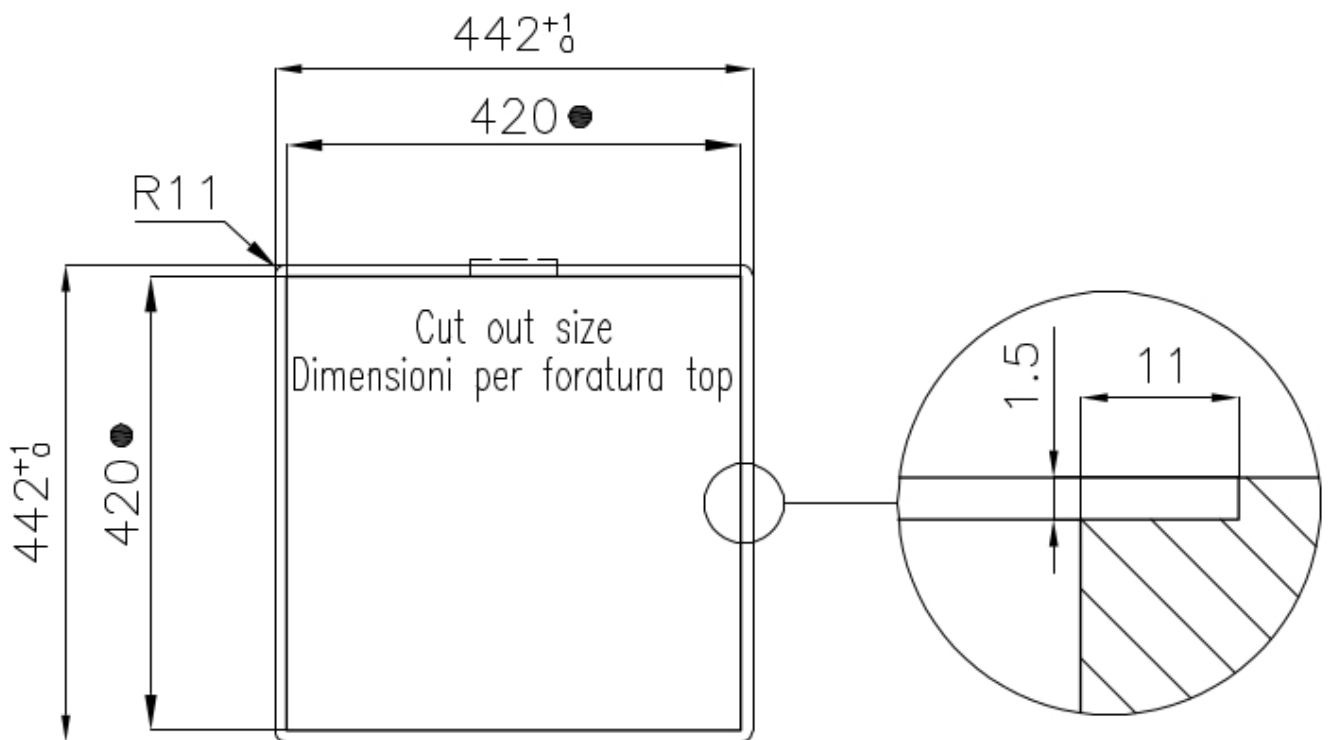

Intaglio per il troppo-pieno
Recess for housing the over-flow

- Built-in cut out for FTS – Foratura per installazione FTS

GALLERY