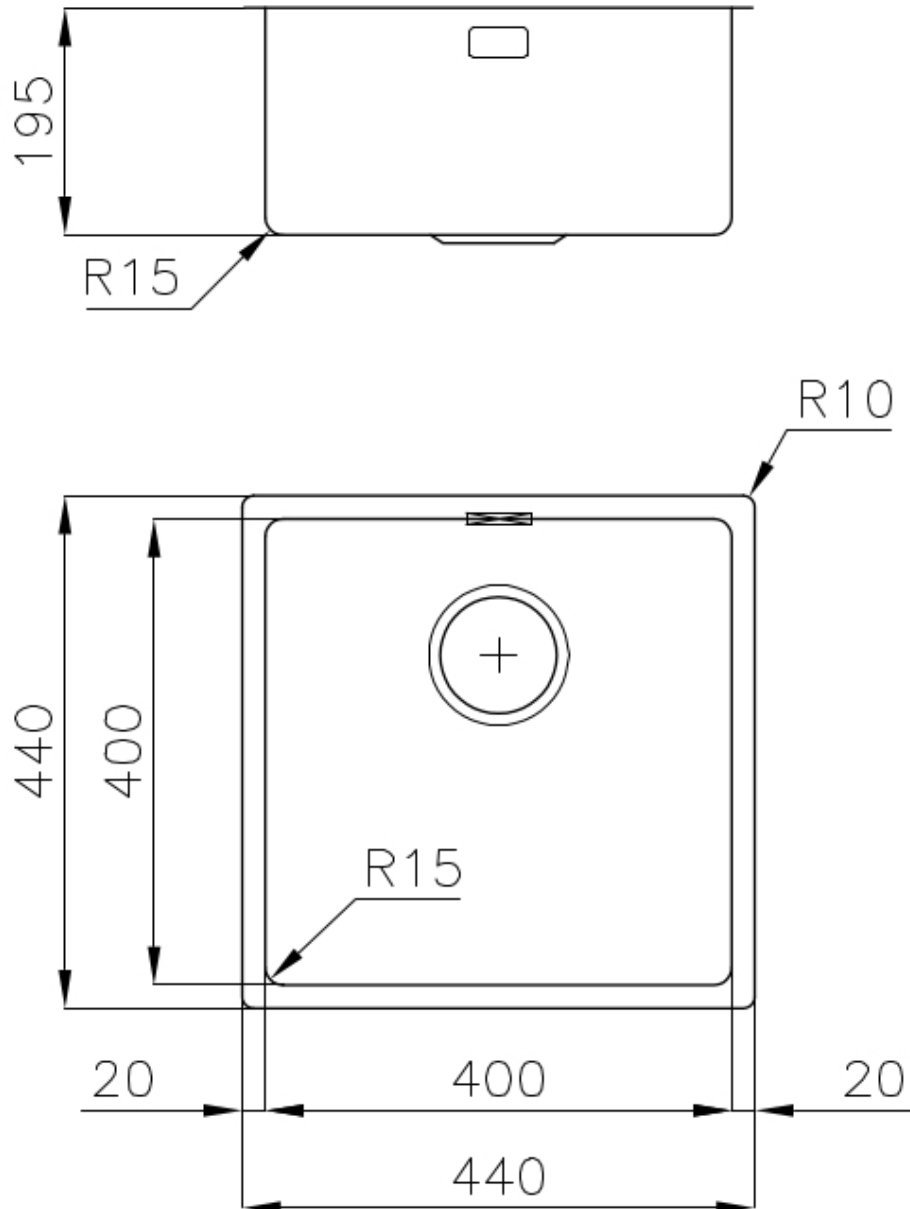

Texture Vintage

Base 45 cm

Dimensions 440x440 mm

Standard fittings Fixing hooks, gasket, drain, overflow and siphon, boxed packing

Mixer holes No standard holes

Built-in hole [View technical data sheet](#)

Drainer No

Width 44 cm

Bowl dimension 400x400mm

Number of bowls 1 bowl

Waste fitting 3,5" drain

FEATURES

VINTAGE PVD The prestigious PVD finish combines with the care for detail of the Vintage finish, to create a combination of unique elegance.

Basket 3,5" waste fitting The drain is equipped with a large 3.5" drain, with the practical basket cap that prevents the discharge of solid parts.

High thickness 1mm thick steel. A significant thickness, which guarantees the maximum sturdiness and durability.

Small radius Bowls with squared shapes with a modern design and an increased capacity, for a minimal aesthetics connected with an extreme practicality.

TECHNICAL DATA

Cut out size
Dimensioni per foratura top