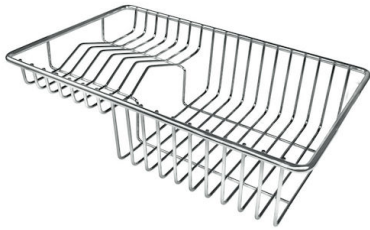

Small radius Bowls with squared shapes with a modern design and an increased capacity, for a minimal aesthetics connected with an extreme practicality.

TECHNICAL DATA

Cut out size
Dimensioni per foratura top

GALLERY

OPTIONAL ACCESSORIES

Cestello inox

Glass chopping board

HPDE Chopping board

HPDE Twin chopping board

Iroko-wood chopping board with stainless steel colander

Iroko-wood sliding chopping board

Iroko-wood twin chopping board

Stainless steel colander

Stainless steel plate rack

Stainless steel plate rack

White basket

White bowl

Graters kit with ring-holder and food collection tray

Stainless steel perforated tray