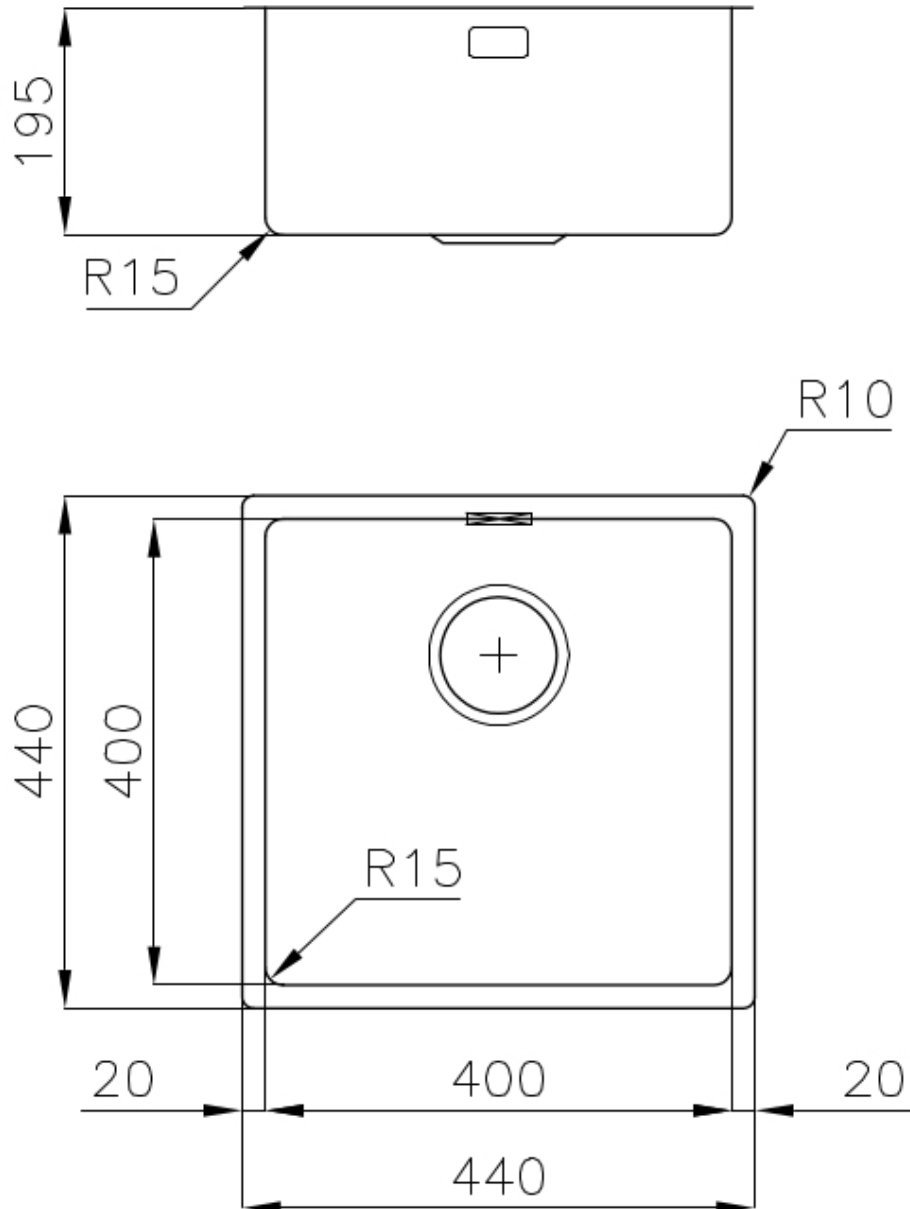

---

Bowl dimension 400x400mm

---

Number of bowls 1 bowl

---

Waste fitting 3,5" drain

---

---

**Basket 3,5" waste fitting** The drain is equipped with a large 3.5" drain, with the practical basket cap that prevents the discharge of solid parts.

---

**High thickness** 1mm thick steel. A significant thickness, which guarantees the maximum sturdiness and durability.

## TECHNICAL DATA

Cut out size  
Dimensioni per foratura top