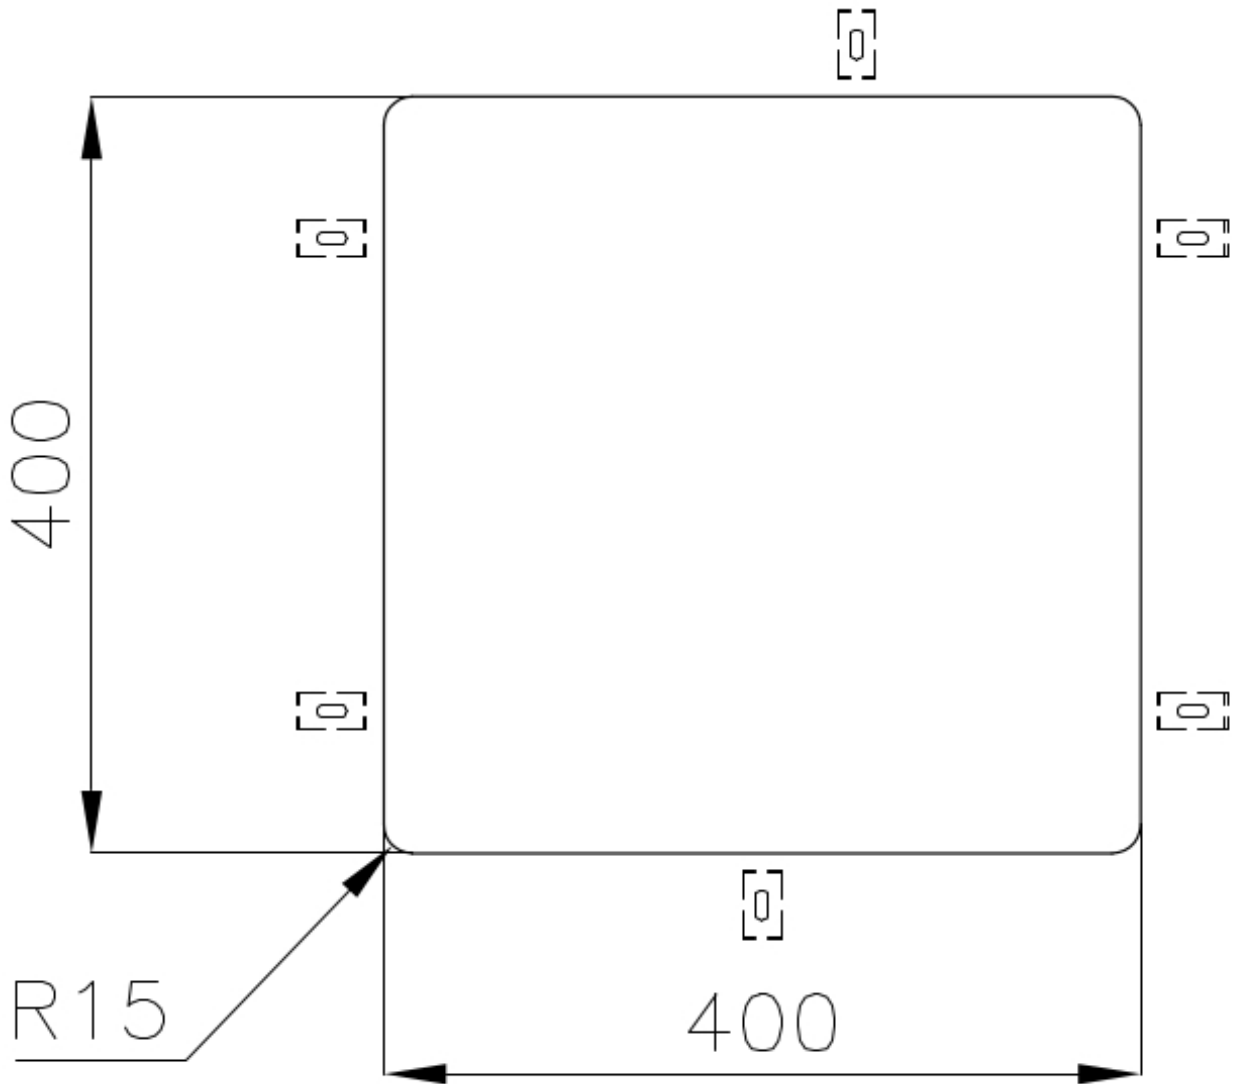

---

Bowl dimension 400x400mm

---

Number of bowls 1 bowl

---

Waste fitting 3,5" drain

---

---

**High thickness** 1mm thick steel. A significant thickness, which guarantees the maximum sturdiness and durability.

---

**Perimetral overflow** The overflow is always a security on the Foster sinks that prevents the overflow of water in case of oversights. The perimeter drain solution improves aesthetics thanks to its square and essential shape.

## TECHNICAL DATA

Cut out size  
Dimensioni per foratura top