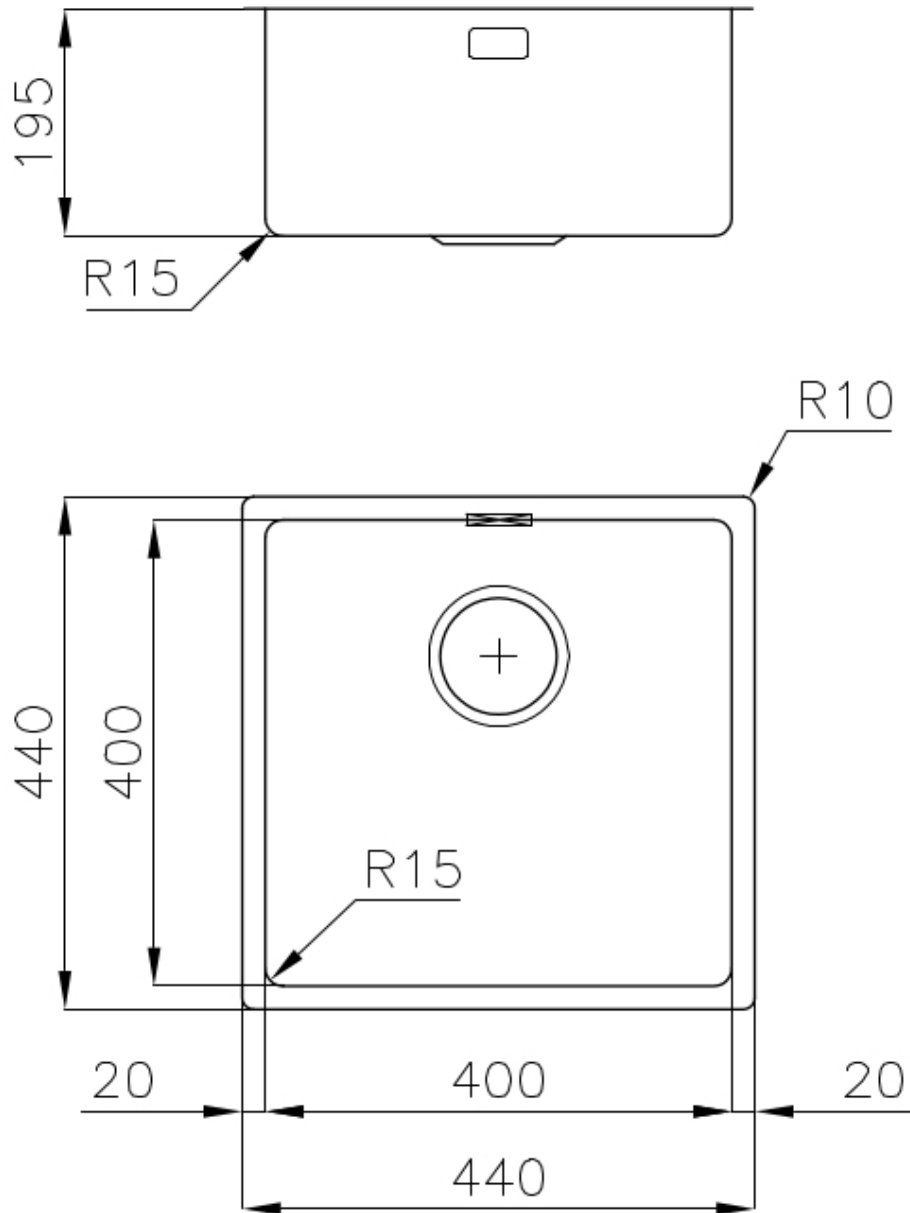

---

Texture Foster brushed

---

Base 45 cm

---

Dimensions 440x440 mm

---

Standard fittings Fixing hooks, gasket, drain, overflow and siphon, boxed packing

---

Mixer holes No standard holes

---

Built-in hole [View technical data sheet](#)

---

Drainer No

---

Width 44 cm

---

Bowl dimension 400x400mm

---

Number of bowls 1 bowl

---

Waste fitting 3,5" drain

---

## TECHNICAL DATA

Cut out size  
Dimensioni per foratura top