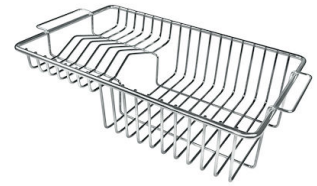

## OPTIONAL ACCESSORIES

Cestello inox

Glass chopping board

HPDE Chopping board

HPDE Twin chopping board

Iroko-wood chopping board with stainless steel colander

Iroko-wood sliding chopping board

Iroko-wood twin chopping board

Stainless steel colander

Stainless steel plate rack

Stainless steel plate rack

White basket

White bowl

Graters kit with ring-holder and food collection tray

Stainless steel perforated tray

Stainless steel plate rack