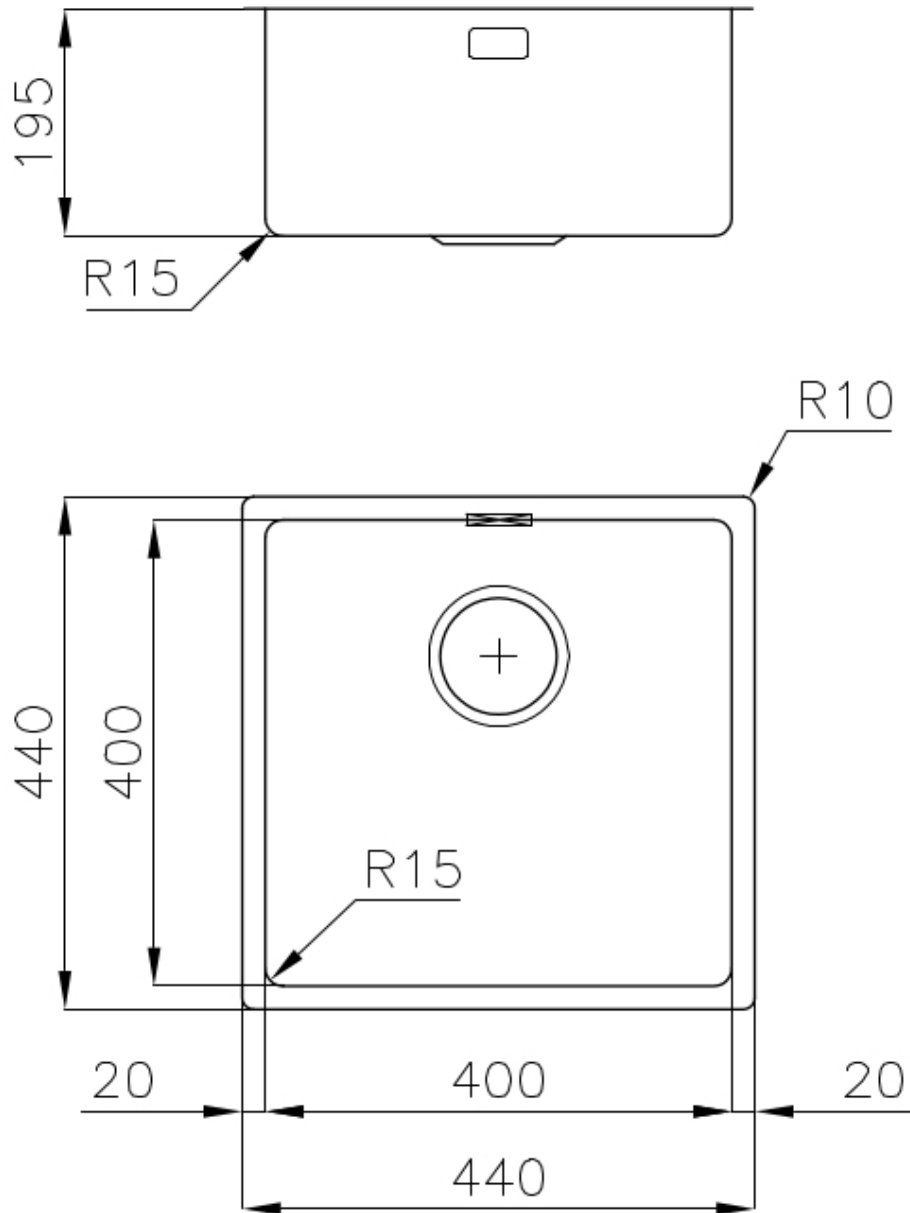

---

Texture Foster brushed

---

Base 45 cm

---

Dimensions 440x440 mm

---

Standard fittings Fixing hooks, gasket, drain, overflow and siphon, boxed packing

---

Bowl dimension 400x400mm

---

Number of bowls 1 bowl

---

Waste fitting 3,5" drain

---

## FEATURES

**Basket 3,5" waste fitting** The drain is equipped with a large 3.5" drain, with the practical basket cap that prevents the discharge of solid parts.

---

**Copper** The Copper finish is obtained by treating steel with a physical process called PVD (Physical Vacuum Deposition) which deposits particles of noble metals on the surface. The result is a unique and refined aesthetic effect, and an improvement of the mechanical properties of the steel which is more resistant to impact and scratches.

## TECHNICAL DATA

Cut out size  
Dimensioni per foratura top