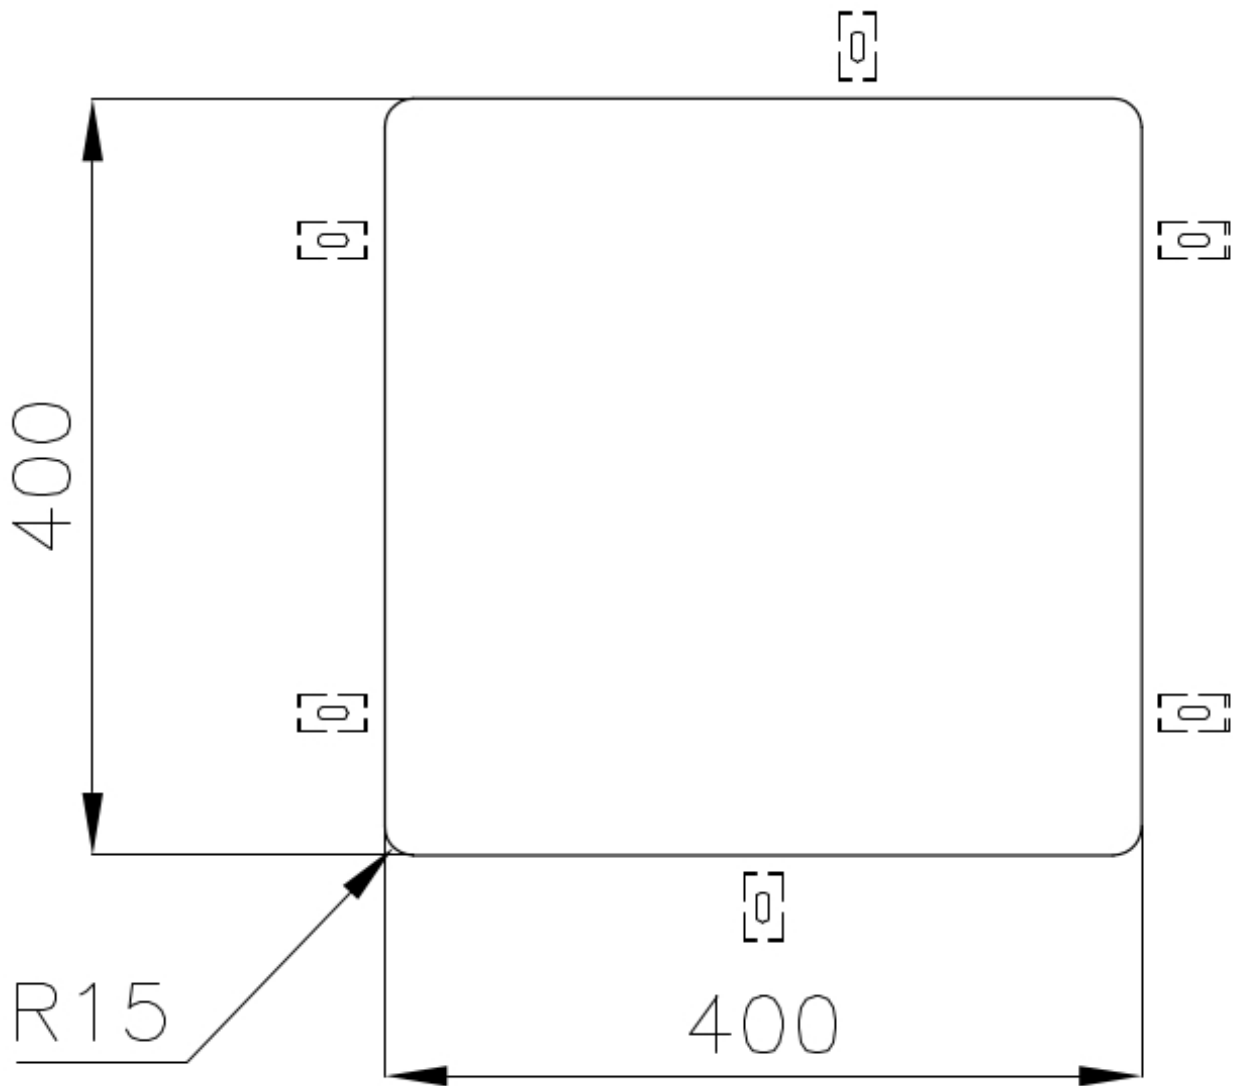

Texture Foster brushed

Base 45 cm

Dimensions 440x440 mm

Standard fittings Fixing hooks, gasket, drain, overflow and siphon, boxed packing

Mixer holes No standard holes

Built-in hole [View technical data sheet](#)

Drainer No

Width 44 cm

Bowl dimension 400x400mm

Number of bowls 1 bowl

Waste fitting 3,5" drain

FEATURES

Basket 3,5" waste fitting The drain is equipped with a large 3.5" drain, with the practical basket cap that prevents the discharge of solid parts.

High thickness 1mm thick steel. A significant thickness, which guarantees the maximum sturdiness and durability.

Perimetral overflow The overflow is always a security on the Foster sinks that prevents the overflow of water in case of oversights. The perimeter drain solution improves aesthetics thanks to its square and essential shape.

Small radius Bowls with squared shapes with a modern design and an increased capacity, for a minimal aesthetics connected with an extreme practicality.

TECHNICAL DATA

Cut out size
Dimensioni per foratura top