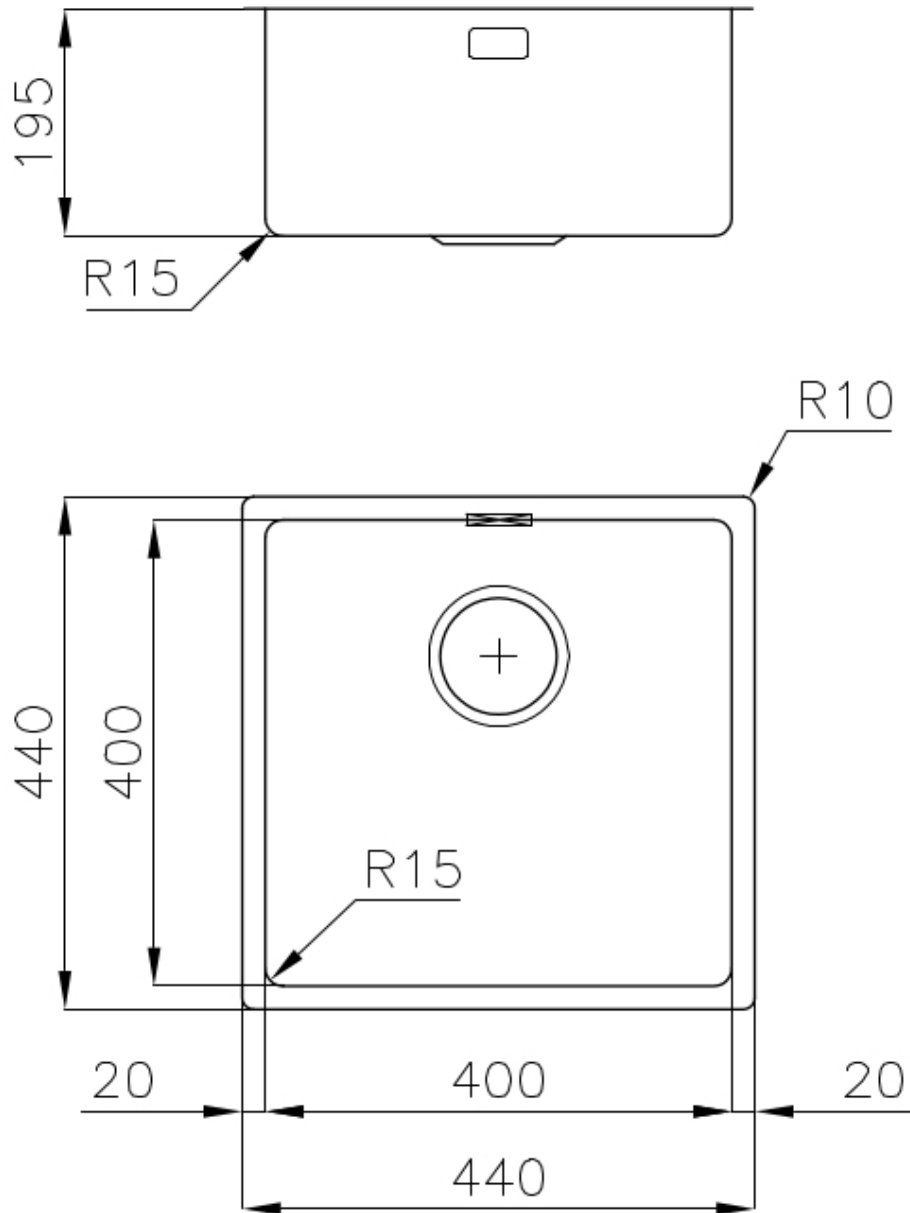

Sink KE - R15

Kitchen Sinks

Code: 2156 850

DETAILS

Edge/Installation Type	Undermount
Finish	Foster brushed
Material	AISI 304 stainless steel
Texture	Foster brushed
Base	45 cm
Dimensions	440x440 mm
Standard fittings	Fixing hooks, gasket, drain, overflow and siphon, boxed packing
Mixer holes	No standard holes
Built-in hole	View technical data sheet

Drainer No

Width 44 cm

Bowl dimension 400x400mm

Number of bowls 1 bowl

Waste fitting 3,5" drain

FEATURES

Basket 3,5" waste fitting The drain is equipped with a large 3.5" drain, with the practical basket cap that prevents the discharge of solid parts.

High thickness 1mm thick steel. A significant thickness, which guarantees the maximum sturdiness and durability.

Perimetral overflow The overflow is always a security on the Foster sinks that prevents the overflow of water in case of oversights. The perimeter drain solution improves aesthetics thanks to its square and essential shape.

Small radius Bowls with squared shapes with a modern design and an increased capacity, for a minimal aesthetics connected with an extreme practicality.

TECHNICAL DATA

Cut out size
Dimensioni per foratura top