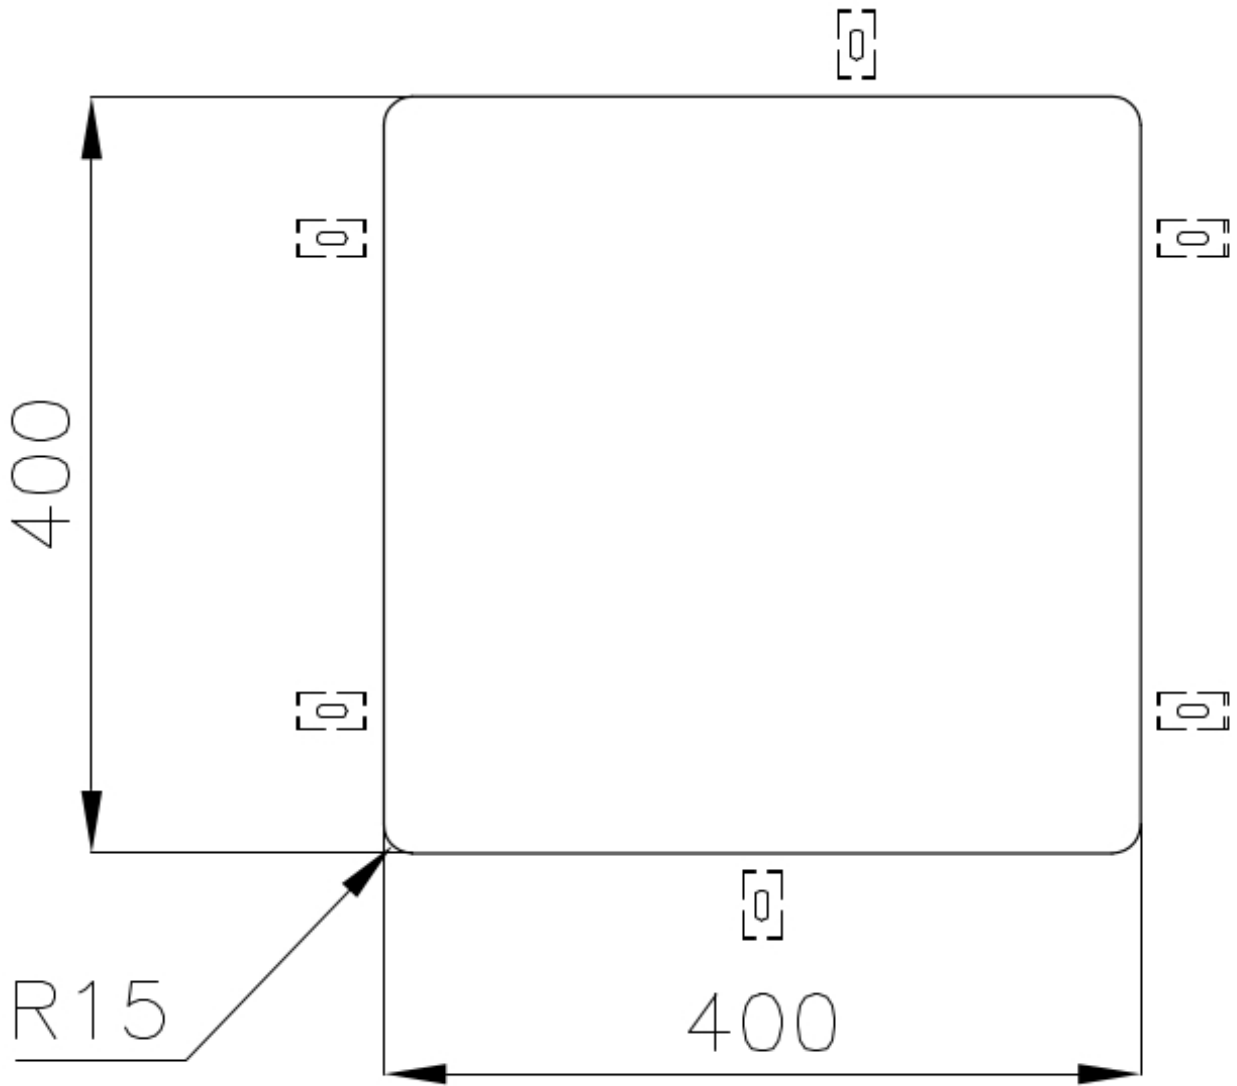

Sink KE - R15

Kitchen Sinks

Code: 2156 850

DETAILS

Edge/Installation Type	Undermount
Finish	Foster brushed
Material	AISI 304 stainless steel
Texture	Foster brushed
Base	45 cm
Dimensions	440x440 mm
Standard fittings	Fixing hooks, gasket, drain, overflow and siphon, boxed packing
Mixer holes	No standard holes
Built-in hole	View technical data sheet

Drainer No

Width 44 cm

Bowl dimension 400x400mm

Number of bowls 1 bowl

Waste fitting 3,5" drain

FEATURES

Basket 3,5" waste fitting The drain is equipped with a large 3.5" drain, with the practical basket cap that prevents the discharge of solid parts.

High thickness 1mm thick steel. A significant thickness, which guarantees the maximum sturdiness and durability.

Perimetral overflow The overflow is always a security on the Foster sinks that prevents the overflow of water in case of oversights. The perimeter drain solution improves aesthetics thanks to its square and essential shape.

Small radius Bowls with squared shapes with a modern design and an increased capacity, for a minimal aesthetics connected with an extreme practicality.

TECHNICAL DATA

Cut out size
Dimensioni per foratura top