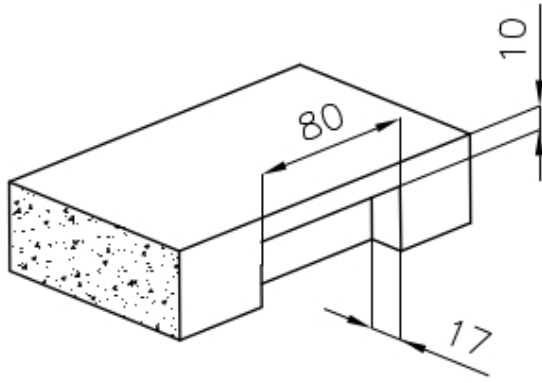

- Built-in cut out for FTS – Foratura per installazione FTS

GALLERY