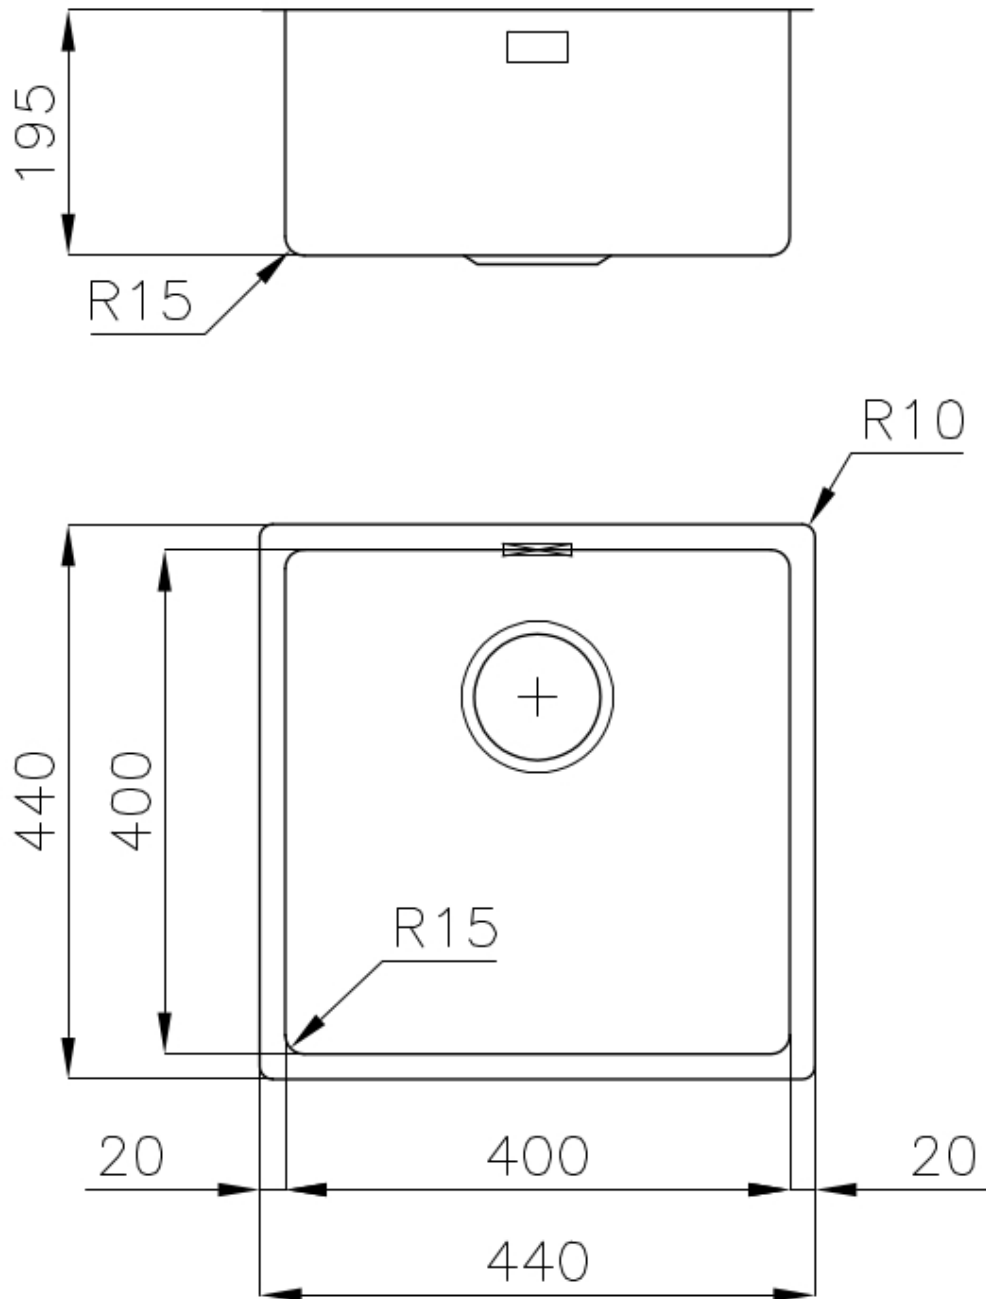

Intaglio per il troppo-pieno
Recess for housing the over-flow

TECHNICAL DATA