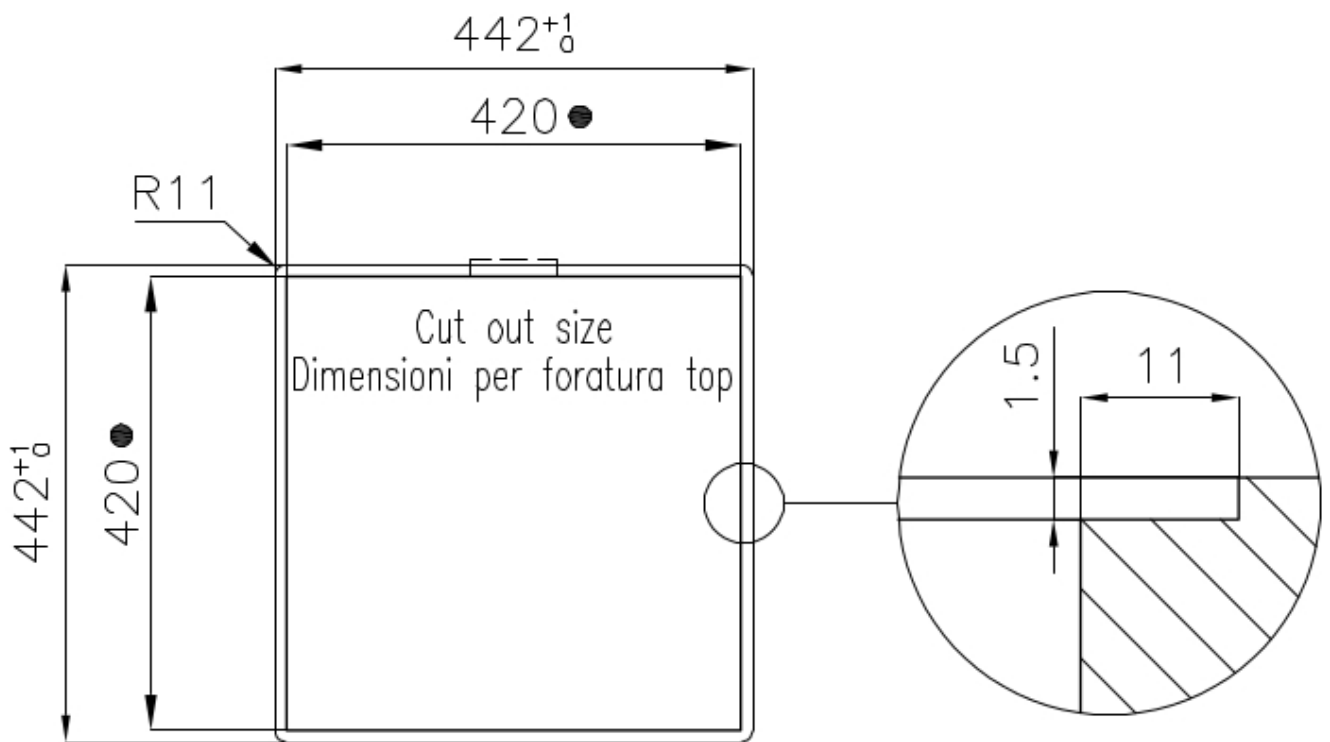

- Built-in cut out for FTS – Foratura per installazione FTS

GALLERY