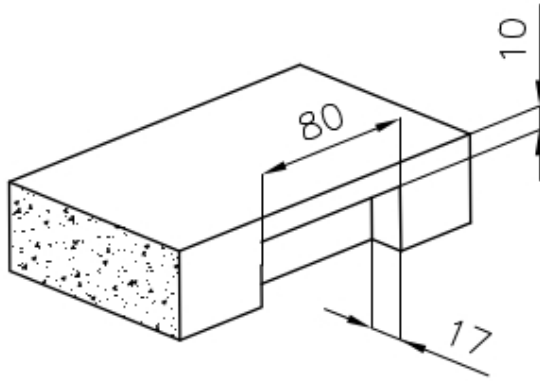

Intaglio per il troppo-pieno
Recess for housing the over-flow