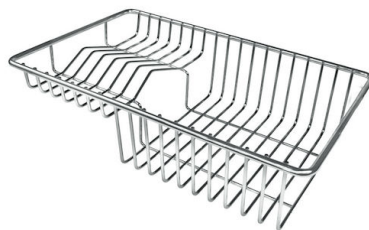

- Built-in cut out for FTS – Foratura per installazione FTS

GALLERY

OPTIONAL ACCESSORIES

Cestello inox

Glass chopping board

HPDE Chopping board

HPDE Twin chopping board

Iroko-wood chopping board with stainless steel colander

Iroko-wood sliding chopping board

Iroko-wood twin chopping board

Stainless steel colander

Stainless steel plate rack

Stainless steel plate rack

Stainless steel plate rack

White bowl

Graters kit with ring-holder and food collection tray