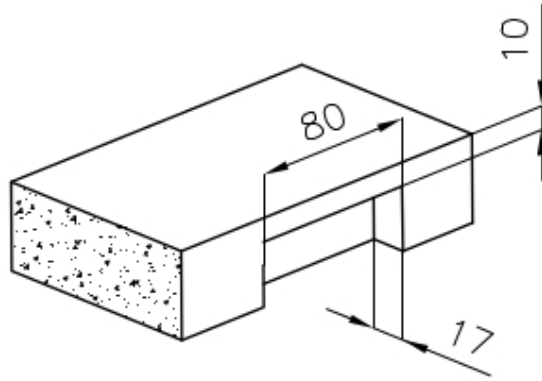

Intaglio per il troppo-pieno
Recess for housing the over-flow