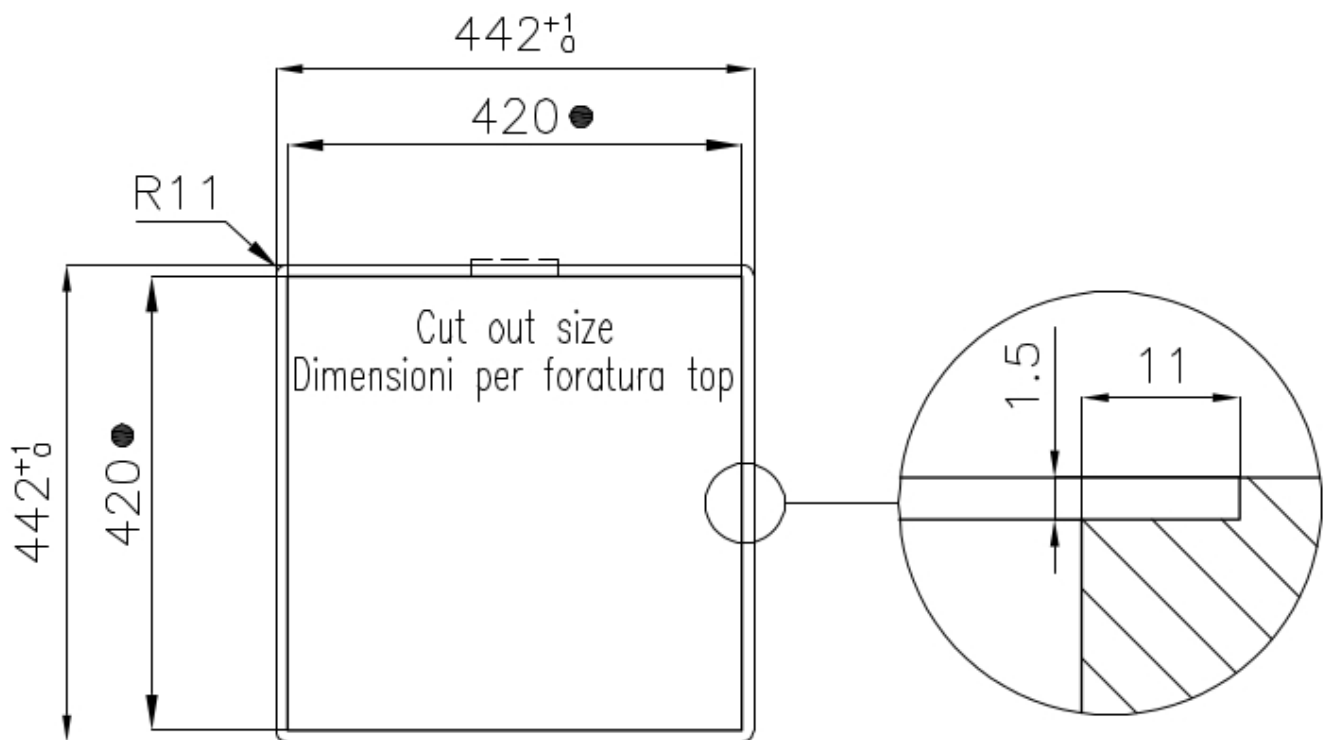

- Built-in cut out for FTS – Foratura per installazione FTS

GALLERY