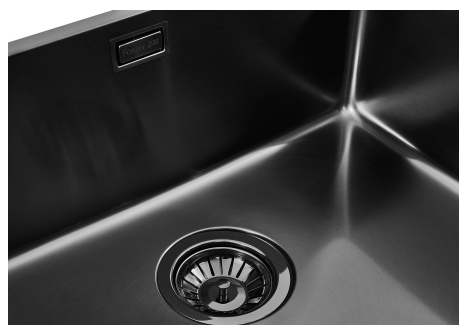

Intaglio per il troppo-pieno
Recess for housing the over-flow

- Built-in cut out for FTS – Foratura per installazione FTS

GALLERY