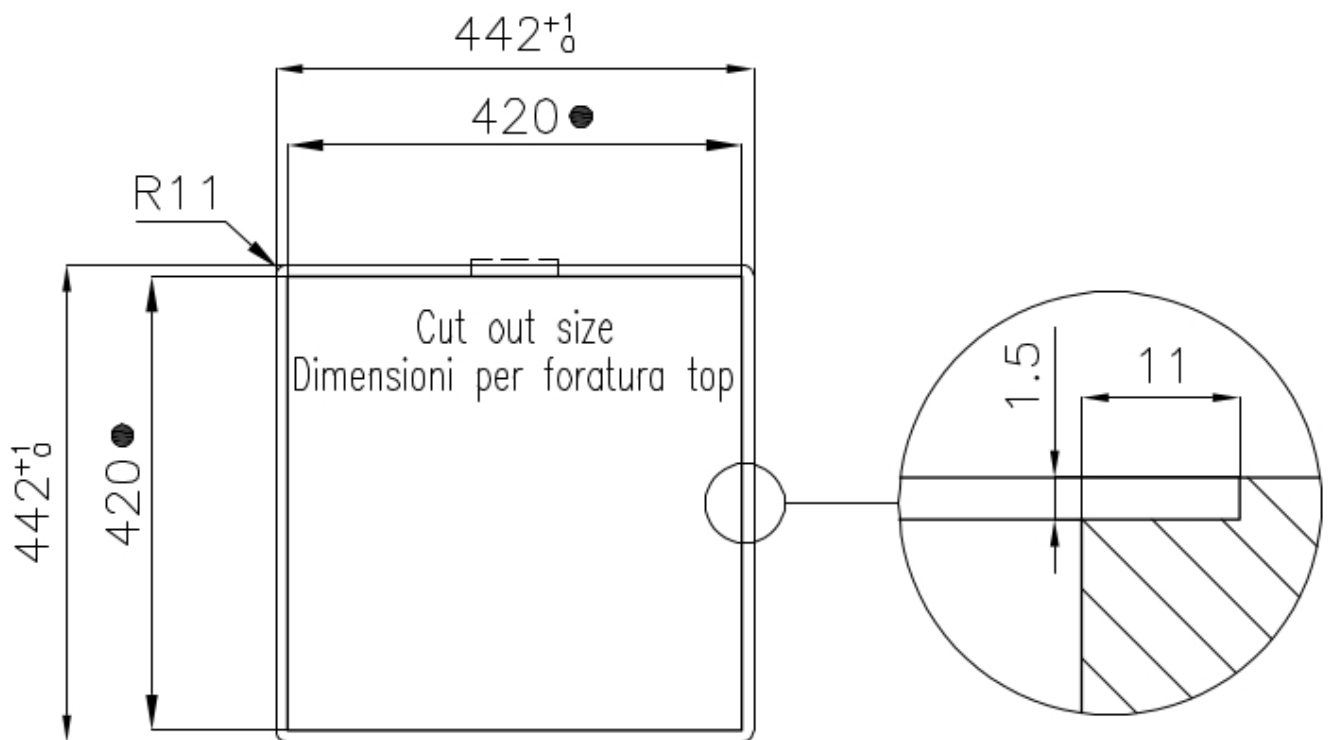

Drainer No

Width 44 cm

Bowl dimension 400x400mm

Number of bowls 1 bowl

Waste fitting 3,5" drain

FEATURES

Basket 3,5" waste fitting The drain is equipped with a large 3.5" drain, with the practical basket cap that prevents the discharge of solid parts.

High thickness 1mm thick steel. A significant thickness, which guarantees the maximum sturdiness and durability.

Perimetral overflow The overflow is always a security on the Foster sinks that prevents the overflow of water in case of oversights. The perimeter drain solution improves aesthetics thanks to its square and essential shape.

Small radius Bowls with squared shapes with a modern design and an increased capacity, for a minimal aesthetics connected with an extreme practicality.

TECHNICAL DATA

Intaglio per il troppo-pieno
Recess for housing the over-flow