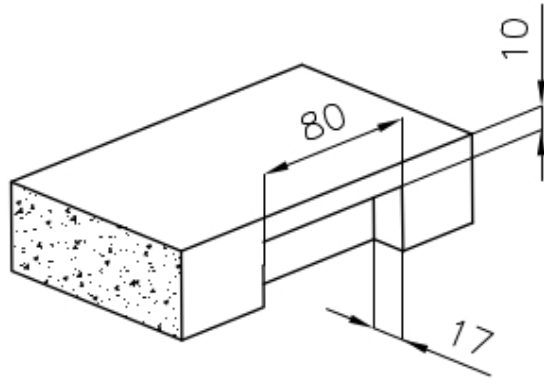

Sink KE Filotop

Kitchen Sinks

Code: 2156 050

DETAILS

Edge/Installation Type	Flush-mount Top-mount
Finish	Foster brushed
Material	AISI 304 stainless steel
Texture	Foster brushed
Base	45 cm
Dimensions	440x440 mm
Standard fittings	Fixing hooks, gasket, drain, overflow and siphon, boxed packing
Mixer holes	No standard holes
Built-in hole	View technical data sheet

Drainer No

Width 44 cm

Bowl dimension 400x400mm

Number of bowls 1 bowl

Waste fitting 3,5" drain

FEATURES

Basket 3,5" waste fitting The drain is equipped with a large 3.5" drain, with the practical basket cap that prevents the discharge of solid parts.

High thickness 1mm thick steel. A significant thickness, which guarantees the maximum sturdiness and durability.

Perimetral overflow The overflow is always a security on the Foster sinks that prevents the overflow of water in case of oversights. The perimeter drain solution improves aesthetics thanks to its square and essential shape.

Small radius Bowls with squared shapes with a modern design and an increased capacity, for a minimal aesthetics connected with an extreme practicality.

TECHNICAL DATA

Intaglio per il troppo-pieno
Recess for housing the over-flow