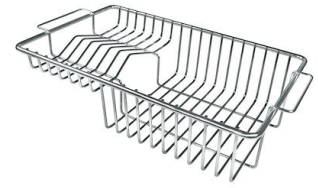

**White bowl**  
8153 100

**Black grid**  
8100 617

**Black grid**  
8100 652

**Graters kit with ring-holder and  
food collection tray**

8159 101

\* only in combination with the accessory  
8644 101

**Iroko-wood sliding chopping board  
with stainless steel colander**

8644 044

**Stainless steel perforated tray**

8151 000

\* only in combination with the accessory  
8644 101

**Stainless steel perforated tray PVD  
Gold**

8151 009

\* only in combination with the accessory  
8644 101