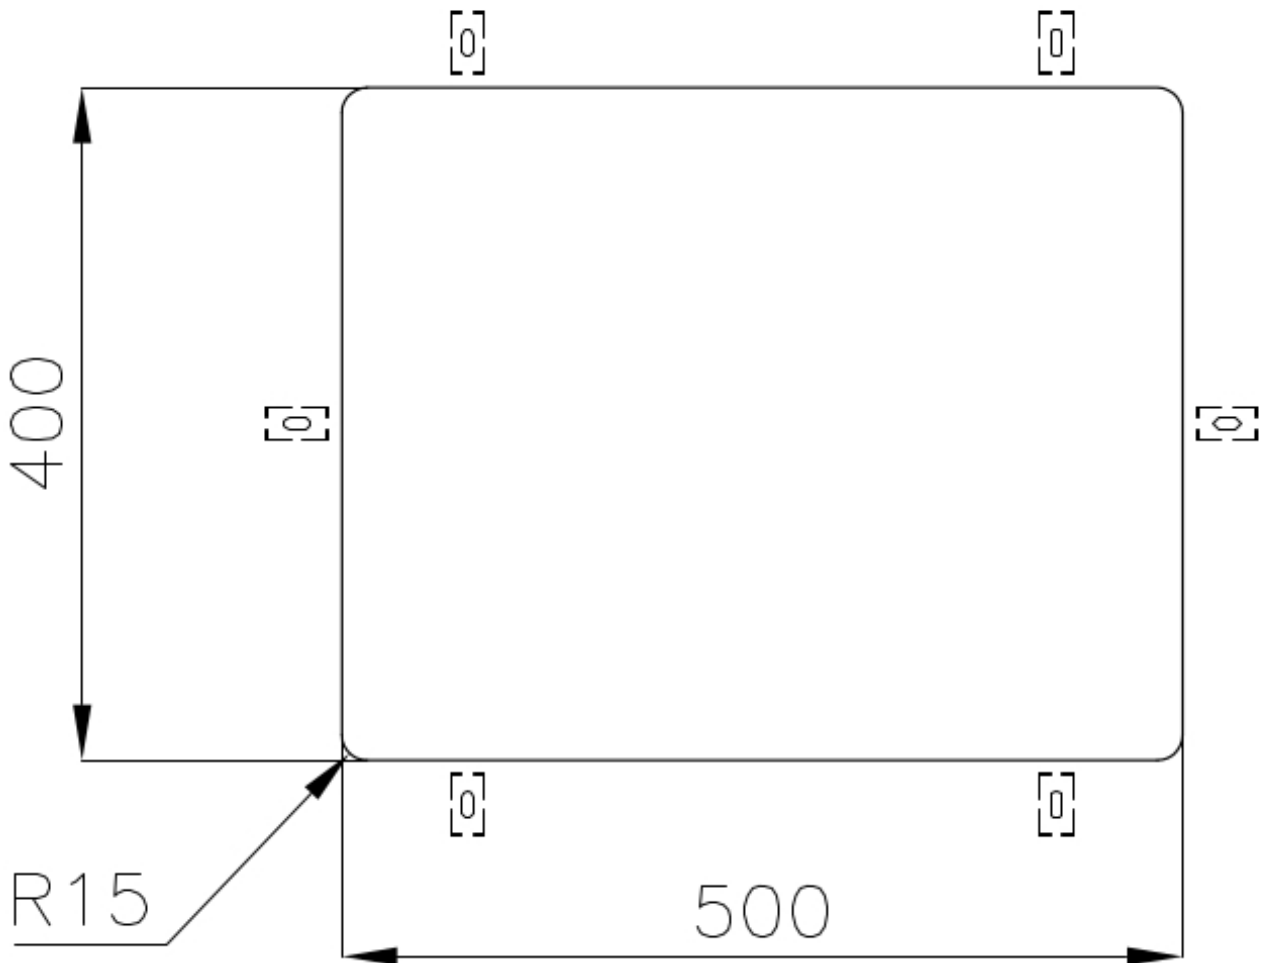

---

Bowl dimension 500 x 400 mm

---

Number of bowls 1 bowl

---

Waste fitting 3,5" drain

---

## TECHNICAL DATA

Cut out size  
Dimensioni per foratura top