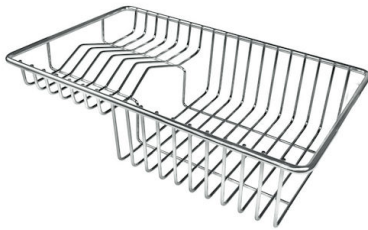

## OPTIONAL ACCESSORIES

**Glass chopping board**  
8631 300

**HDPE Chopping board**  
8657 001

**HPDE Twin chopping board**  
8644 101

**Stainless steel plate rack**  
8100 303

\* only in combination with the accessory  
8644 101

**White bowl**  
8153 100

**Black grid**  
8100 617

**Black grid**  
8100 652

**Graters kit with ring-holder and  
food collection tray**

8159 101

\* only in combination with the accessory  
8644 101

**Iroko-wood sliding chopping board  
with stainless steel colander**