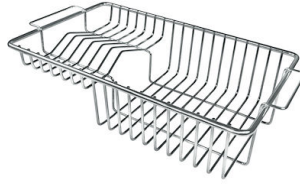

GALLERY

OPTIONAL ACCESSORIES

Cestello inox
8612 000

Glass chopping board
8631 300

HDPE Chopping board
8657 001

HPDE Twin chopping board
8644 101

Stainless steel plate rack
8100 303
* only in combination with the accessory
8644 101

**Stainless steel plate rack only
usable in combination with the
accessories 8644 003**
8100 154

White basket
8612 100

White bowl
8153 100

**Graters kit with ring-holder and
food collection tray**
8159 101
* only in combination with the accessory
8644 101

Stainless steel perforated tray

8151 000

* only in combination with the accessory
8644 101

Stainless steel plate rack

8100 201

RECOMMENDED PAIRINGS

Mixer Tap Omega Gold

8497 700