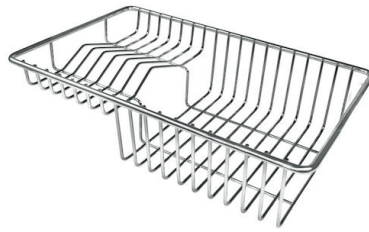

Small radius Bowls with squared shapes with a modern design and an increased capacity, for a minimal aesthetics connected with an extreme practicality.

TECHNICAL DATA

Cut out size
Dimensioni per foratura top

GALLERY

OPTIONAL ACCESSORIES

Cestello inox
8612 000

Glass chopping board
8631 300

HDPE Chopping board
8657 001

HPDE Twin chopping board
8644 101

Stainless steel plate rack
8100 303
* only in combination with the accessory
8644 101

**Stainless steel plate rack only
usable in combination with the
accessories 8644 003**
8100 154

White basket
8612 100

White bowl
8153 100

**Graters kit with ring-holder and
food collection tray**
8159 101
* only in combination with the accessory
8644 101