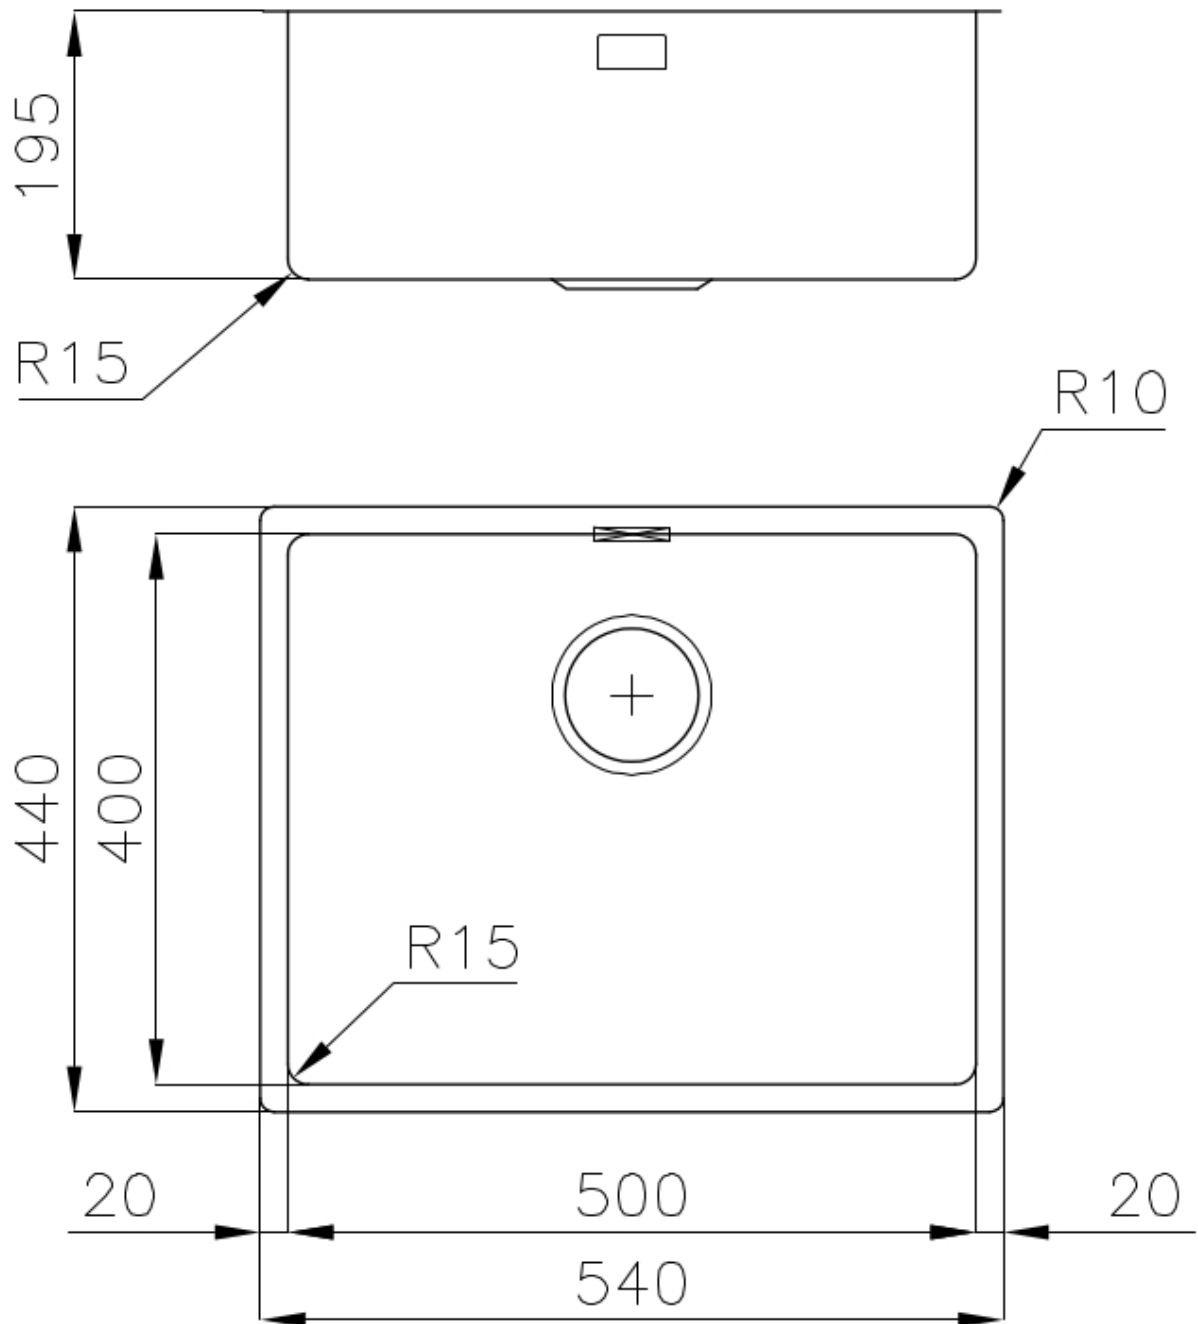

Texture Vintage

Base 60 cm

Dimensions 540 x 440 mm

Standard fittings Fixing hooks, gasket, drain, overflow and siphon, boxed packing

Mixer holes No standard holes

Built-in hole [View technical data sheet](#)

Drainer No

Width 54 cm

Bowl dimension 500 x 400 mm

Number of bowls 1 bowl

Waste fitting 3,5" drain

FEATURES

VINTAGE PVD The prestigious PVD finish combines with the care for detail of the Vintage finish, to create a combination of unique elegance.

Basket 3,5" waste fitting The drain is equipped with a large 3.5" drain, with the practical basket cap that prevents the discharge of solid parts.

Copper The Copper finish is obtained by treating steel with a physical process called PVD (Physical Vacuum Deposition) which deposits particles of noble metals on the surface. The result is a unique and refined aesthetic effect, and an improvement of the mechanical properties of the steel which is more resistant to impact and scratches.

Small radius Bowls with squared shapes with a modern design and an increased capacity, for a minimal aesthetics connected with an extreme practicality.

TECHNICAL DATA

Cut out size
Dimensioni per foratura top