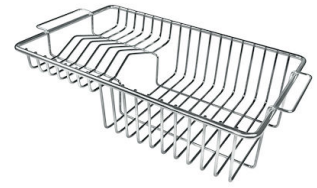

White bowl
8153 100

Black grid
8100 617

Black grid
8100 652

**Graters kit with ring-holder and
food collection tray**

8159 101

* only in combination with the accessory
8644 101

**Iroko-wood sliding chopping board
with stainless steel colander**

8644 044

Stainless steel perforated tray

8151 000

* only in combination with the accessory
8644 101

**Stainless steel perforated tray PVD
Gold**

8151 009

* only in combination with the accessory
8644 101

Stainless steel plate rack