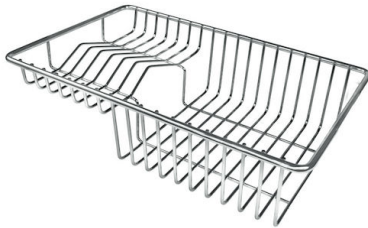

## OPTIONAL ACCESSORIES

**Glass chopping board**  
8631 300

**HDPE Chopping board**  
8657 001

**HPDE Twin chopping board**  
8644 101

**Stainless steel plate rack**  
8100 303

\* only in combination with the accessory  
8644 101

**Stainless steel plate rack**  
8100 201

**White bowl**  
8153 100

**Black grid**  
8100 617

**Black grid**  
8100 652

**Graters kit with ring-holder and  
food collection tray**

8159 101

\* only in combination with the accessory  
8644 101