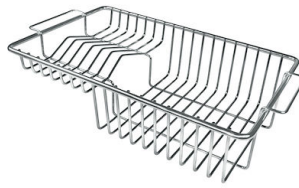

Waste fitting

3,5" drain

FEATURES

Basket 3,5" waste fitting

The drain is equipped with a large 3.5" drain, with the practical basket cap that prevents the discharge of solid parts.

Gold

The Gold finish is obtained by treating the steel with a physical process called PVD (Physical Vacuum Deposition) which deposits particles of noble metals on the surface. The result is a unique and refined aesthetic effect, and an improvement in the mechanical properties of the steel that is more resistant to shocks and scratches.

Small radius

Bowls with squared shapes with a modern design and an increased capacity, for a minimal aesthetics connected with an extreme practicality.

TECHNICAL DATA

Intaglio per il troppo-pieno
Recess for housing the over-flow

- Built-in cut out for FTS – Foratura per installazione FTS

OPTIONAL ACCESSORIES

Glass chopping board
8631 300

HDPE Chopping board
8657 001

HPDE Twin chopping board
8644 101

Stainless steel plate rack
8100 303

* only in combination with the accessory
8644 101

Stainless steel plate rack
8100 201

White bowl
8153 100

Black grid
8100 617

Black grid
8100 652

Graters kit with ring-holder and food collection tray

8159 101