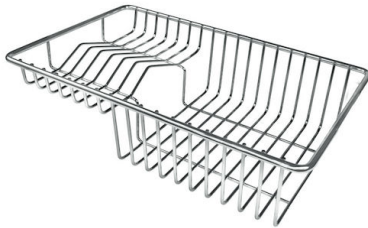

Waste fitting

3,5" drain

FEATURES

Basket 3,5" waste fitting

The drain is equipped with a large 3.5" drain, with the practical basket cap that prevents the discharge of solid parts.

Gold

The Gold finish is obtained by treating the steel with a physical process called PVD (Physical Vacuum Deposition) which deposits particles of noble metals on the surface. The result is a unique and refined aesthetic effect, and an improvement in the mechanical properties of the steel that is more resistant to shocks and scratches.

Small radius

Bowls with squared shapes with a modern design and an increased capacity, for a minimal aesthetics connected with an extreme practicality.

TECHNICAL DATA

Intaglio per il troppo-pieno
Recess for housing the over-flow

- Built-in cut out for FTS – Foratura per installazione FTS

OPTIONAL ACCESSORIES

Glass chopping board
8631 300

HDPE Chopping board
8657 001

HPDE Twin chopping board
8644 101

Stainless steel plate rack
8100 303

* only in combination with the accessory
8644 101

Stainless steel plate rack
8100 201

White bowl
8153 100

Black grid
8100 617

Black grid
8100 652

Graters kit with ring-holder and food collection tray

8159 101