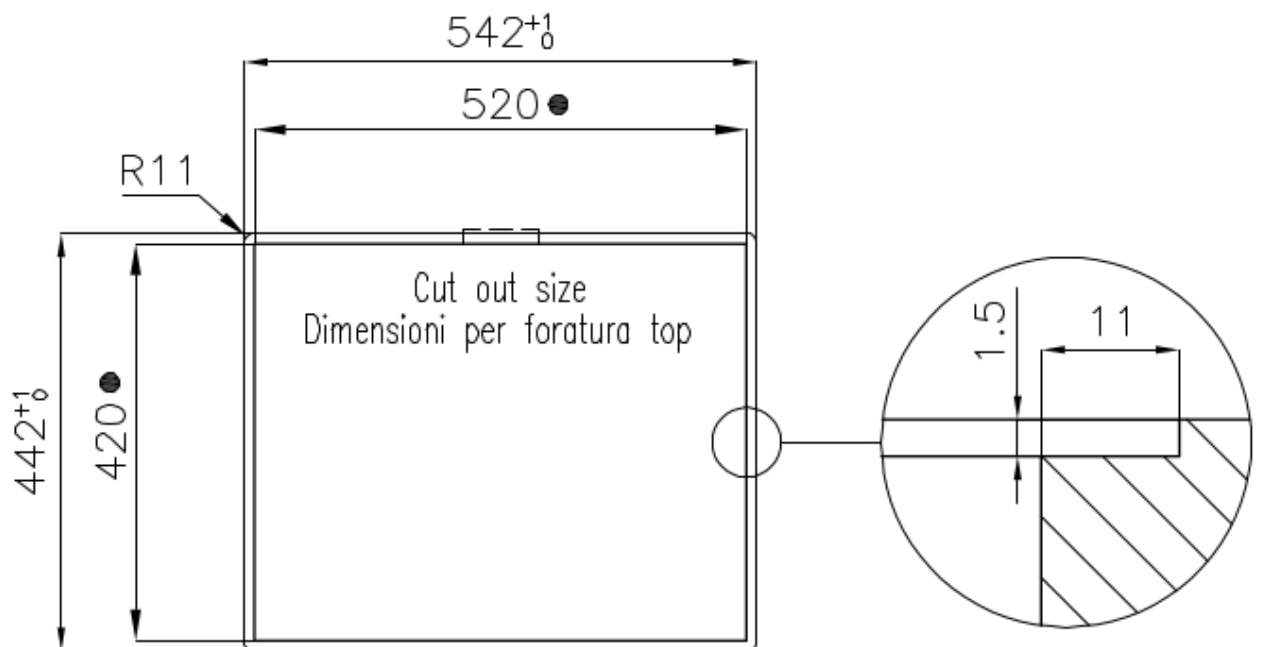

Finish PVD

Coloring Gold

Base 60 cm

Dimensions 540 x 440 mm

Bowl dimension 500 x 400 mm

Width 54 cm

Built-in hole

[View technical data sheet](#)

Small radius

Bowls with squared shapes with a modern design and an increased capacity, for a minimal aesthetics connected with an extreme practicality.

TECHNICAL DATA

Intaglio per il troppo-pieno
Recess for housing the over-flow