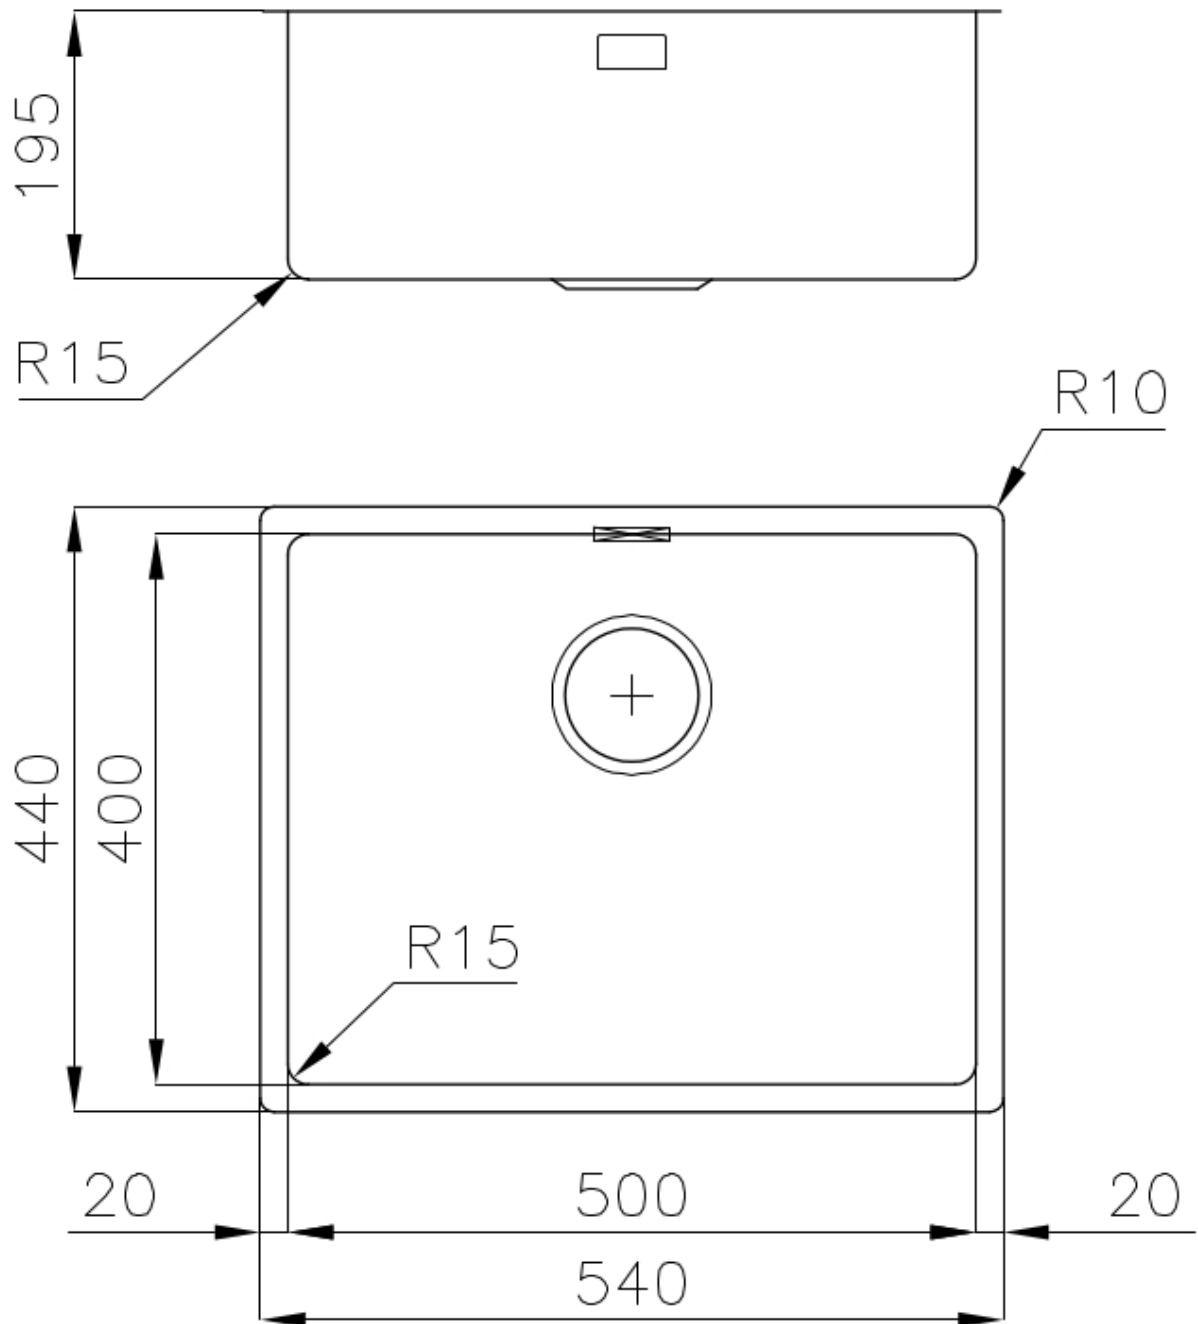

Texture Vintage

Base 60 cm

Dimensions 540x440 mm

Standard fittings Fixing hooks, gasket, drain, overflow and siphon, boxed packing

Mixer holes No standard holes

Built-in hole [View technical data sheet](#)

Drainer No

Width 54 cm

Bowl dimension 500x400mm

Number of bowls 1 bowl

Waste fitting 3,5" drain

FEATURES

VINTAGE PVD The prestigious PVD finish combines with the care for detail of the Vintage finish, to create a combination of unique elegance.

Basket 3,5" waste fitting The drain is equipped with a large 3.5" drain, with the practical basket cap that prevents the discharge of solid parts.

High thickness 1mm thick steel. A significant thickness, which guarantees the maximum sturdiness and durability.

Small radius Bowls with squared shapes with a modern design and an increased capacity, for a minimal aesthetics connected with an extreme practicality.

TECHNICAL DATA

Cut out size
Dimensioni per foratura top