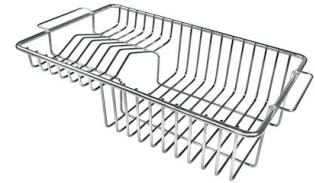

GALLERY

OPTIONAL ACCESSORIES

Cestello inox

Glass chopping board

HPDE Chopping board

HPDE Twin chopping board

Iroko-wood chopping board with stainless steel colander

Iroko-wood sliding chopping board

Iroko-wood twin chopping board

Stainless steel colander

Stainless steel plate rack

Stainless steel plate rack

White basket

White bowl

Graters kit with ring-holder and food collection tray

Stainless steel perforated tray