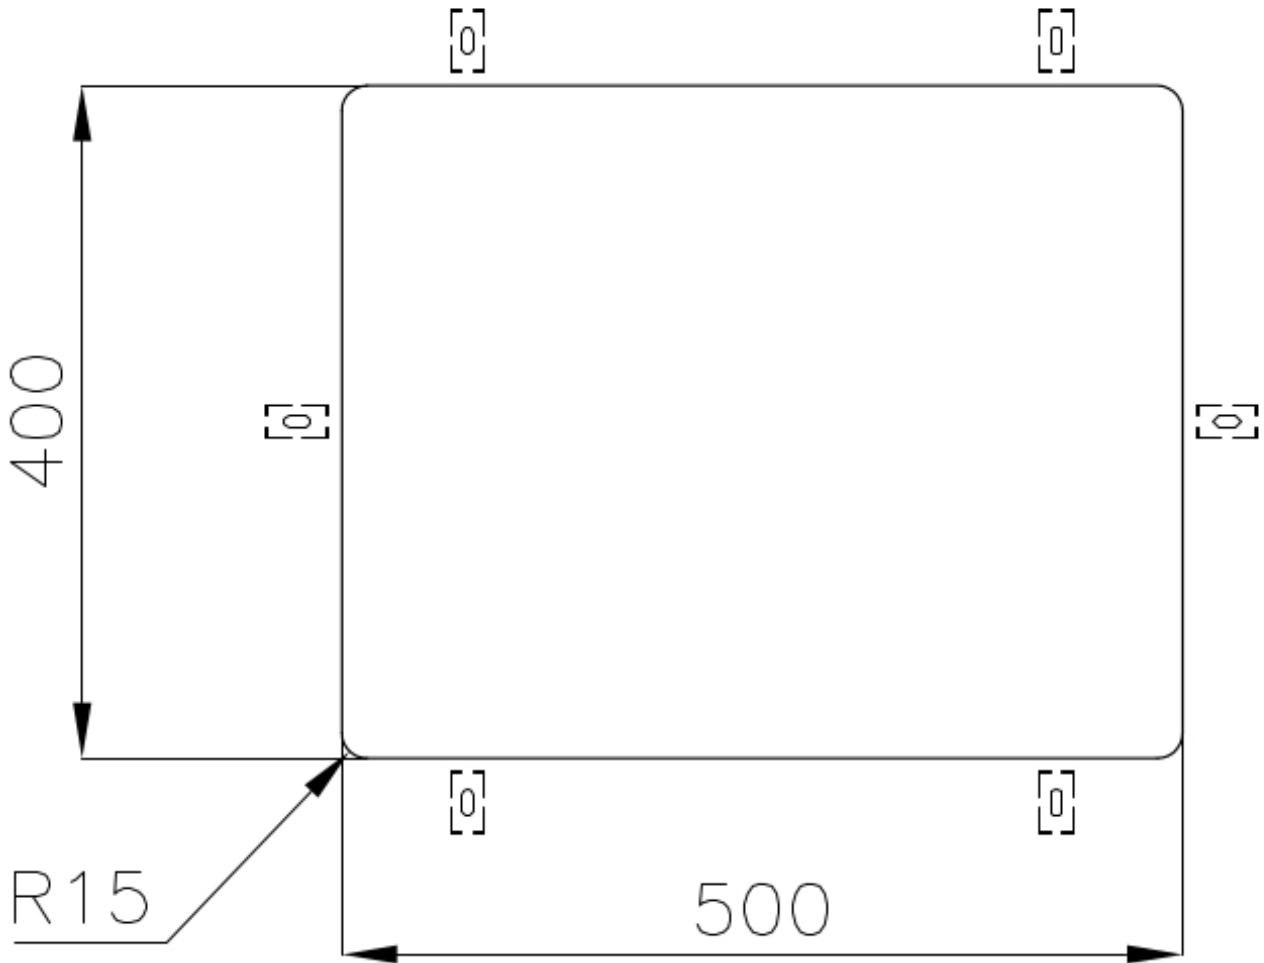

Texture Vintage

Base 60 cm

Dimensions 540x440 mm

Standard fittings Fixing hooks, gasket, drain, overflow and siphon, boxed packing

Mixer holes No standard holes

Built-in hole [View technical data sheet](#)

Drainer No

Width 54 cm

Bowl dimension 500x400mm

Number of bowls 1 bowl

Waste fitting 3,5" drain

FEATURES

VINTAGE PVD The prestigious PVD finish combines with the care for detail of the Vintage finish, to create a combination of unique elegance.

Basket 3,5" waste fitting The drain is equipped with a large 3.5" drain, with the practical basket cap that prevents the discharge of solid parts.

High thickness 1mm thick steel. A significant thickness, which guarantees the maximum sturdiness and durability.

Small radius Bowls with squared shapes with a modern design and an increased capacity, for a minimal aesthetics connected with an extreme practicality.

TECHNICAL DATA

Cut out size
Dimensioni per foratura top