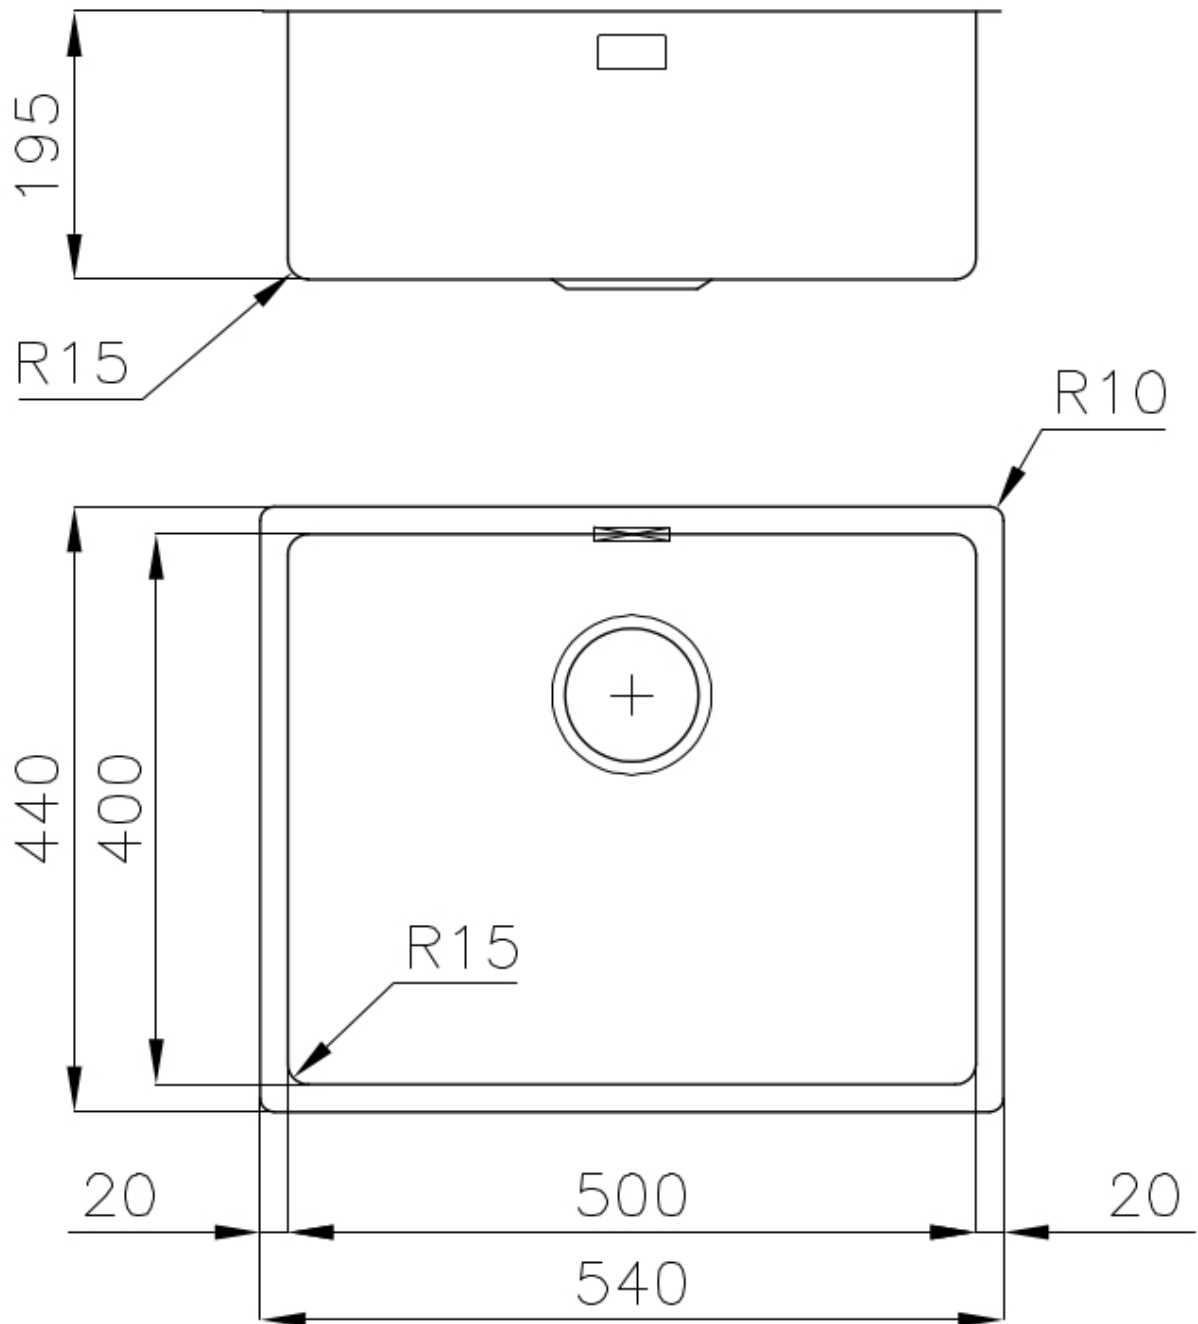

---

Mixer holes No standard holes

---

Built-in hole [View technical data sheet](#)

---

Drainer No

---

Width 54 cm

---

Bowl dimension 500x400mm

---

Number of bowls 1 bowl

---

Waste fitting 3,5" drain

---

---

**Basket 3,5" waste fitting** The drain is equipped with a large 3.5" drain, with the practical basket cap that prevents the discharge of solid parts.

---

**High thickness** 1mm thick steel. A significant thickness, which guarantees the maximum sturdiness and durability.

## TECHNICAL DATA

Cut out size  
Dimensioni per foratura top