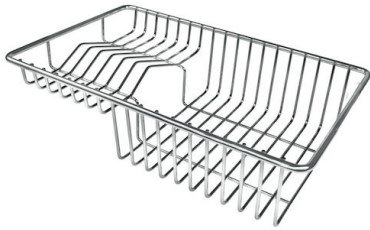

## OPTIONAL ACCESSORIES

Cestello inox

Glass chopping board

HPDE Chopping board

HPDE Twin chopping board

Iroko-wood chopping board with stainless steel colander

Iroko-wood sliding chopping board

Iroko-wood twin chopping board

Stainless steel colander

Stainless steel plate rack

Stainless steel plate rack

White basket

White bowl

Graters kit with ring-holder and food collection tray

Stainless steel perforated tray

Stainless steel plate rack