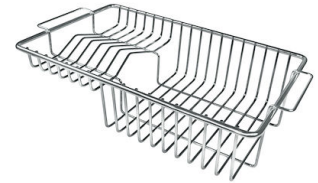

## OPTIONAL ACCESSORIES

Cestello inox

Glass chopping board

HPDE Chopping board

HPDE Twin chopping board

Iroko-wood chopping board with stainless steel colander

Iroko-wood sliding chopping board

Iroko-wood twin chopping board

Stainless steel colander

Stainless steel plate rack

Stainless steel plate rack

White basket

White bowl

Graters kit with ring-holder and food collection tray

Stainless steel perforated tray

Stainless steel plate rack