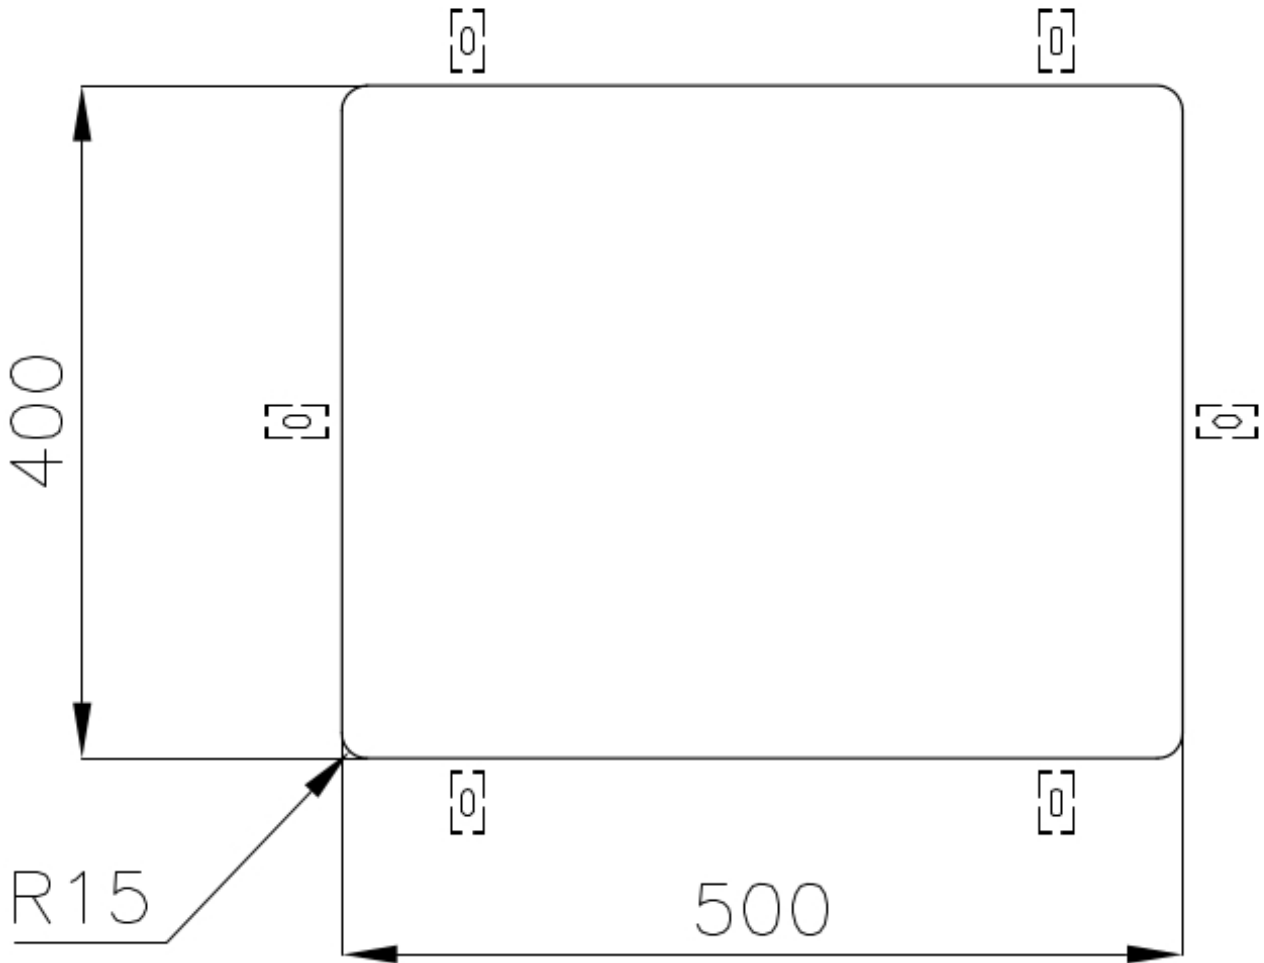

---

Bowl dimension 500x400mm

---

Number of bowls 1 bowl

---

Waste fitting 3,5" drain

---

## TECHNICAL DATA

Cut out size  
Dimensioni per foratura top