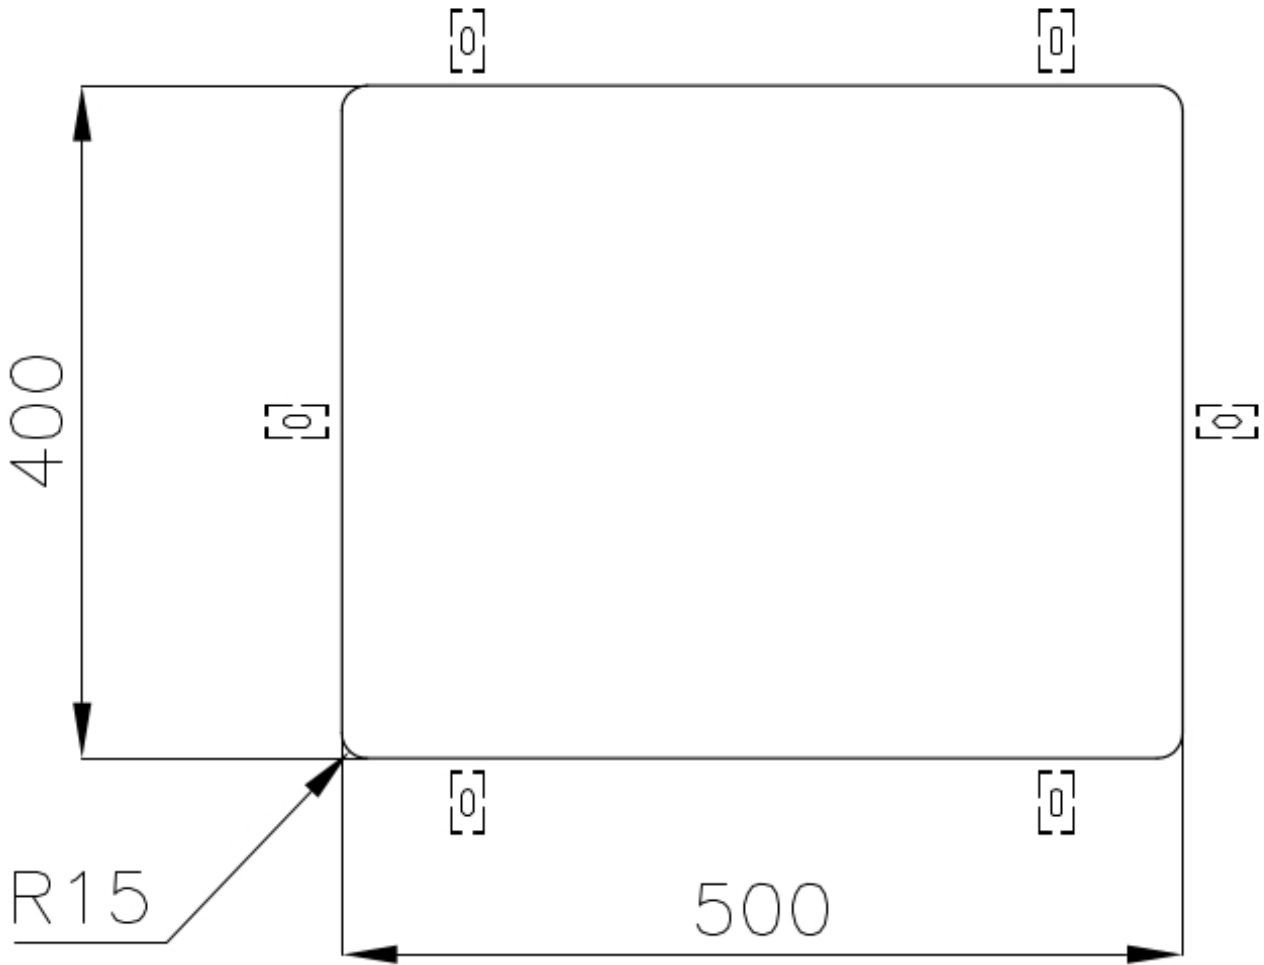

Sink KE - R15 Vintage

Kitchen Sinks

Code: 2155 880

DETAILS

Edge/Installation Type	Undermount
Material	AISI 304 stainless steel
Texture	Vintage
Base	60 cm
Dimensions	540x440 mm
Standard fittings	Fixing hooks, gasket, drain, overflow and siphon, boxed packing
Mixer holes	No standard holes
Built-in hole	View technical data sheet
Drainer	No

Width 54 cm

Bowl dimension 500x400mm

Number of bowls 1 bowl

Waste fitting 3,5" drain

FEATURES

VINTAGE The Vintage finish gives the product a long-lived and elegant look, creating a surface that does not fear scratches.

Basket 3,5" waste fitting The drain is equipped with a large 3.5" drain, with the practical basket cap that prevents the discharge of solid parts.

High thickness 1mm thick steel. A significant thickness, which guarantees the maximum sturdiness and durability.

Small radius Bowls with squared shapes with a modern design and an increased capacity, for a minimal aesthetics connected with an extreme practicality.

TECHNICAL DATA

Cut out size
Dimensioni per foratura top