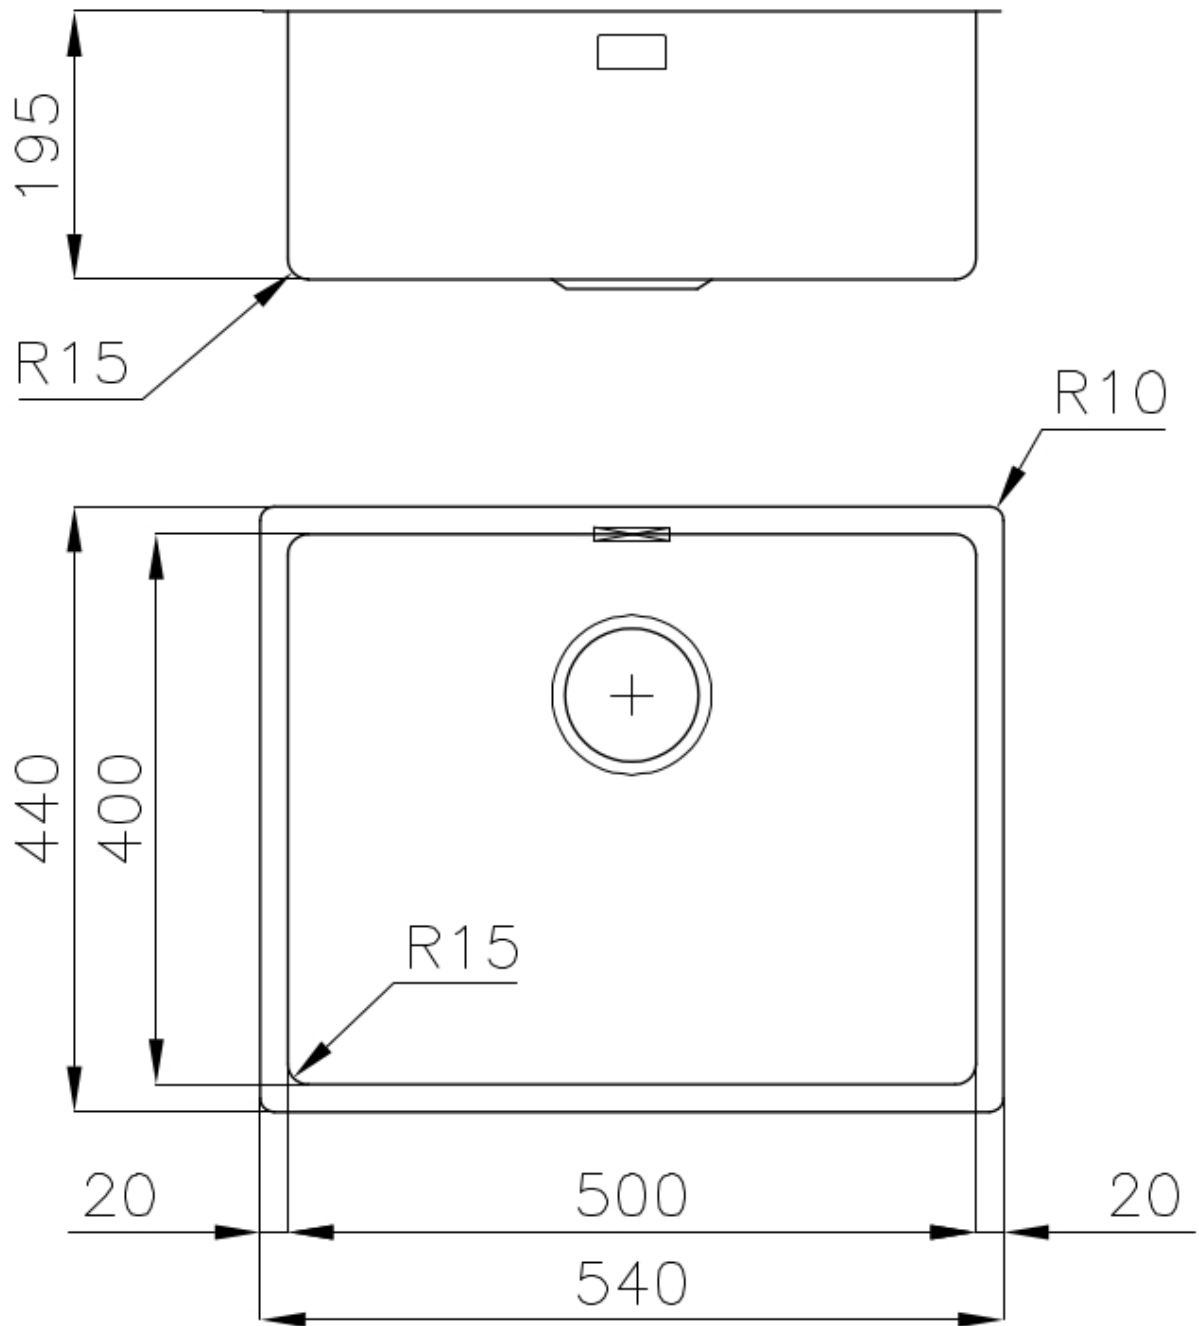

Sink KE - R15 Vintage

Kitchen Sinks

Code: 2155 880

DETAILS

Edge/Installation Type	Undermount
Material	AISI 304 stainless steel
Texture	Vintage
Base	60 cm
Dimensions	540x440 mm
Standard fittings	Fixing hooks, gasket, drain, overflow and siphon, boxed packing
Mixer holes	No standard holes
Built-in hole	View technical data sheet
Drainer	No

Width 54 cm

Bowl dimension 500x400mm

Number of bowls 1 bowl

Waste fitting 3,5" drain

FEATURES

VINTAGE The Vintage finish gives the product a long-lived and elegant look, creating a surface that does not fear scratches.

Basket 3,5" waste fitting The drain is equipped with a large 3.5" drain, with the practical basket cap that prevents the discharge of solid parts.

High thickness 1mm thick steel. A significant thickness, which guarantees the maximum sturdiness and durability.

Small radius Bowls with squared shapes with a modern design and an increased capacity, for a minimal aesthetics connected with an extreme practicality.

TECHNICAL DATA

Cut out size
Dimensioni per foratura top