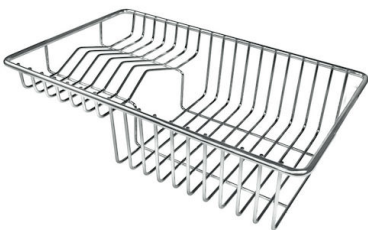

Small radius Bowls with squared shapes with a modern design and an increased capacity, for a minimal aesthetics connected with an extreme practicality.

TECHNICAL DATA

Cut out size
Dimensioni per foratura top

GALLERY

OPTIONAL ACCESSORIES

Cestello inox

Glass chopping board

HPDE Chopping board

HPDE Twin chopping board

Iroko-wood chopping board with stainless steel colander

Iroko-wood sliding chopping board

Iroko-wood twin chopping board

Stainless steel colander

Stainless steel plate rack

Stainless steel plate rack

White basket

White bowl

Graters kit with ring-holder and food collection tray

Stainless steel perforated tray