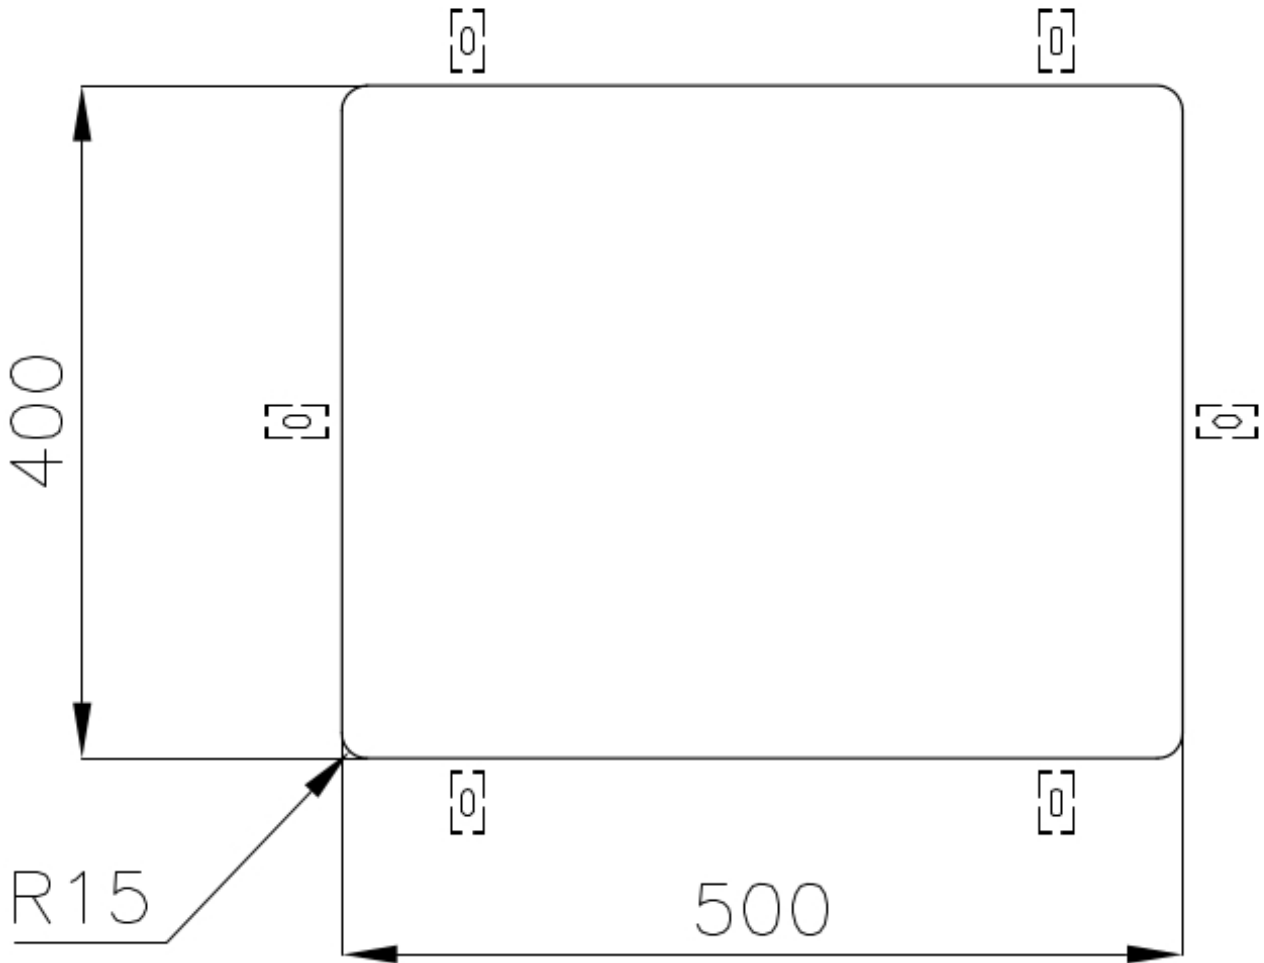

Sink KE - R15

Kitchen Sinks

Code: 2155 850

DETAILS

Edge/Installation Type	Undermount
Finish	Foster brushed
Material	AISI 304 stainless steel
Texture	Foster brushed
Base	60 cm
Dimensions	540x440 mm
Standard fittings	Fixing hooks, gasket, drain, overflow and siphon, boxed packing
Mixer holes	No standard holes
Built-in hole	View technical data sheet

Drainer No

Width 54 cm

Bowl dimension 500x400mm

Number of bowls 1 bowl

Waste fitting 3,5" drain

FEATURES

Basket 3,5" waste fitting The drain is equipped with a large 3.5" drain, with the practical basket cap that prevents the discharge of solid parts.

High thickness 1mm thick steel. A significant thickness, which guarantees the maximum sturdiness and durability.

Perimetral overflow The overflow is always a security on the Foster sinks that prevents the overflow of water in case of oversights. The perimeter drain solution improves aesthetics thanks to its square and essential shape.

Small radius Bowls with squared shapes with a modern design and an increased capacity, for a minimal aesthetics connected with an extreme practicality.

TECHNICAL DATA

Cut out size
Dimensioni per foratura top