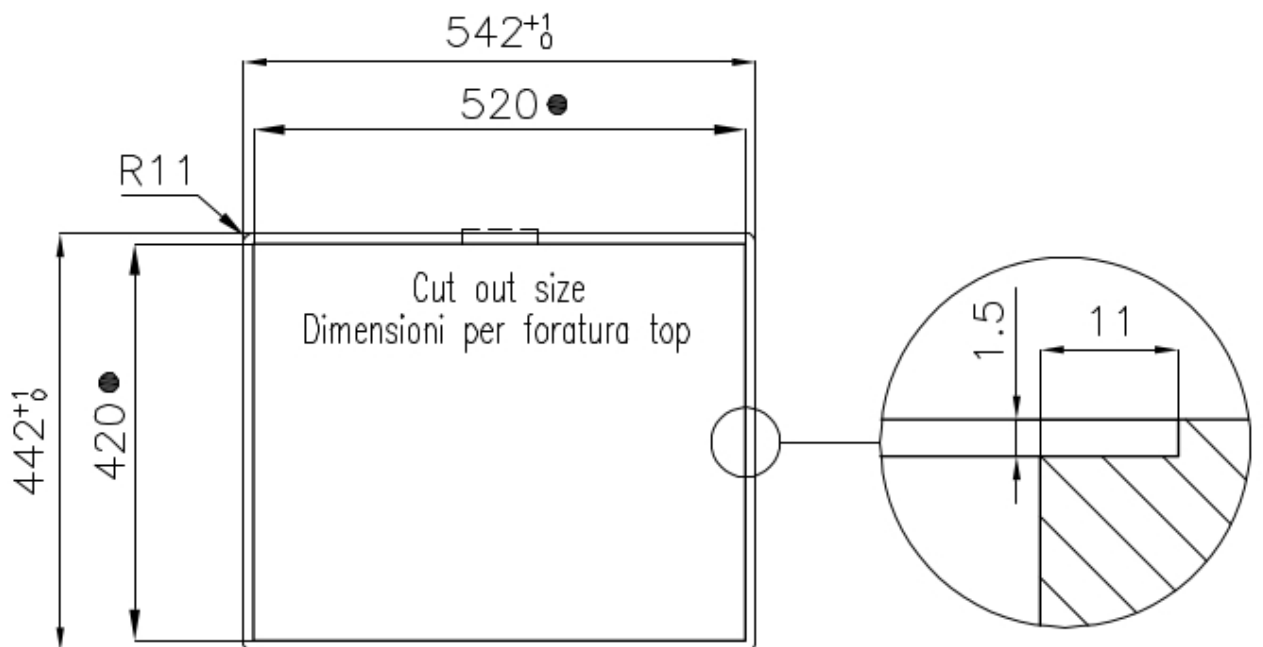

- Built-in cut out for FTS – Foratura per installazione FTS

GALLERY