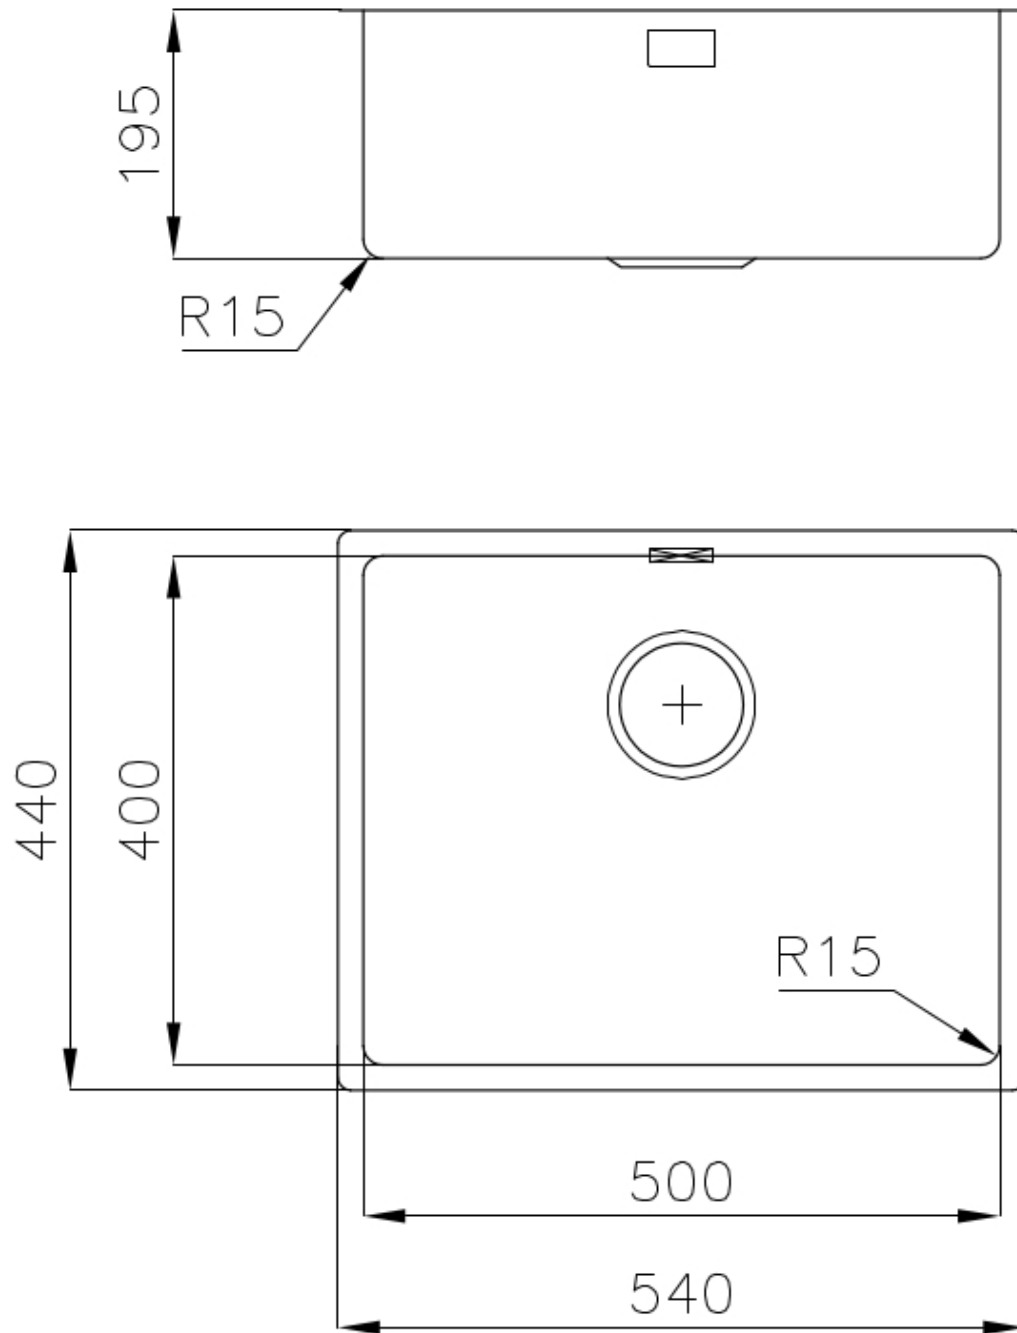

TECHNICAL DATA